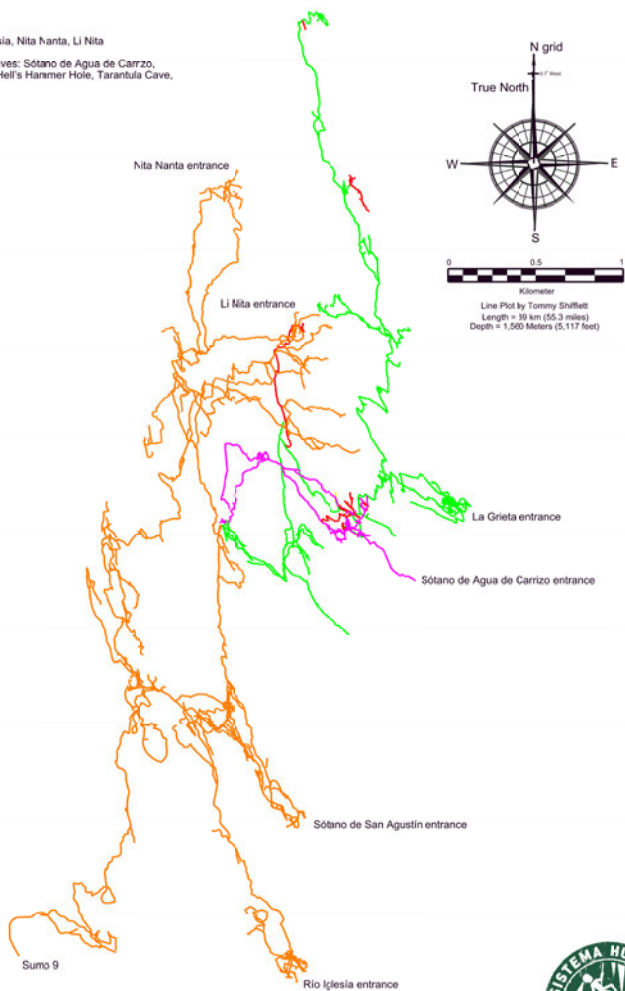

PESH 2019 EXPEDITION (HUAUTLA SYSTEM)

LEGEND

PLAN VIEW