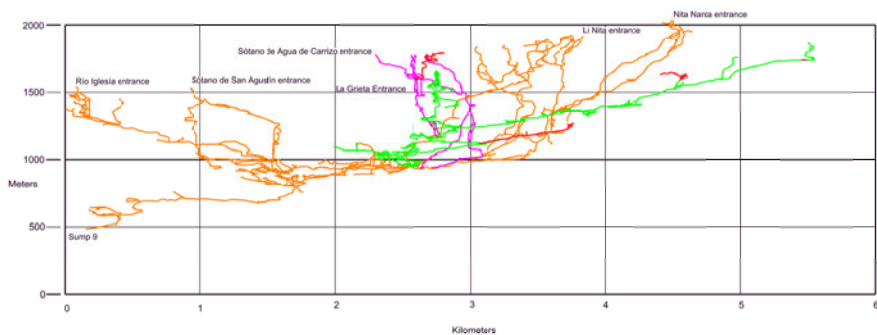

PESH 2019 EXPEDITION (HUAUTLA SYSTEM)

PROFILE VIEW
(270 degrees looking west)

Notes:
Line plot by Tommy Shifflett
Vertical datum reference ITRF 92
See Plan View for color code