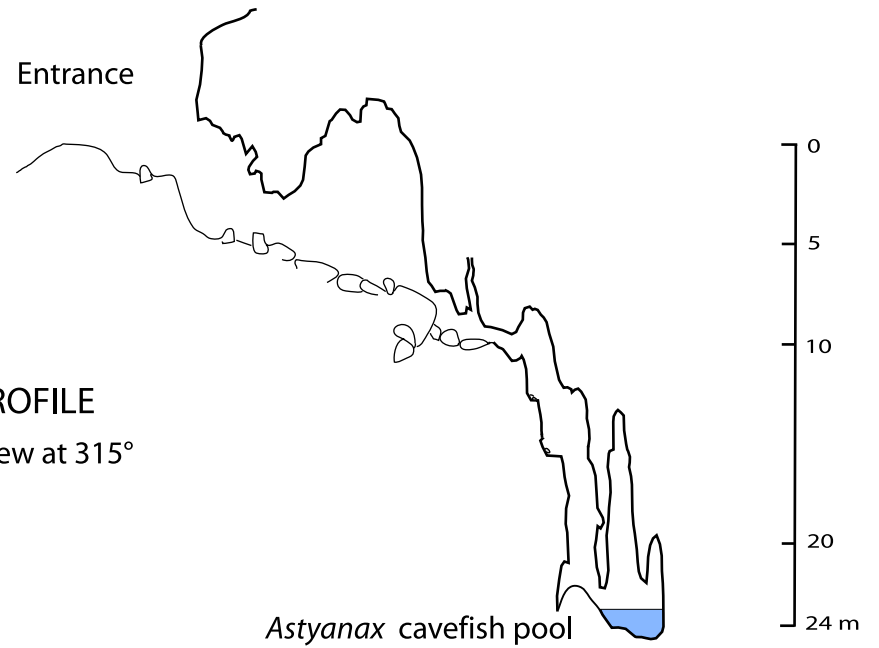

Cueva del Lienzo

Micos, Municipio de Ciudad Valles, S.L.P.

Brunton & tape survey, 1 June 1974, by
William R. Elliott, John Prentice, &
Greg Walker. Drawn by Elliott, 2013.

Entrance elevation ~236 m, depth 24 m,
horizontal length 53 m, extent 68 m.