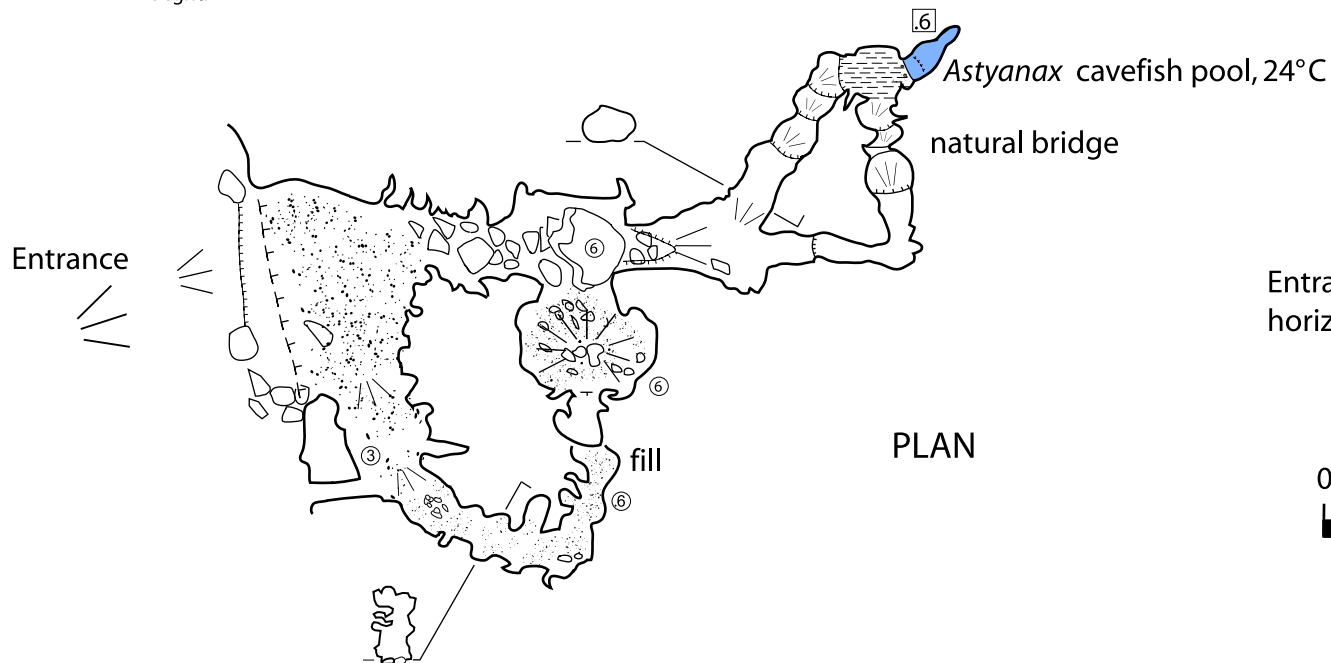

Cueva del Lienzo

Micos, Municipio de Ciudad Valles, S.L.P.

Brunton & tape survey, 1 June 1974, by
William R. Elliott, John Prentice, &
Greg Walker. Drawn by Elliott, 2013.

Entrance elevation ~236 m, depth 24 m,
horizontal length 53 m, extent 68 m.