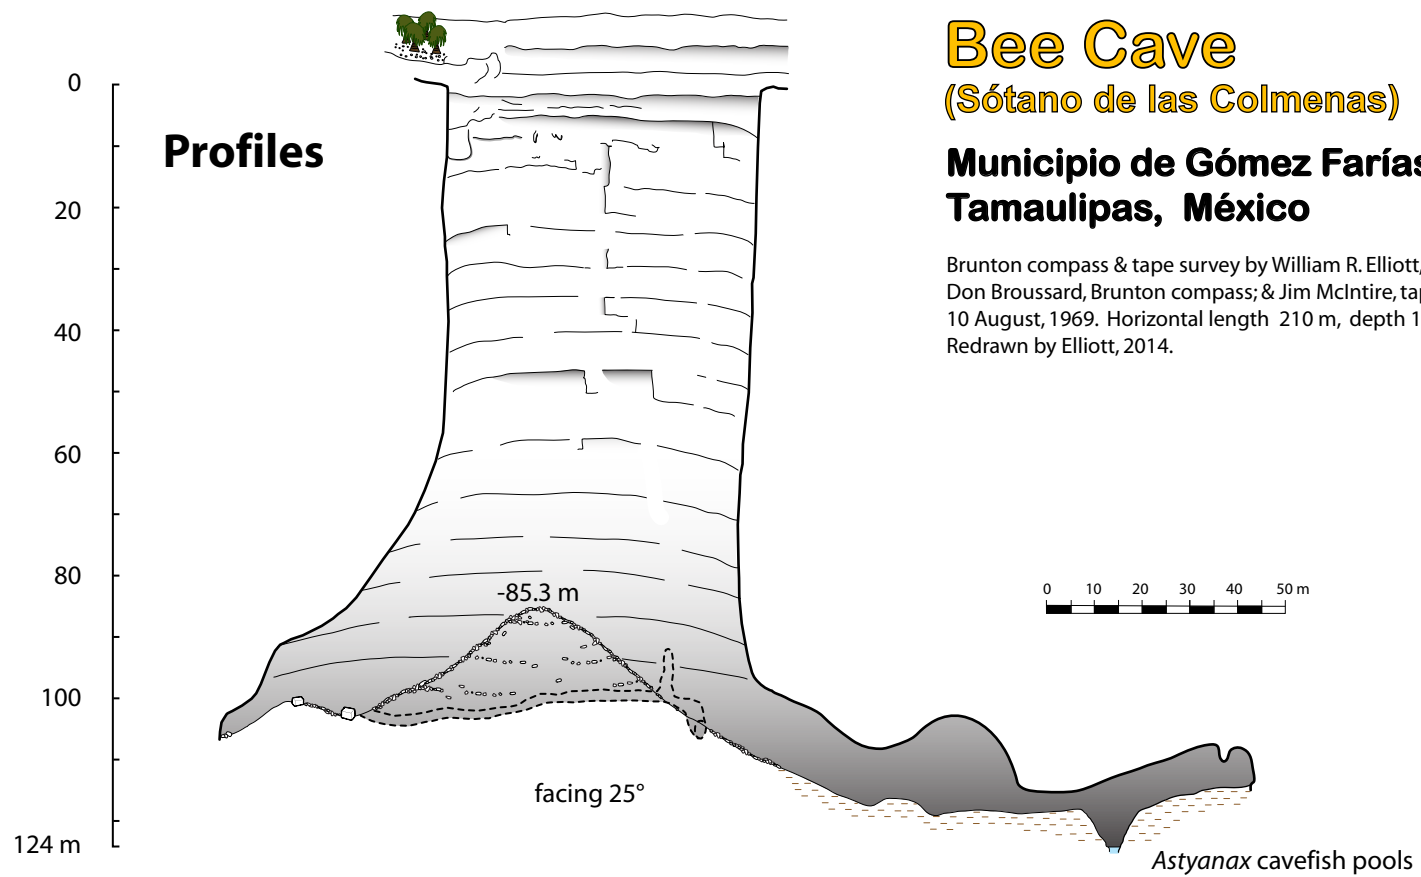

Bee Cave (Sótano de las Colmenas)

Municipio de Gómez Farías,
Tamaulipas, México

Brunton compass & tape survey by William R. Elliott, sketch;
Don Broussard, Brunton compass; & Jim McIntire, tape;
10 August, 1969. Horizontal length 210 m, depth 124 m.
Redrawn by Elliott, 2014.

Profiles

Plan