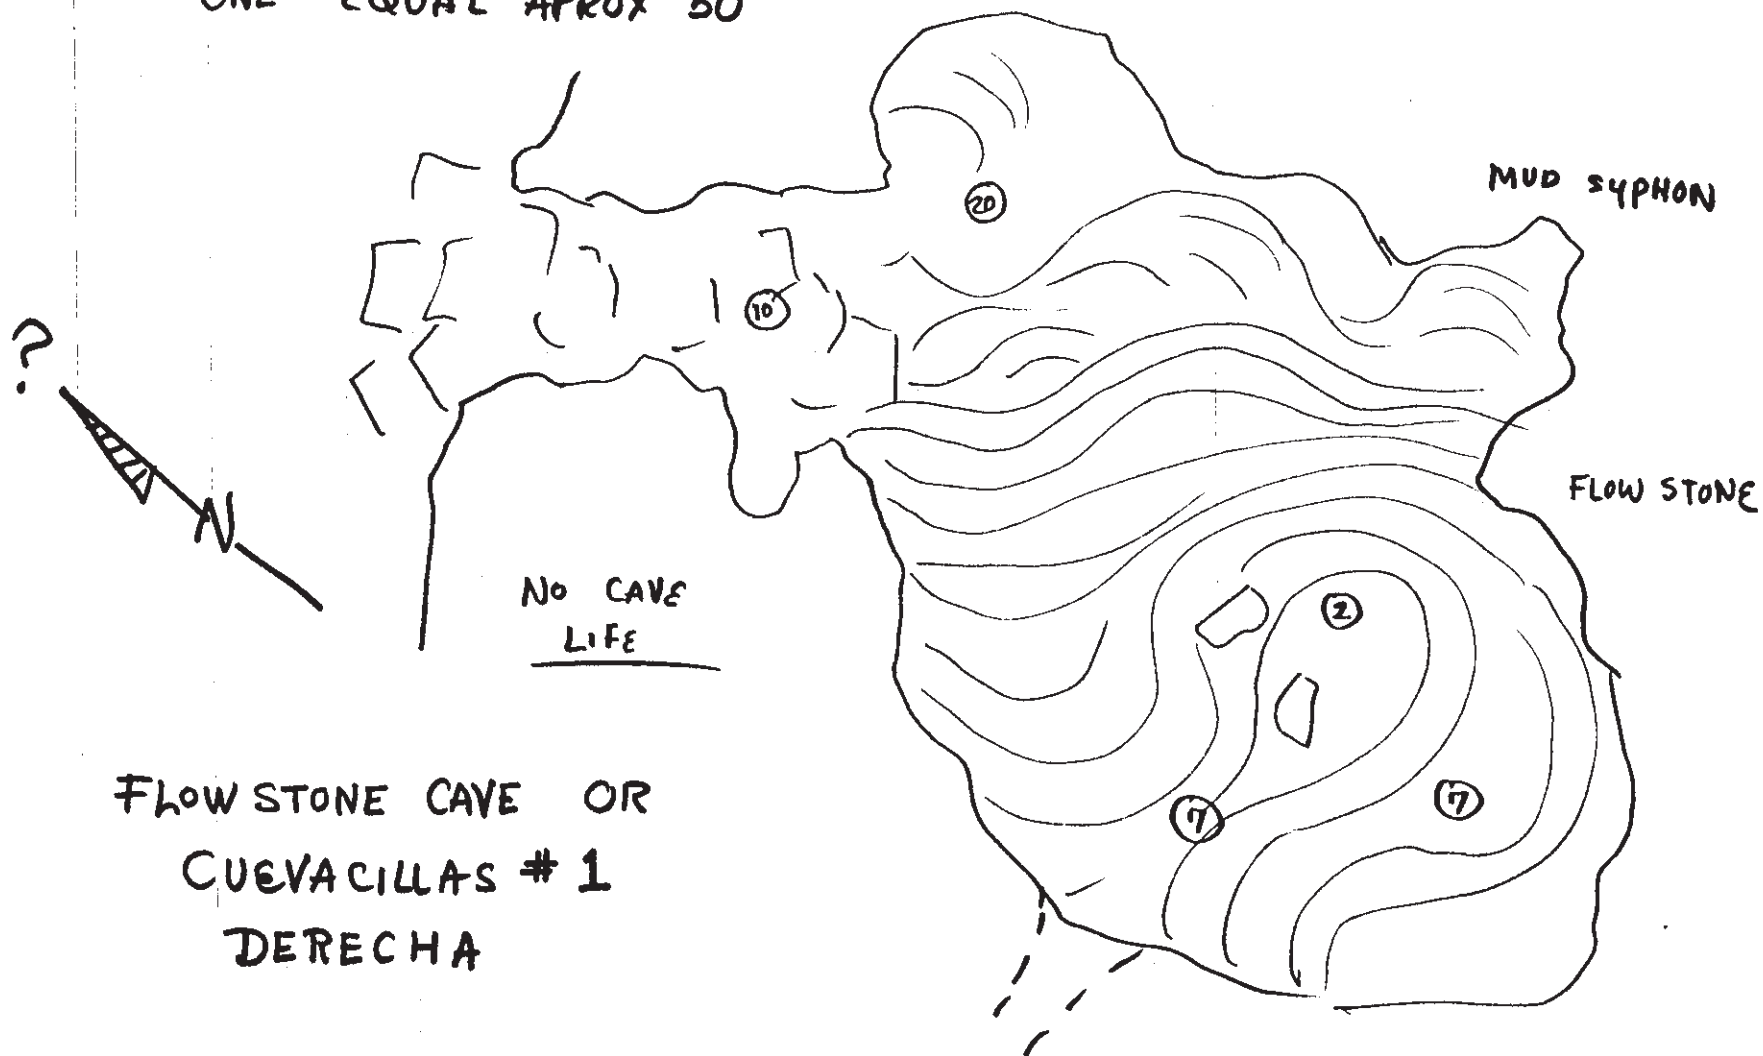

ONE¹¹ EQUAL APROX 50'

FLOWSTONE CAVE OR
CUEVACILLAS # 1
DERECHA

Cueva Cillas no. 1 (Flowstone Cave)
Mpo. Gómez Farías
Tamaulipas
unpublished sketch