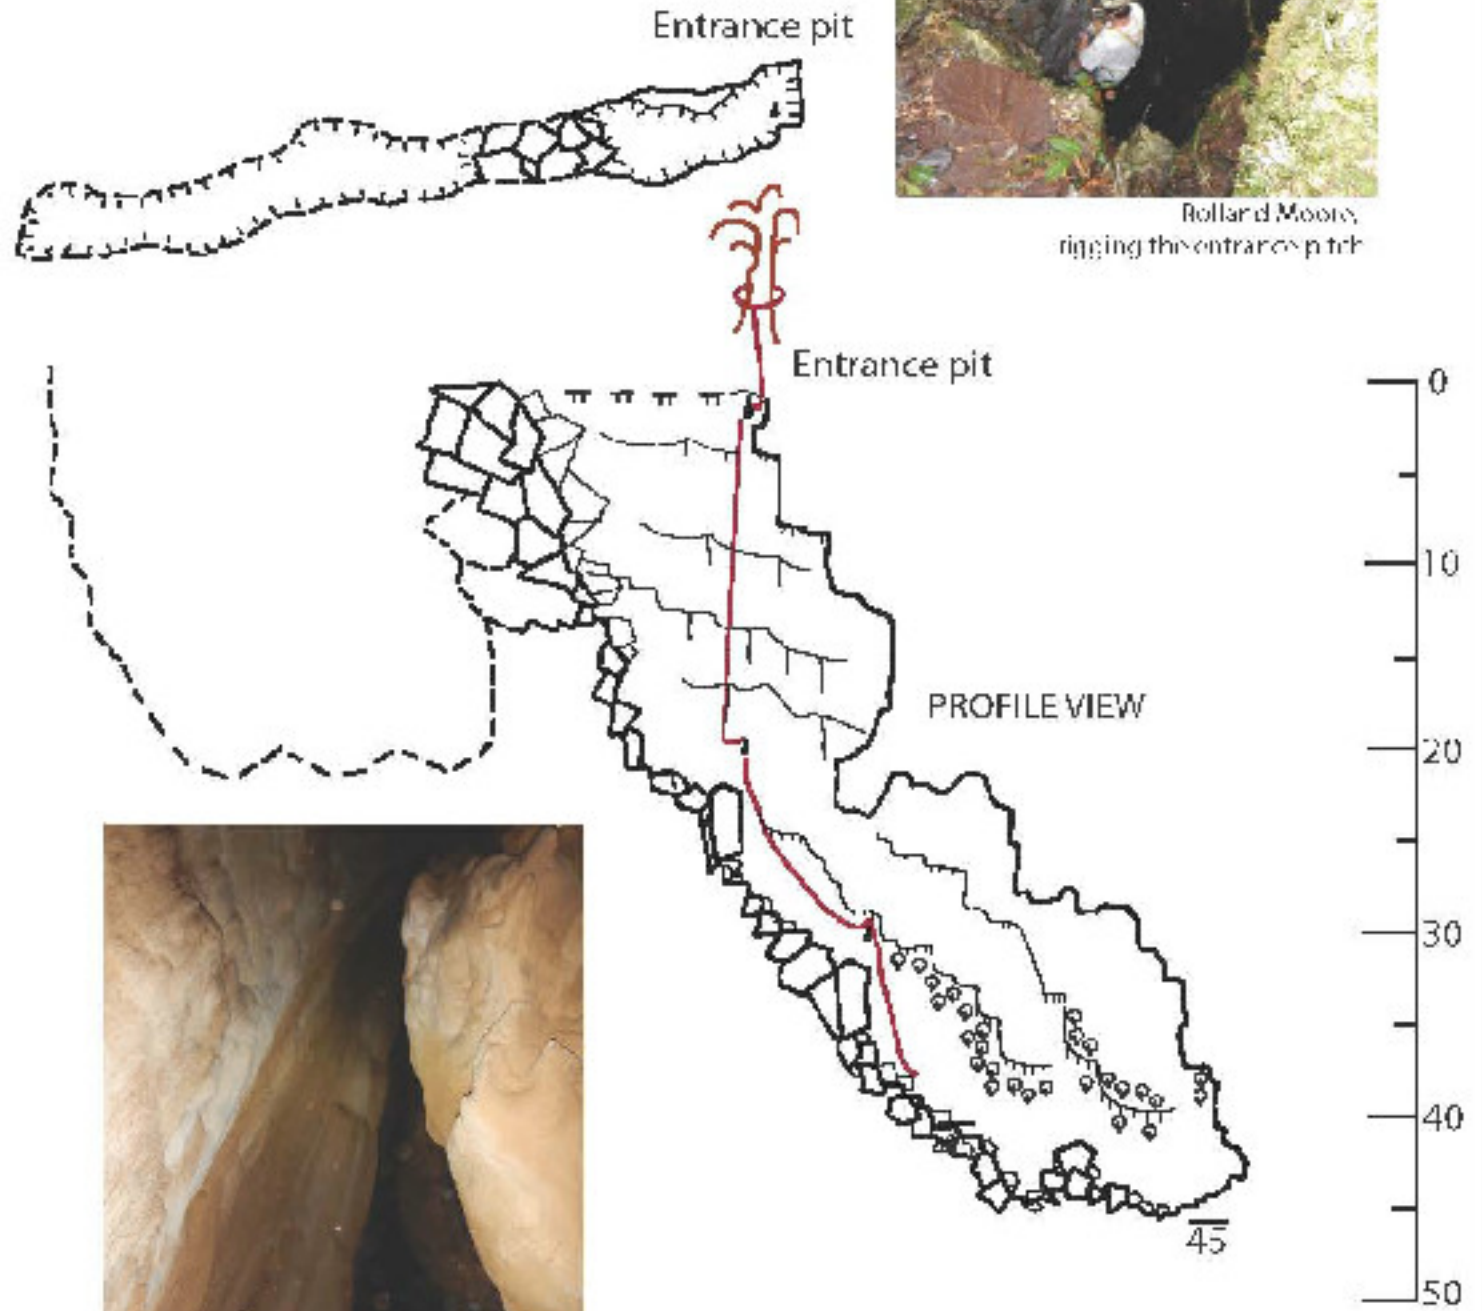

# Hoyo Gusano de Seda

## Silk Wormhole

Municipal Region: Huautla de Jiménez, Oaxaca, Mexico

Horizontal Length - 27 meters

Vertical Depth - 45 meters

### Proyecto Sierra Mazateca

Explored on January 27, 2015 by:

Marion Zellers  
 Rolland Moore  
 Adam Scherer

Rolland Moore, rigging the entrance pit

PLAN VIEW of pit floor

Scale and List Codes  
 - Data was collected using a hand-drawn map  
 - Symbols were prepared with Adobe Illustrator software  
 - Colored by Marion Zellers 2015