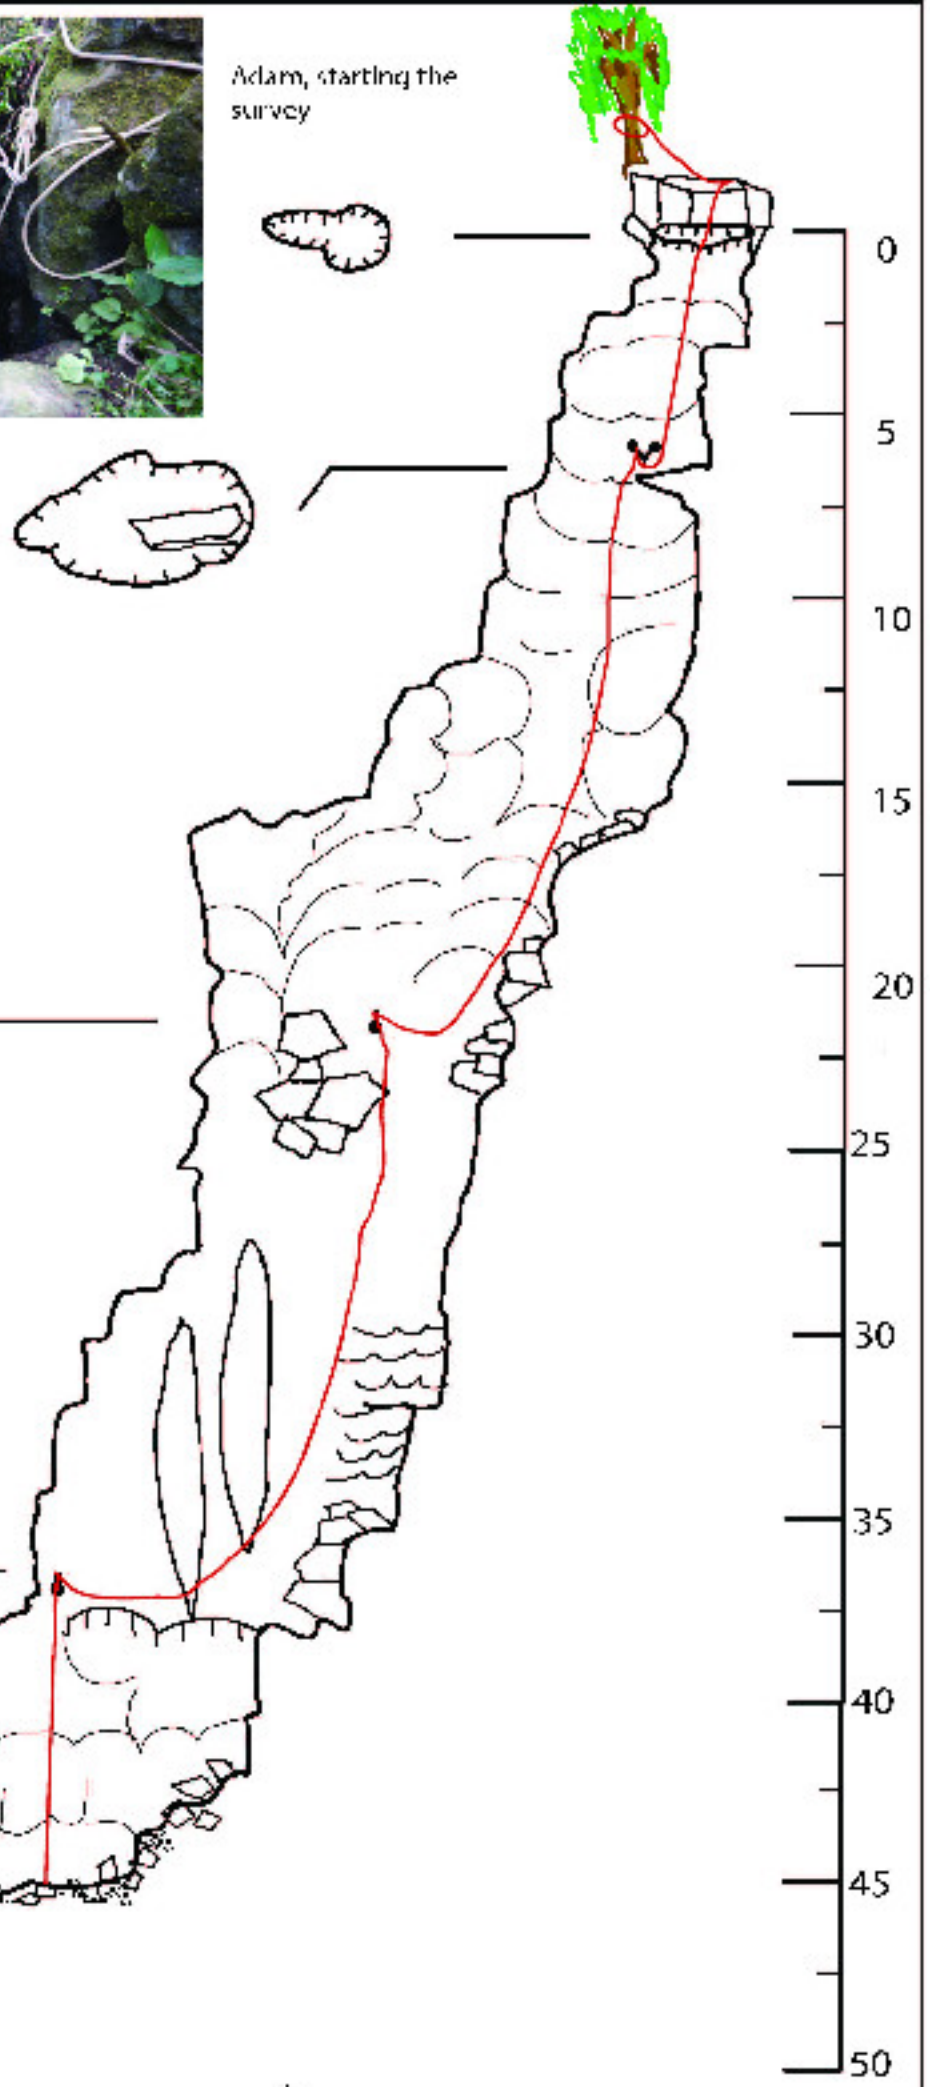

Sotano Marcelino

Municipal Region: San Bartolome Ayautla
Oaxaca, Mexico

Horizontal Length - 9.8 meters

Vertical Depth - 46.4 meters

Proyecto Sierra Mazateca

Explored on January 13, 2015 by:

Marion Akers
Rolland Moore
Adam Scherer

Adam, starting the survey

Rolland, rigging the pit

Flat-backed Millipede
(*Polysphincta angustata*)

Whip Spider - (*Amblypygia* arachnida)

Scale in Meters
0 2.5 5

-Surveyed and Data Collected by Marion Akers, Rolland Moore, and Adam Scherer
-Data reduced using Corepack software
-Digital map created with Adobe Illustrator software
Cartographer: Marion Akers 2015-0

Sótano Marcelino
Mpo. San Bartolome Ayautla
Oaxaca

<http://www.proyectosierramazateca.org>, accessed 2015