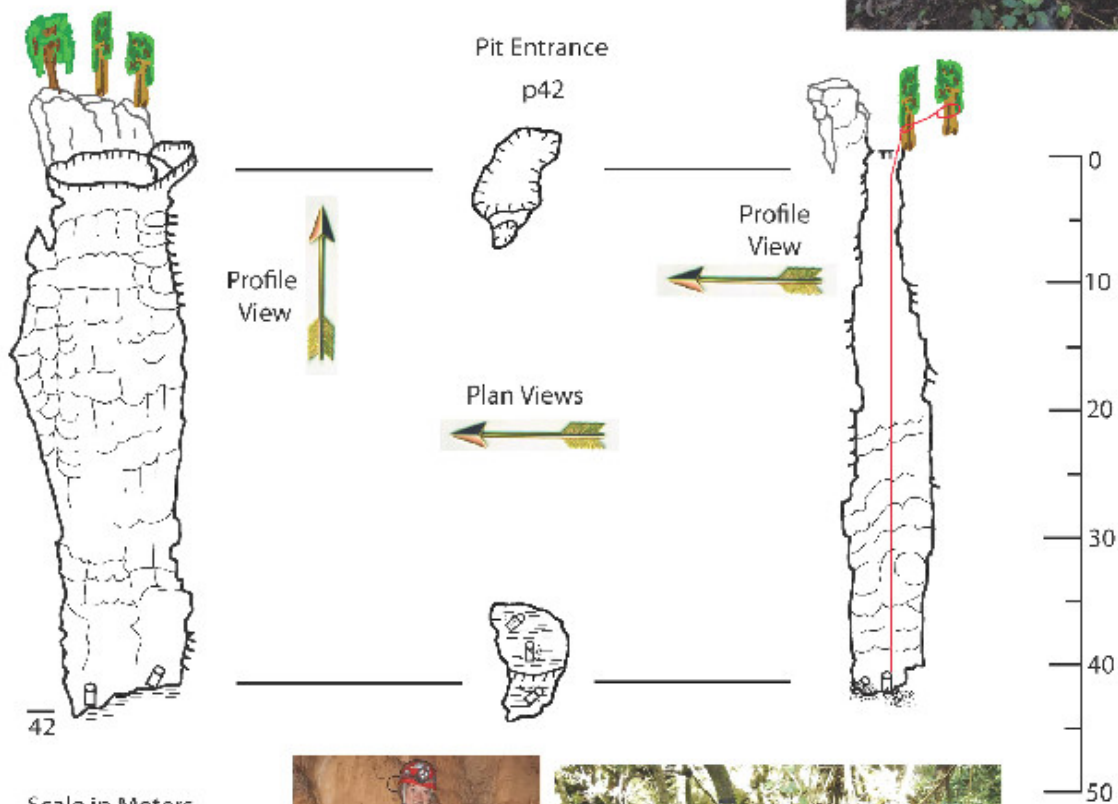

Proyecto Sierra Mazateca

Explored on December 26, 2014 by:

Marion Akers
Simon Akers
Tony Akers
Donna Renee Frazier
Mike Frazier
Rolland Moore

Left, Tony & Simon

Right, Eleazar Agustin Ortega,
with sons

Campana de Eleazar

Municipal Region: Huautla de Jiménez, Oaxaca, Mexico

Horizontal Length - 9 meters

Vertical Depth - 42 meters

Scale in Meters

Source and Data: Bailey
Data recorded using: Compass software
Digital map produced with: Adobe Illustrator software
Cartography: Marion Akers 2015 ©