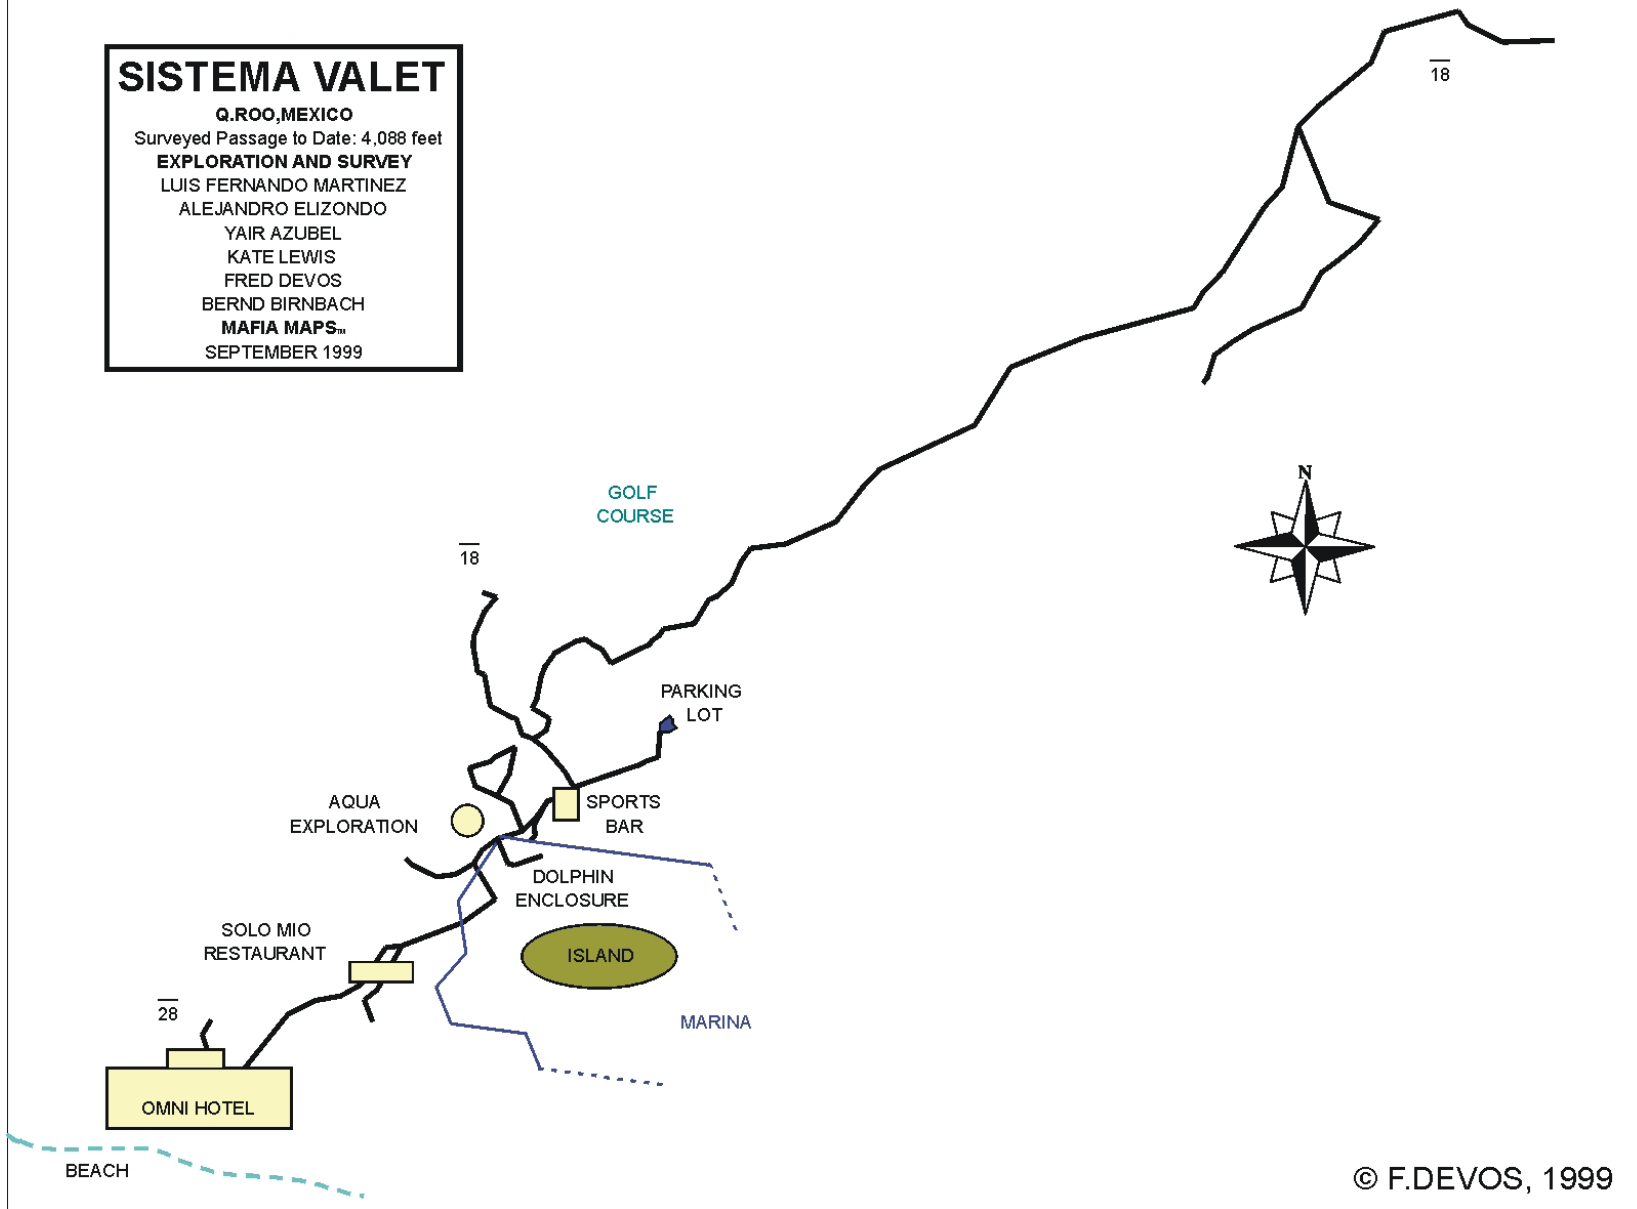

# SISTEMA VALET

**Q.ROO,MEXICO**  
Surveyed Passage to Date: 4,088 feet  
**EXPLORATION AND SURVEY**  
LUIS FERNANDO MARTINEZ  
ALEJANDRO ELIZONDO  
YAIR AZUBEL  
KATE LEWIS  
FRED DEVOS  
BERND BIRNBACH  
**MAFIA MAPS™**  
SEPTEMBER 1999

© F.DEVOS, 1999

Sistema Valet  
Puerto Aventuras  
Quintana Roo

<http://wetworx.nl/Cavemaps/cavemaps.html> (accessed May 2015)