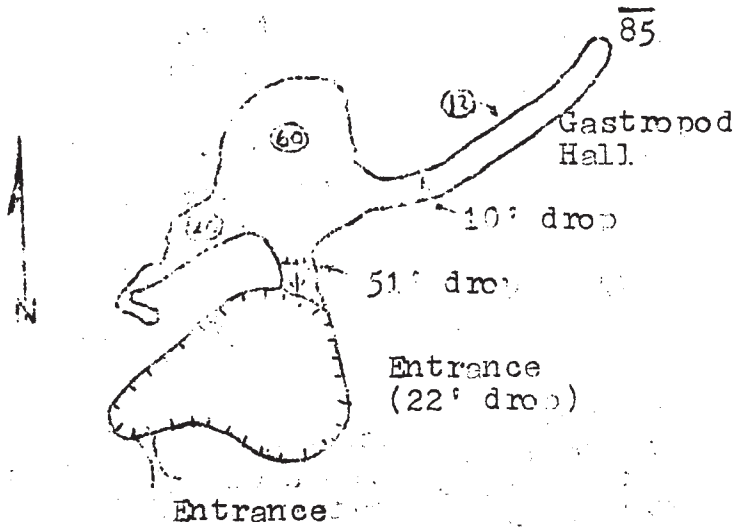

CUEVA DEL ARCO

MUNICIPIO DE XILITLA, S.L.P.

Scale approx. 1" = 40'

Sketch by Ron Bridgemon
December 1968

Cueva del Arco

Mpo. Xilitla

San Luis Potosí

Arizona Caver, v. 5, no. 1, p. 6, 1969