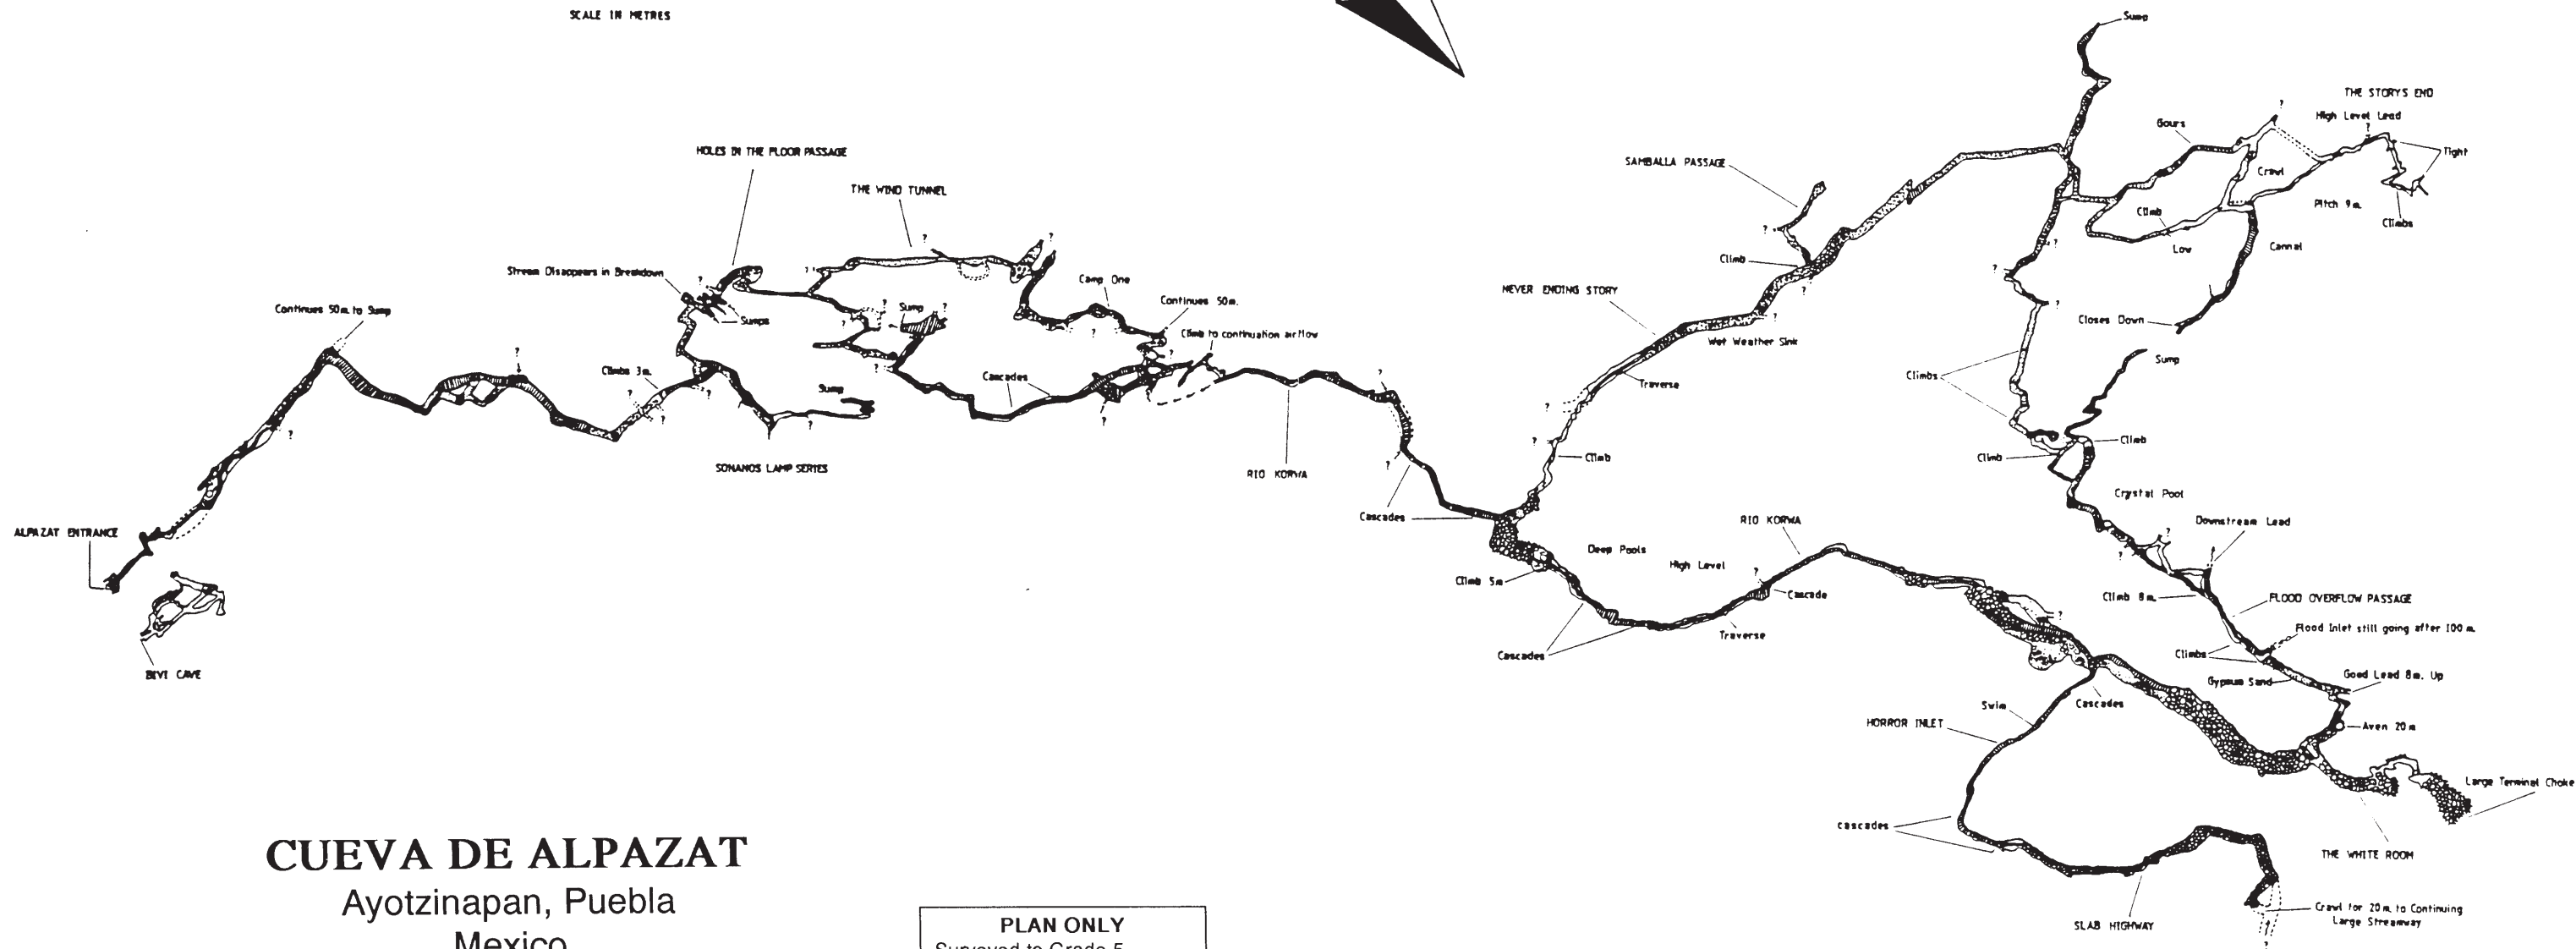

CUEVA DE ALPAZAT

CUEVA DE ALPAZAT Ayotzinapan, Puebla Mexico

FLOOD RESURGENCE FOR THE
CUETZALEN SYSTEM
Surveyed by members of S.M.E.S. & 94
N.C.C. expedition
Drafted b J.Thorp

PLAN ONLY
Surveyed to Grade 5
Length ALPAZAT 7480 m
" BIVI CAVE 288m
Vertical Range 136.6 m
Map Ref. 52301801
Topo Map Cuetzalan
F14085 1:50000

Cueva de Alpatat
Ayotzinapan, Mpo. Cuetzalan
Puebla
International Caver 12, pp. 22-23, 1994