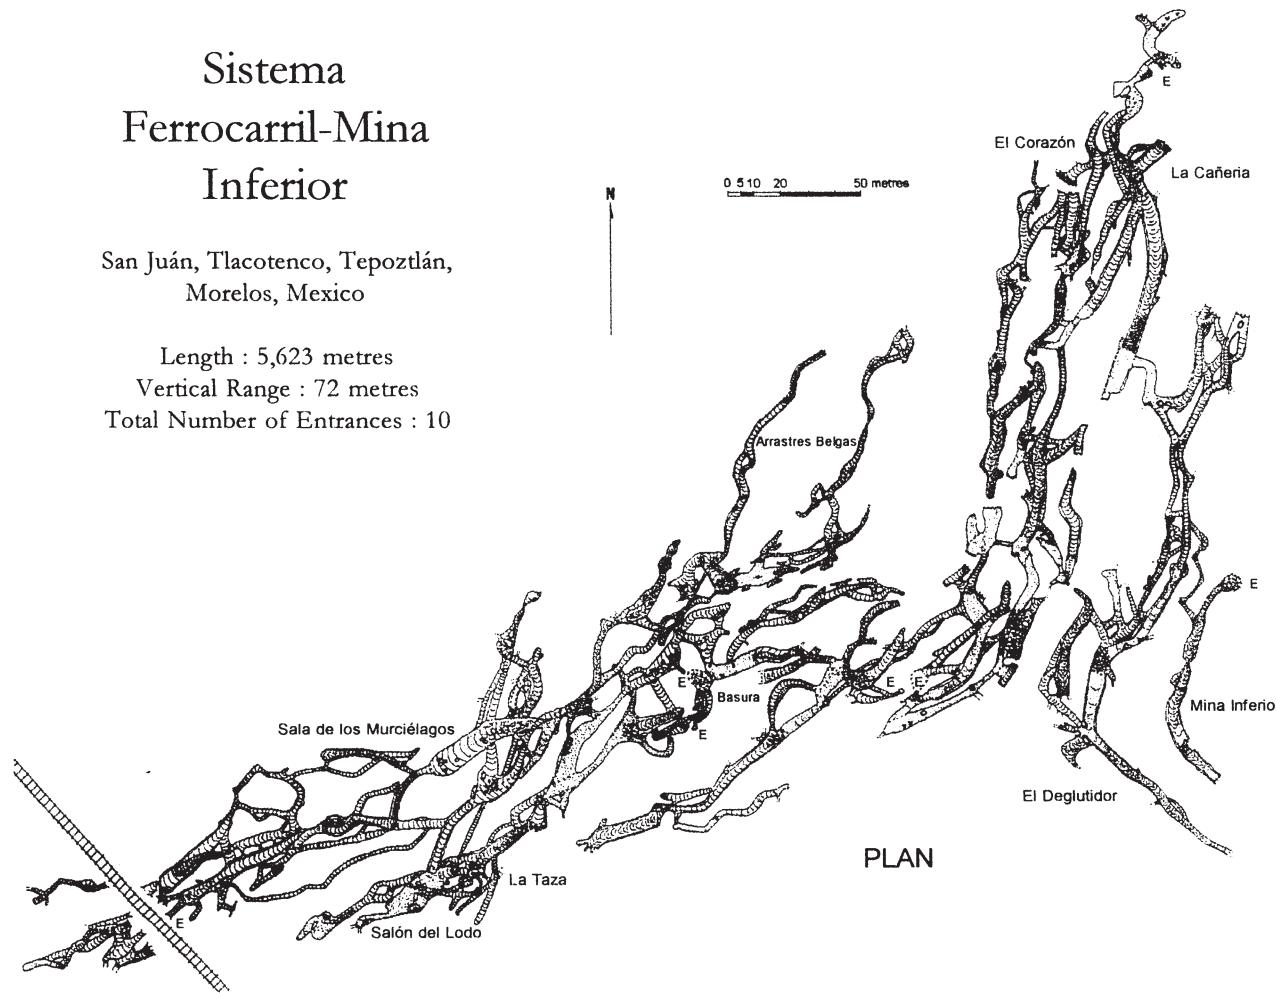

Sistema Ferrocarril-Mina Inferior

San Juan, Tlacotenco, Tepoztlán,
Morelos, Mexico

Length : 5,623 metres
Vertical Range : 72 metres
Total Number of Entrances : 10

Sistema Ferrocarril-Mina Inferior
San Juan Tlacotenco, Mpo. Tepoztlán
Morelos
International Caver 2000, p. 22