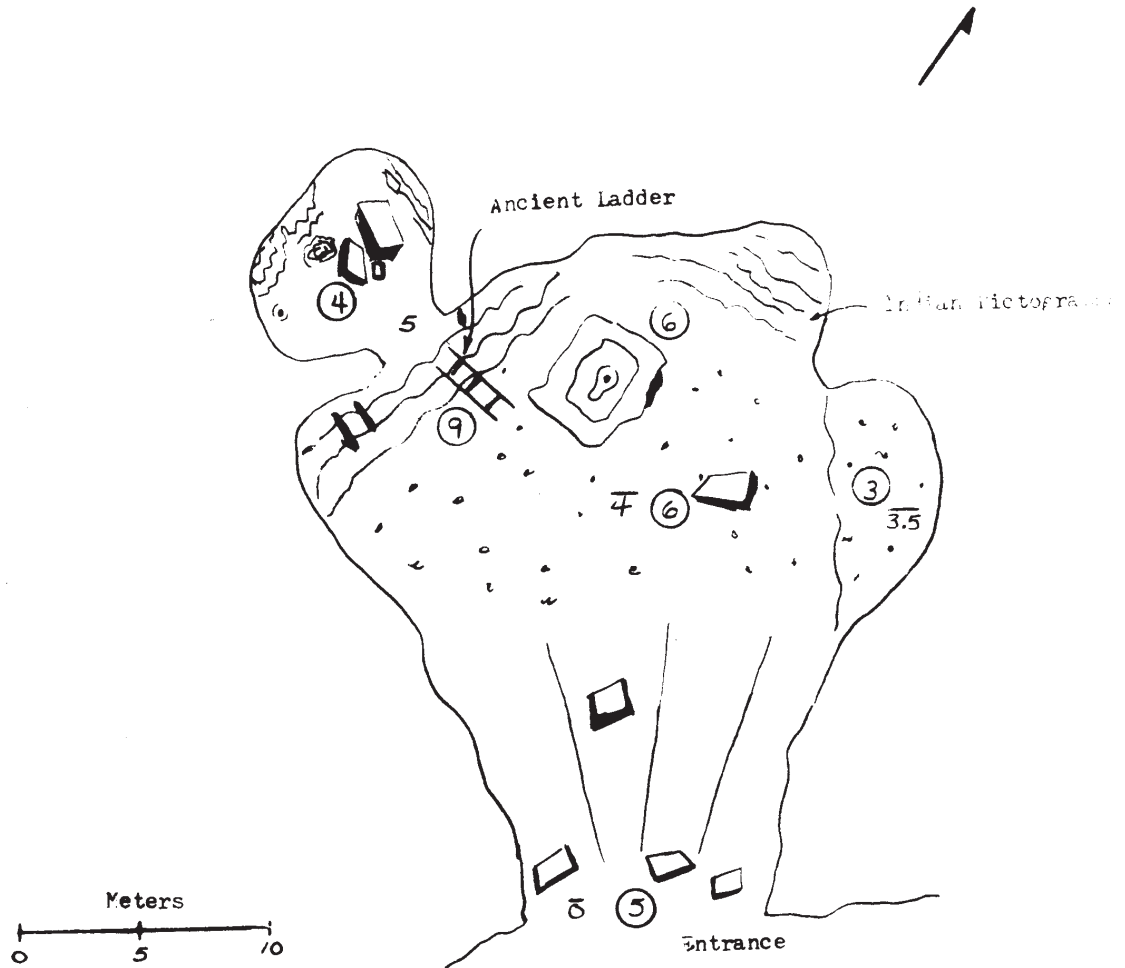

CUEVA DEL METEORO

Municipality of Bustamante, Nuevo Leon  
Located Western Slope Sierra De Bustamante  
150 Meters Below Top of Range  
Brunton and Tape Survey By  
Tom Addison, Dionico Vasquez,  
David Brantley, Tom Iliffe,  
Richard Burns, Sheila Balsdon,  
Charles Fromén 2 March 1974  
Drafted By Charles Fromén  
Association For Mexican Cave Studies

Cueva del Meteorito  
Mpo. Bustamante  
Nuevo León

Texas Caver, v. 19, no. 4, p. 65, 1974