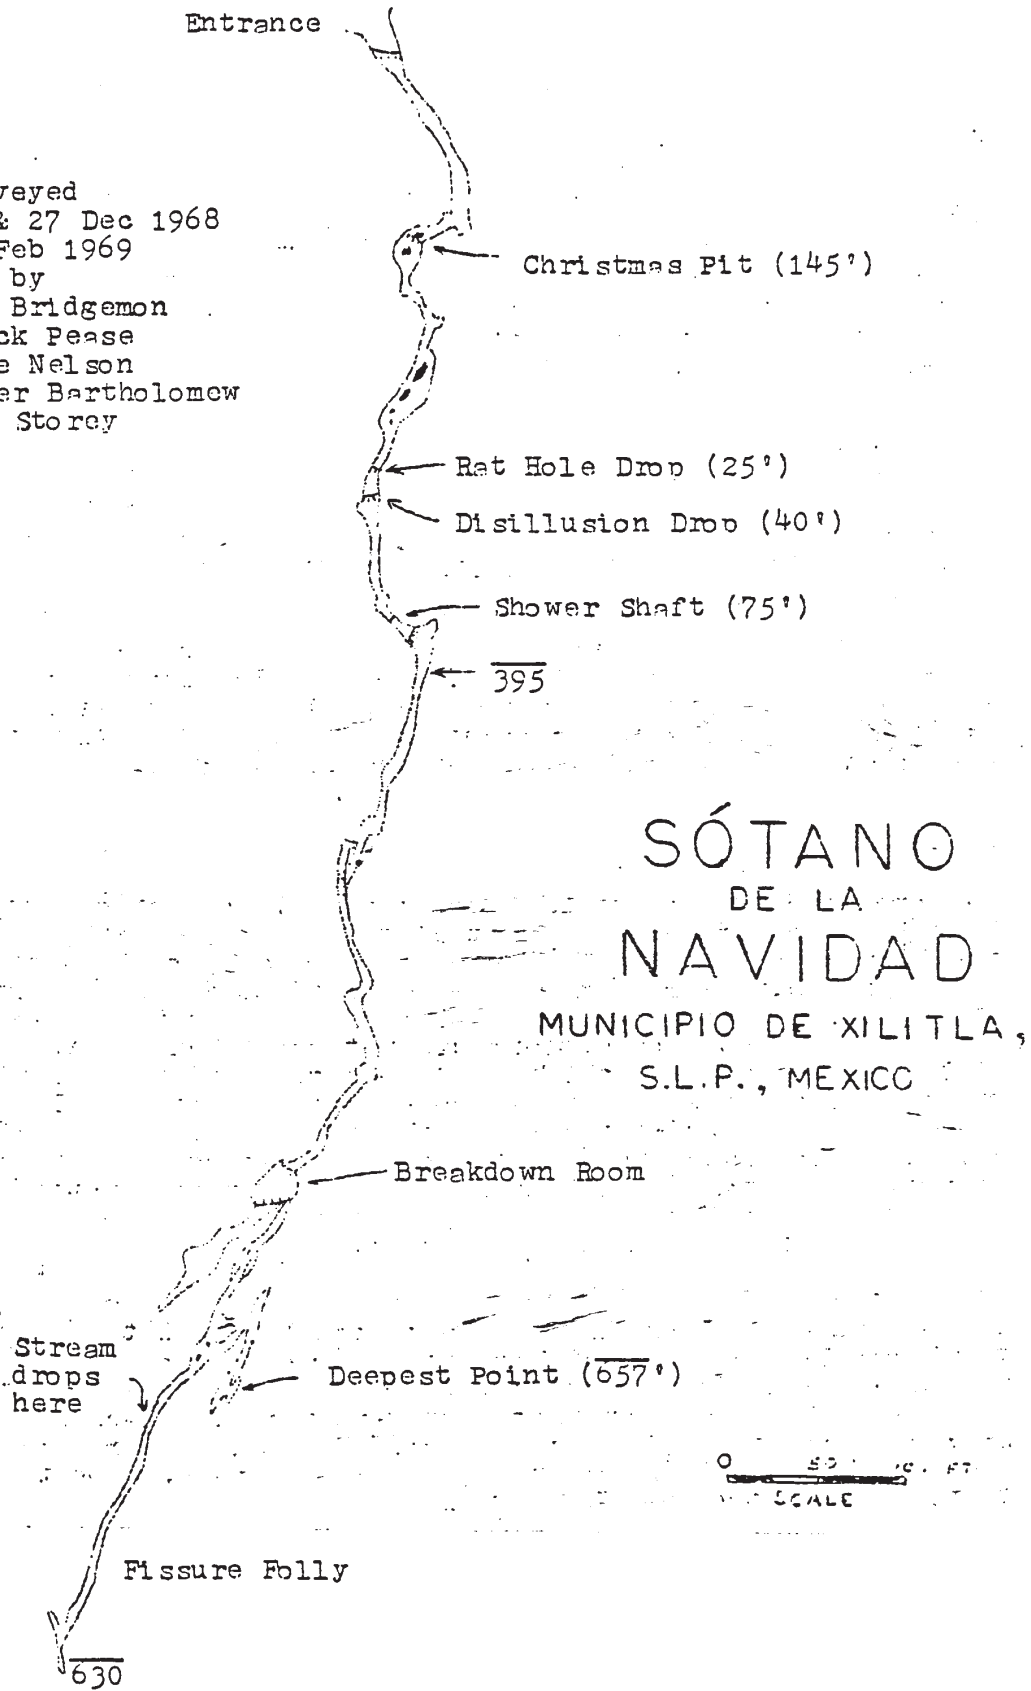

Surveyed  
25 & 27 Dec 1968  
10 Feb 1969  
by  
Ron Bridgemon  
Chuck Pease  
Dave Nelson  
Roger Bartholomew  
Jim Storey

Sótano de la Navidad  
Mpo. Xilitla  
San Luis Potosí