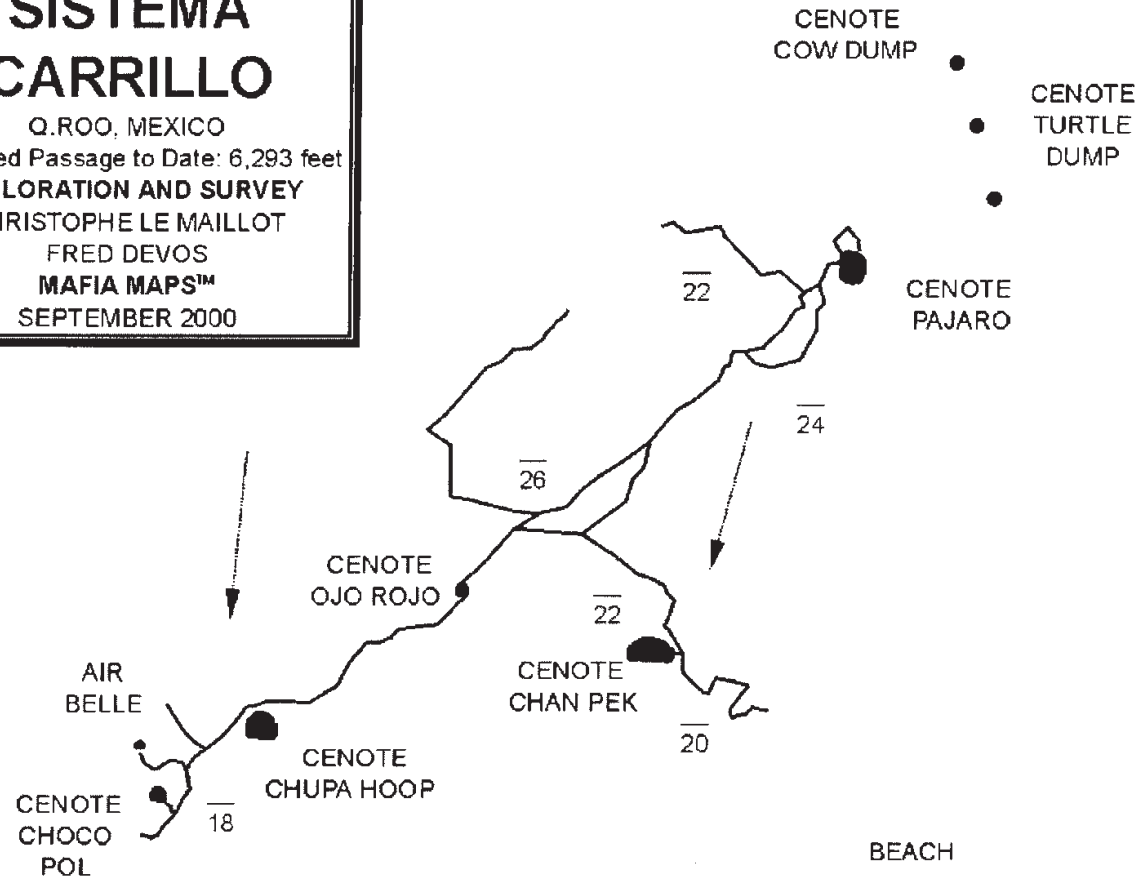

**SISTEMA
CARRILLO**
Q.ROO, MEXICO
Surveyed Passage to Date: 6,293 feet
EXPLORATION AND SURVEY
CHRISTOPHE LE MAILLOT
FRED DEVOS
MAFIA MAPS™
SEPTEMBER 2000

© F.DEVOS, 2000

Sistema Carrillo
Quintana Roo
aquaexploration.com, September 2000