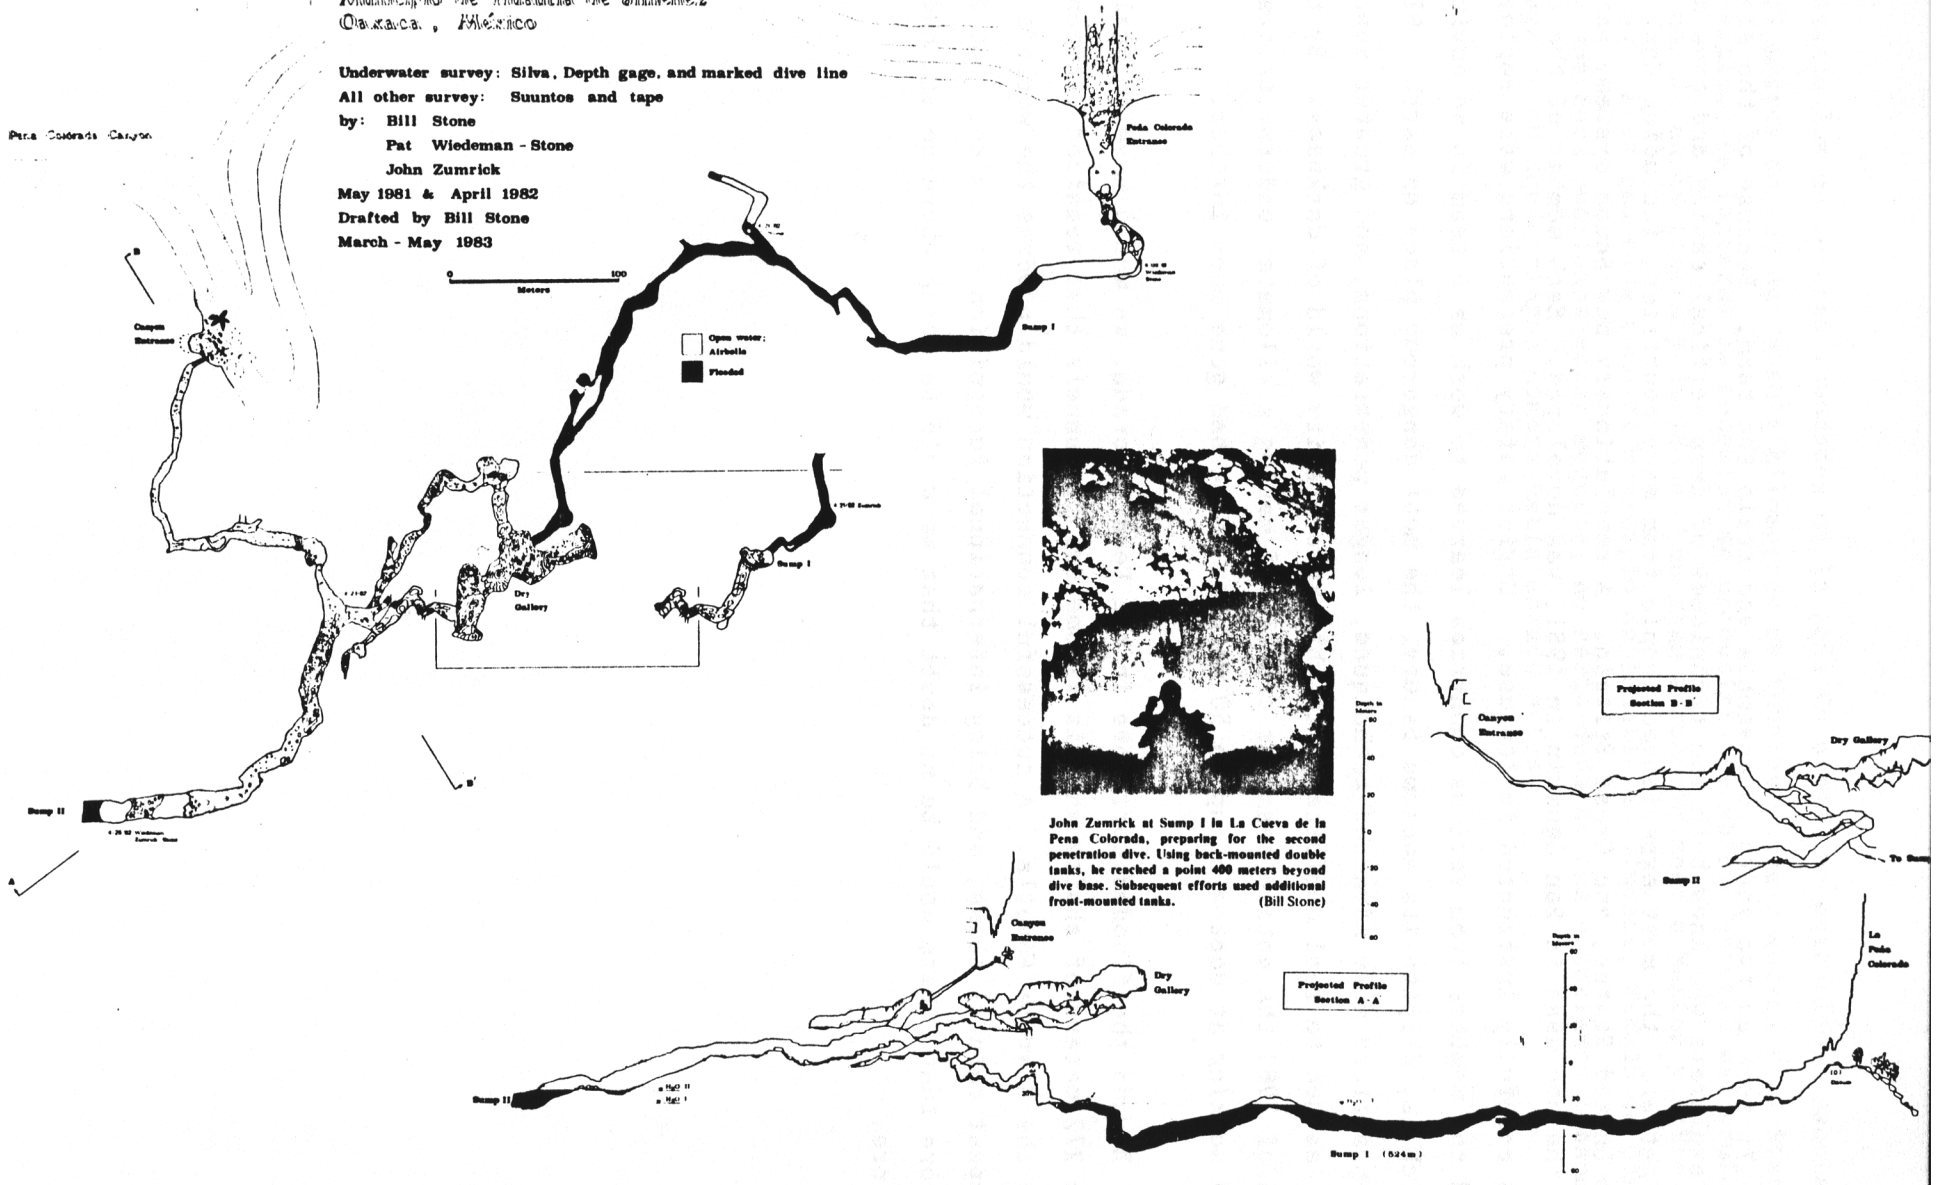

Cueva de la Peña Colorada

Municipio de Huautla de Jiménez
Oaxaca, México

Underwater survey: Silva, Depth gage, and marked dive line

All other survey: Suuntos and tape

by: Bill Stone

Pat Wiedeman - Stone

John Zumrick

May 1981 & April 1982

Drafted by Bill Stone

March - May 1983

Peña Colorado Canyon

Cueva de la Peña Colorada

Mpo. Huautla de Jiménez

Oaxaca

The 1984 Pena Colorado Expedition, before p. 26, 1984