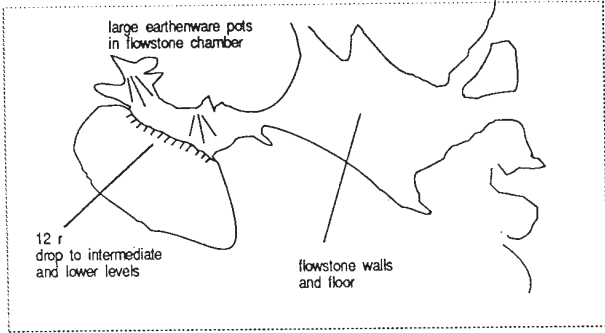

lower level

Plan

Entrance
hidden from below
by vegetation

SCORPION POT POT

Surveyed by:

Dale Chase
Wesa Gleave
Jim Jacek

Drawn by:

Dale Chase
Steve Grundy
Ron. Kozsan

BCRA Gd 5b
Length 73 m
Depth 26 m

Scorpion Pot Pot
Tlamaya, Mpo. Xilitla
San Luis Potosí
Canadian Caver, v. 22, no. 1, p. 24, 1990