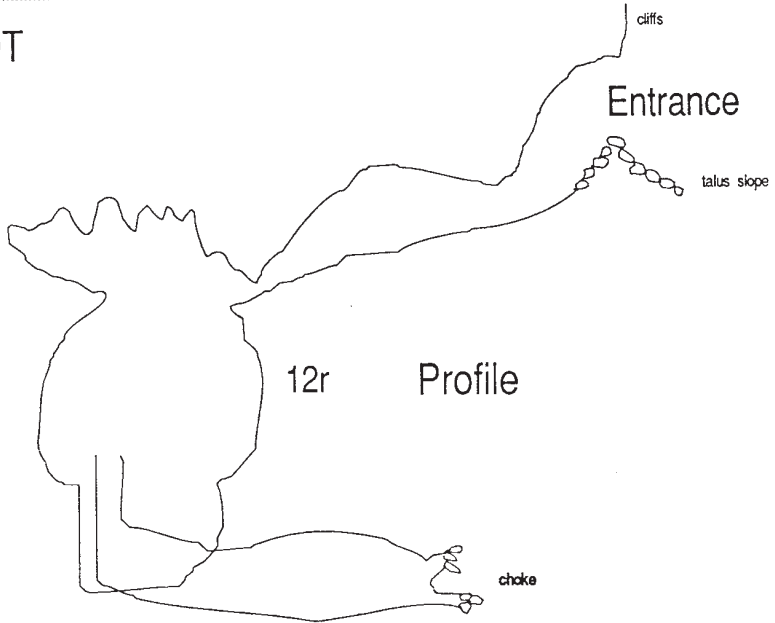

lower level

Plan

Entrance
hidden from below
by vegetation

SCORPION POT POT

Surveyed by:

Dale Chase
Wesa Gleave
Jim Jacek

Drawn by:

Dale Chase
Steve Grundy
Ron. Kozsan

BCRA Gd 5b
Length 73 m
Depth 26 m

Scorpion Pot Pot
Tlamaya, Mpo. Xilitla
San Luis Potosí
Canadian Caver, v. 22, no. 1, p. 24, 1990