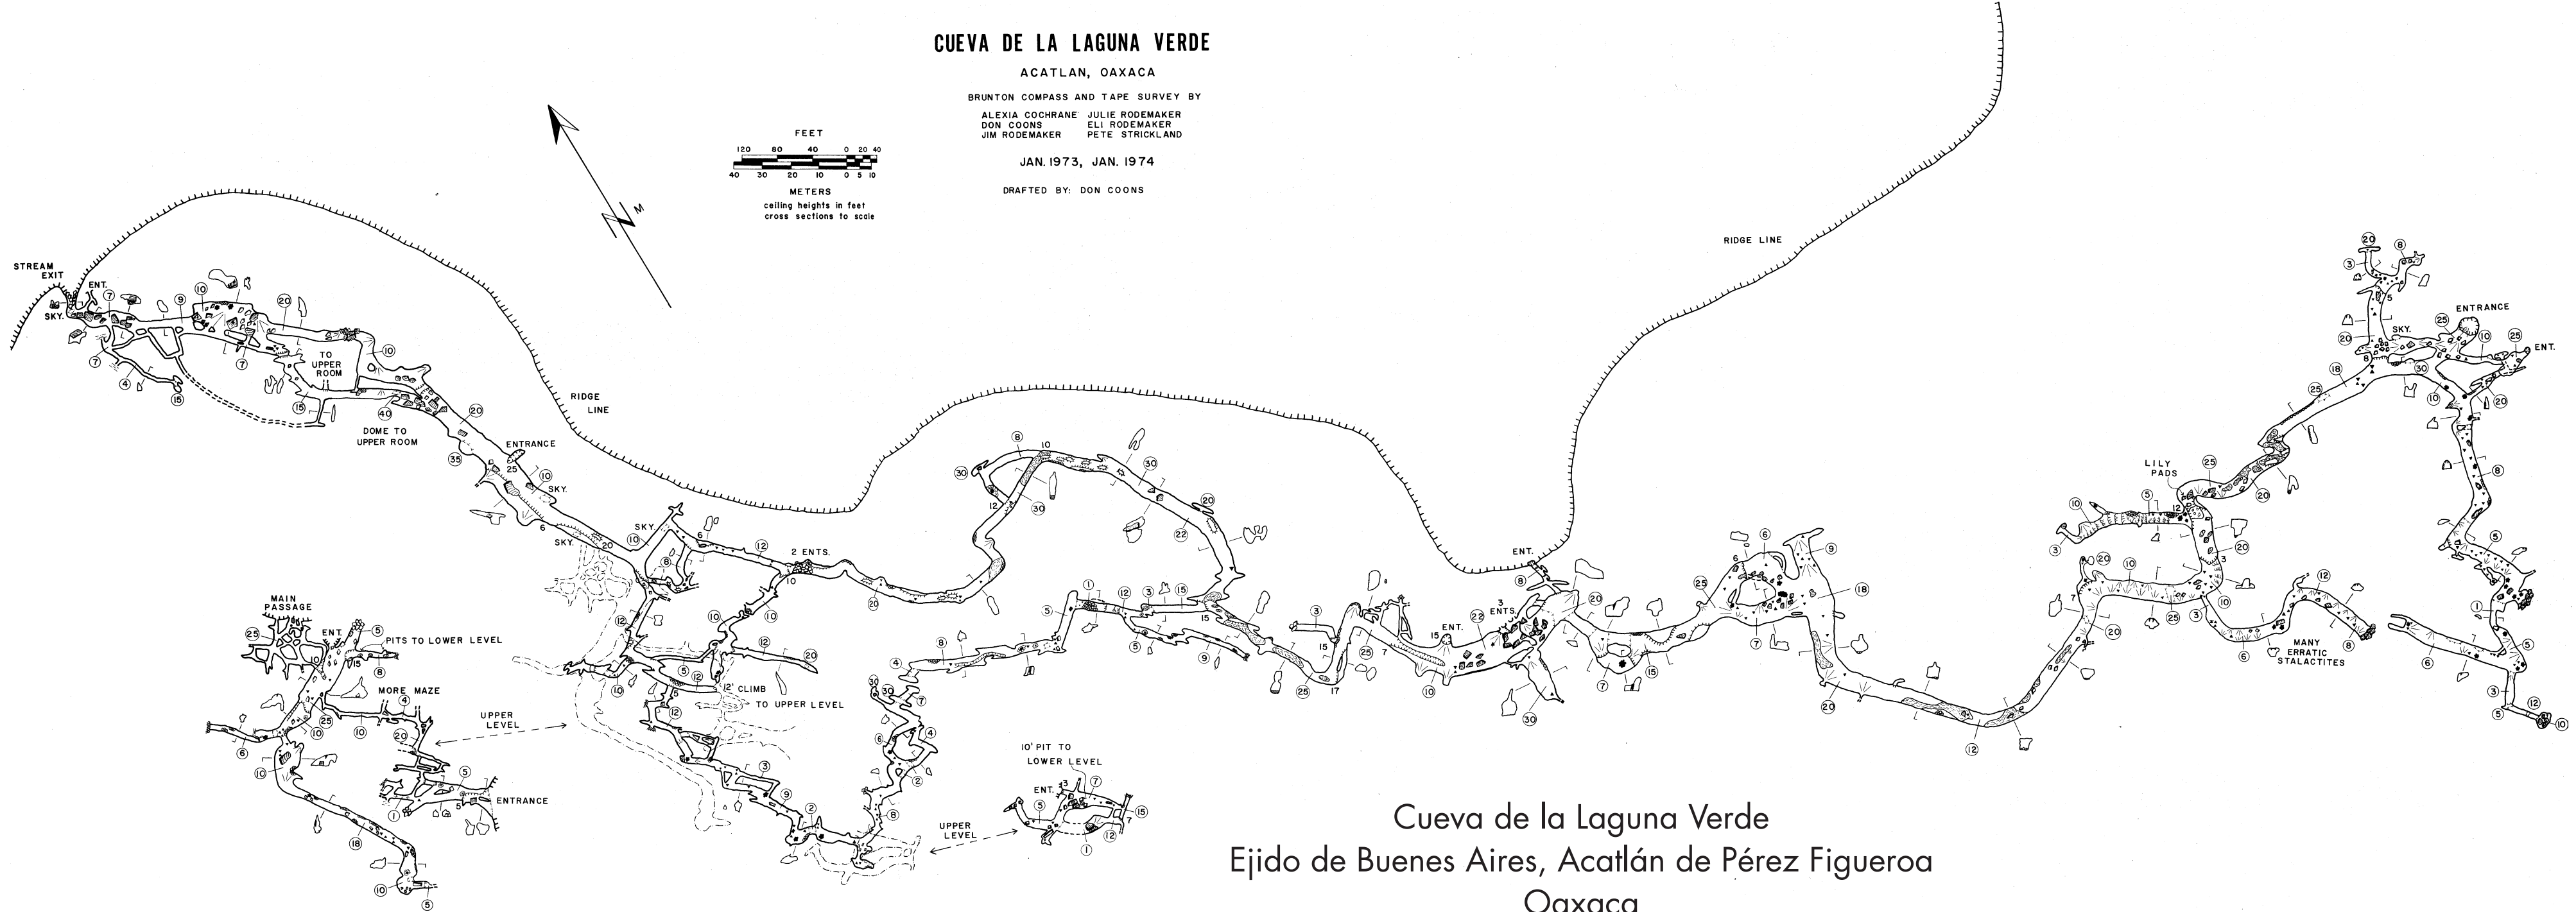

CUEVA DE LA LAGUNA VERDE

ACATLAN, OAXACA

BRUNTON COMPASS AND TAPE SURVEY BY

ALEXIA COCHRANE JULIE RODEMAKER
DON COONS ELI RODEMAKER
JIM RODEMAKER PETE STRICKLAND

JAN. 1973, JAN. 1974

DRAFTED BY: DON COONS

Cueva de la Laguna Verde
Ejido de Buena Aires, Acatlán de Pérez Figueroa
Oaxaca