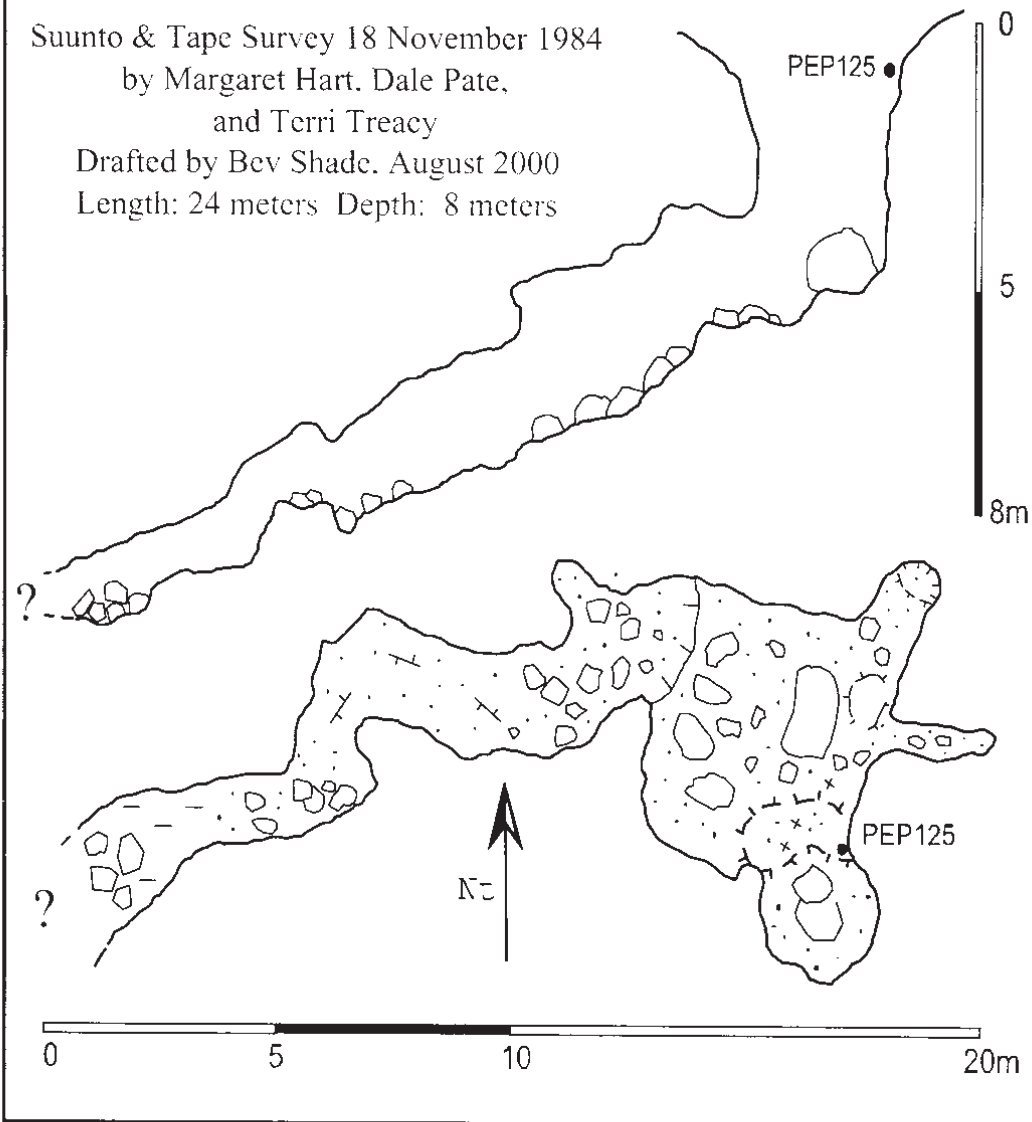

CUEVA DEL HELECHO

Los San Pedros, Tamaulipas

PEP 125

Suunto & Tape Survey 18 November 1984

by Margaret Hart, Dale Pate,

and Terri Treacy

Drafted by Bev Shade, August 2000

Length: 24 meters Depth: 8 meters

Cueva del Helecho

Los San Pedros, Mpo. Güémez

Tamaulipas

Death Coral Caver, no. 12, p. 23, 2002