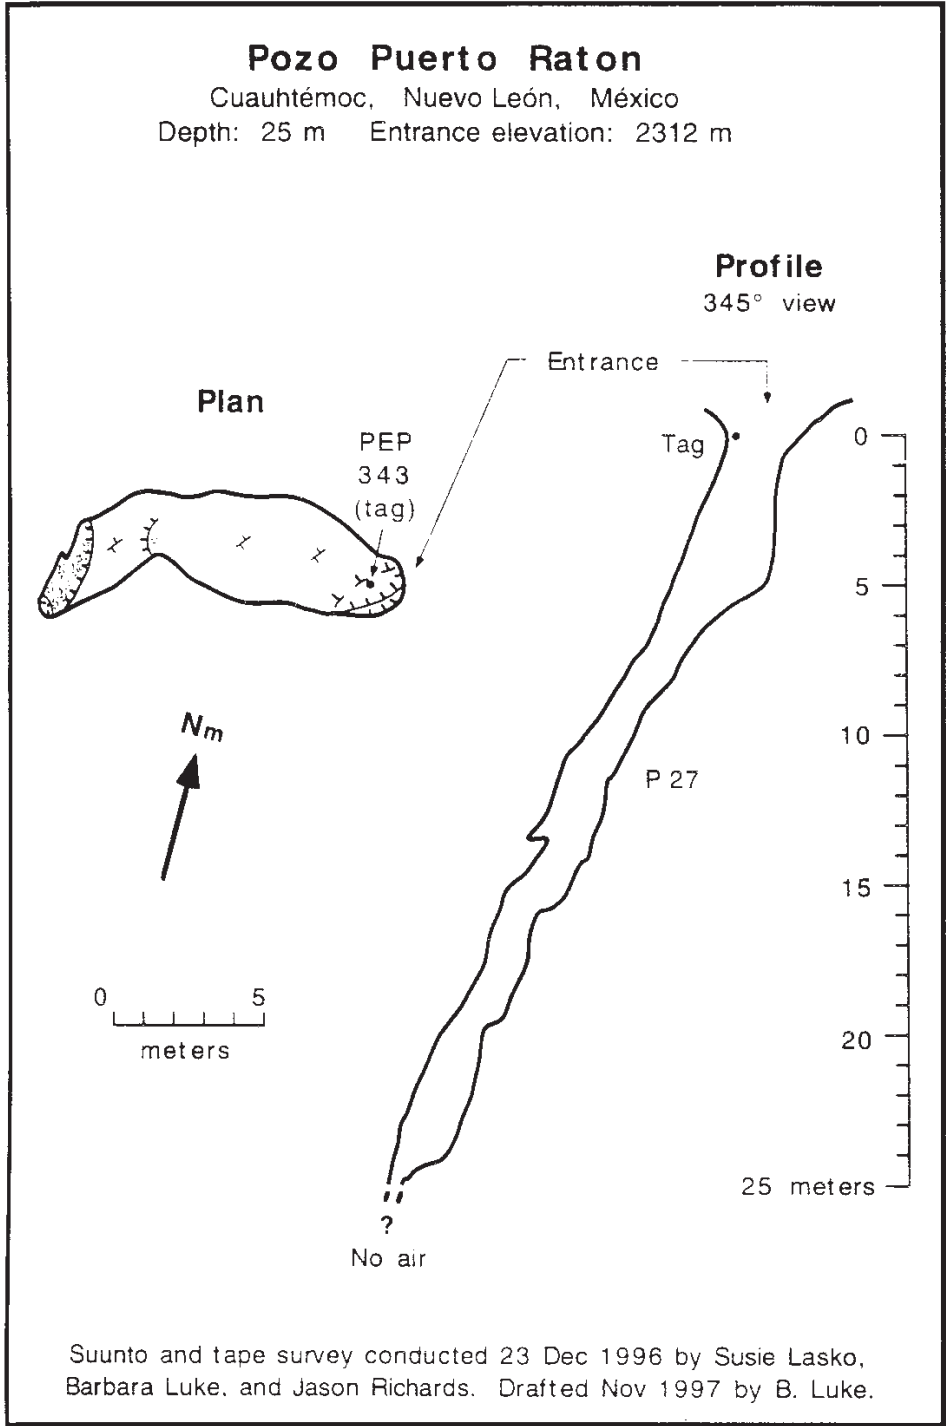

Pozo Puerto Raton

Cuahtémoc, Nuevo León, México
Depth: 25 m Entrance elevation: 2312 m

Suunto and tape survey conducted 23 Dec 1996 by Susie Lasko, Barbara Luke, and Jason Richards. Drafted Nov 1997 by B. Luke.

Pozo Puerto Ratón
Cuahtémoc, Mpo. Zaragoza
Nuevo León
Death Coral Caver, no. 8, p. 27, 1998