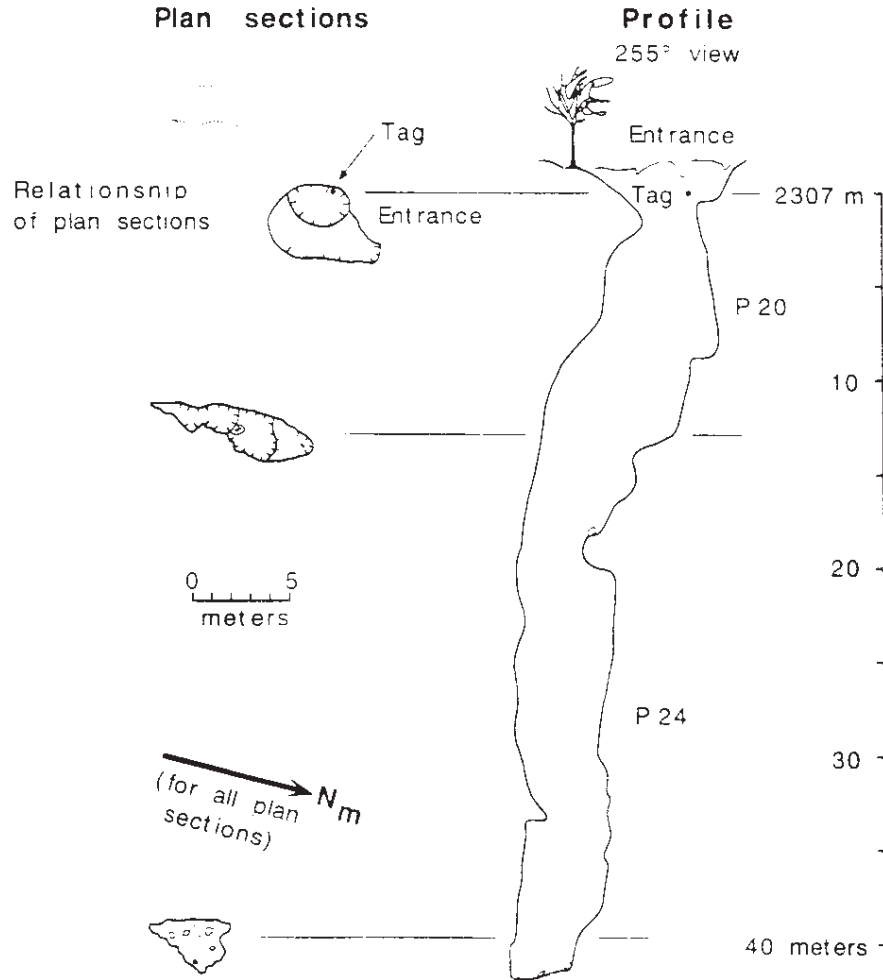

# Pozo Cheshire

Cuahtémoc, Nuevo León, México  
PEP 362

Depth: 42 m

Suunto and tape survey conducted 23 Dec 1996 by Susie Lasko, Barbara Luke, Jason Richards, and Peter Sprouse. Drafted Nov 1997 by B. Luke

Pozo Cheshire  
Cuahtémoc, Mpo. Zaragoza  
Nuevo León  
Death Coral Caver, no. 8, p. 26, 1998