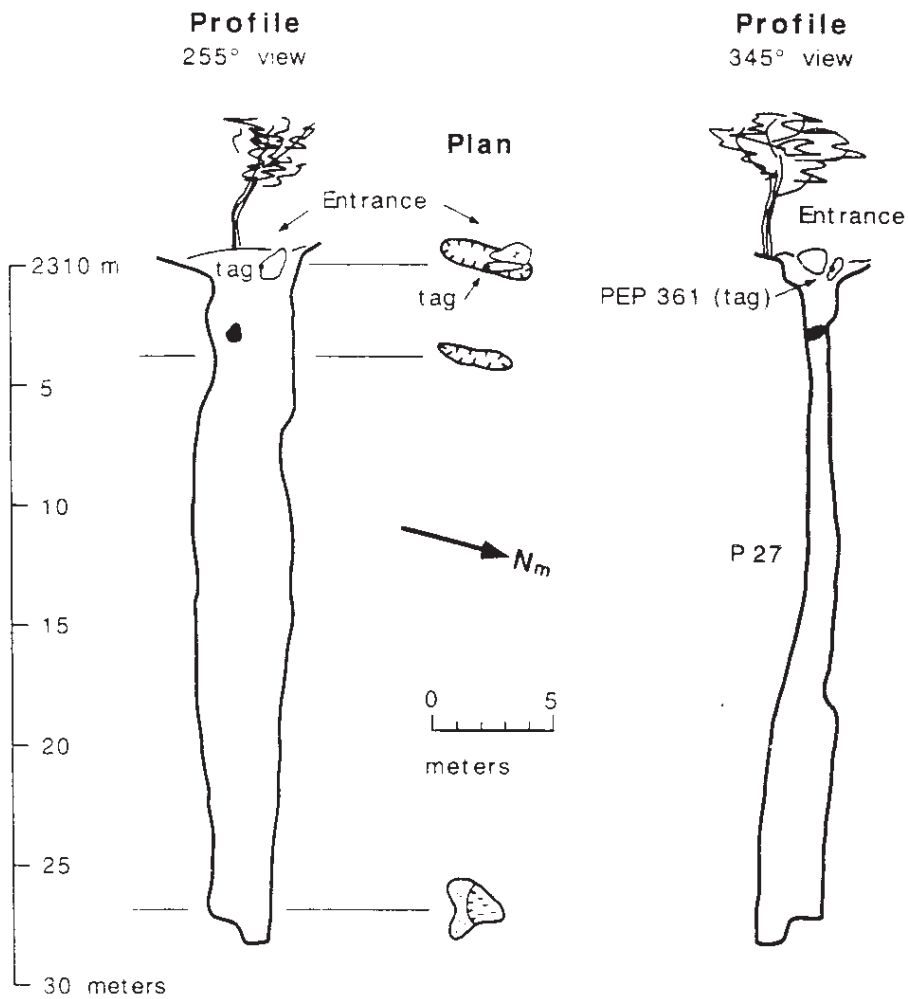

Pozo Seta

Cuahtémoc, Nuevo León, México

Depth: 29 m

Suunto and tape survey conducted 23 Dec 1996 by Susie Lasko, Barbara Luke, and Jason Richards. Drafted Nov 1997 by B. Luke.

Pozo Seta

Cuahtémoc, Mpo. Zaragoza