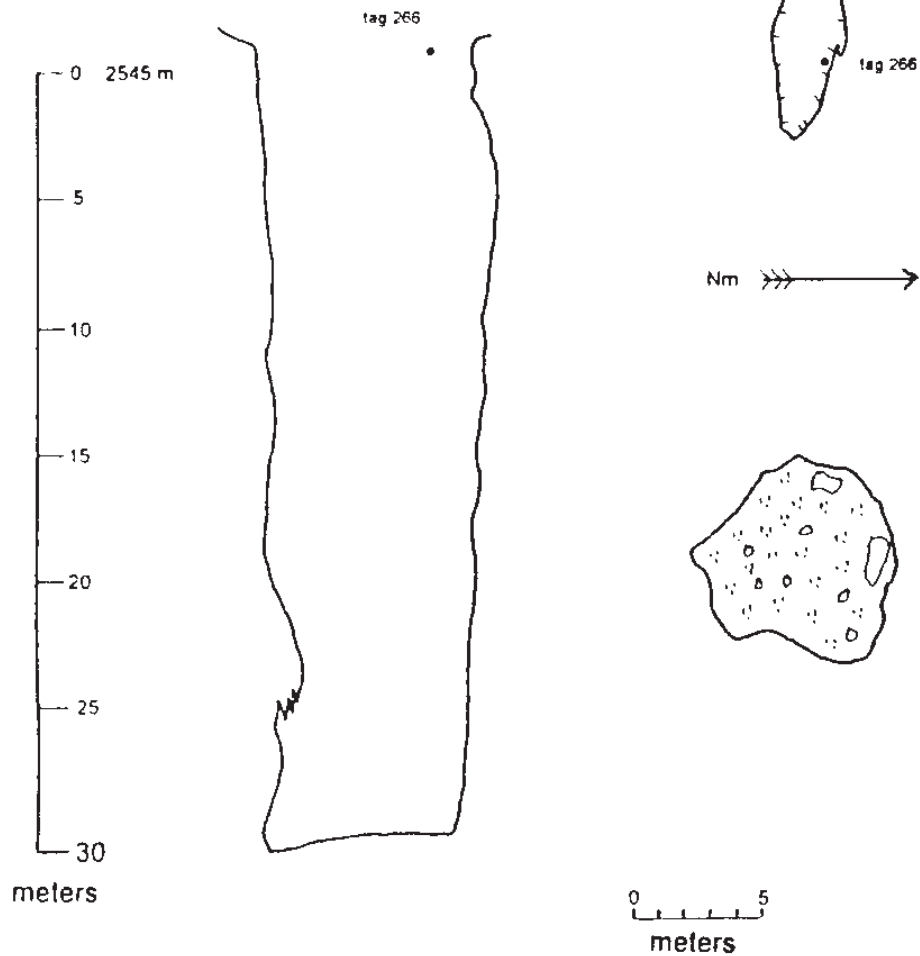

**POZO DEL TORO
LAS CHINAS, TAMAULIPAS
PEP 266**

Suunto and tape survey 26 Nov. 1997
Susie Lasko, Charley Savvas, Cathy Winfrey
Drafted by Charley Savvas
Length: 35 meters Depth: 30 meters

Pozo del Toro
Las Chinas, Mpo. Güémez
Tamaulipas
Death Coral Caver, no. 7, p. 28, 1997