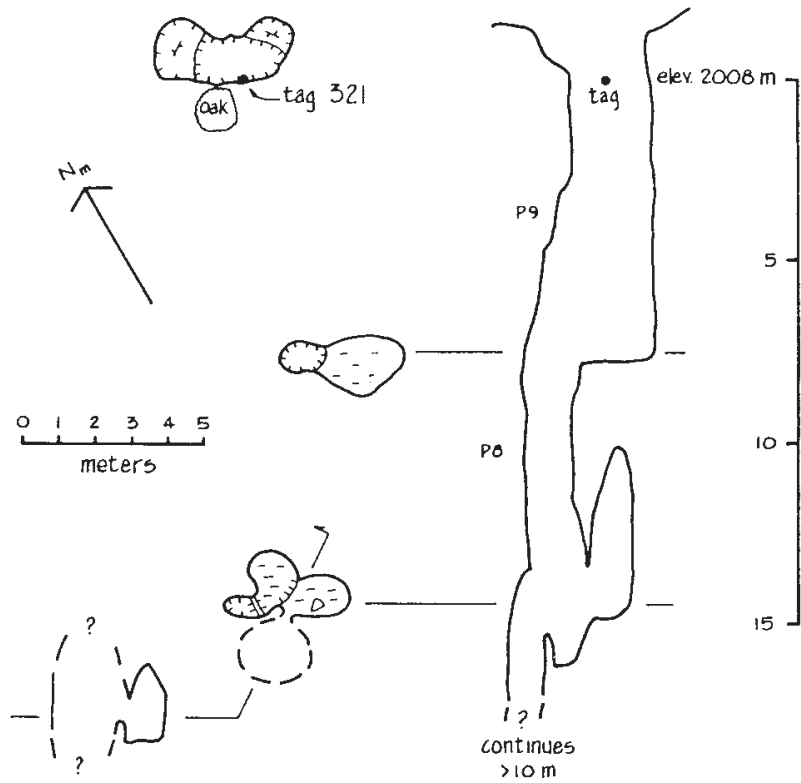

Pozo Schmozo

Dulces Nombres, Nuevo León, México

Plan Sections

entrance

N

Profile

30° view

Surveyed length: 16m

Suunto and tape survey 29 December 1995
by S. Lasko, B. Luke, and P. Sprouse.

Drafted by B. Luke

Pozo Schmozo
Dulces Nombres, Mpo. Zaragoza
Nuevo León
Death Coral Caver, no. 6, p. 29, 1996