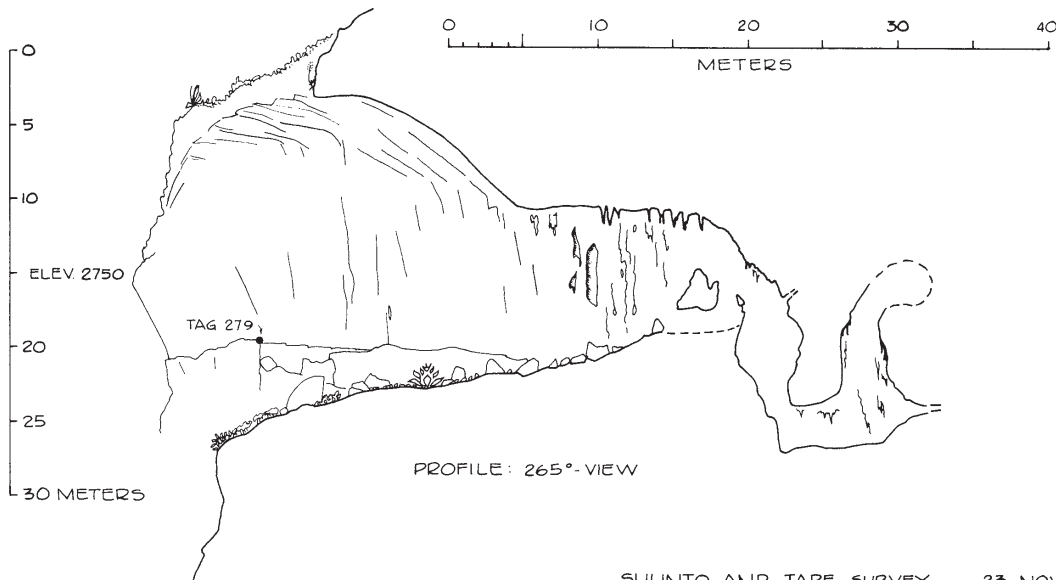

CUEVA DE SAN JUAN

LA ESCONDIDA ~ NUEVO LEON ~ MEXICO

PEP 279

LENGTH: 90 METERS

DEPTH: 24 METERS

SUUNTO AND TAPE SURVEY 23 NOVEMBER 1993
BY J. CRADIT, P. FAMBRO, B. LUKE AND P. SPROUSE

DRAFTED BY B. LUKE

Cueva de San Juan
La Escondida, Mpo. Zaragoza
Nuevo León
Death Coral Caver, no. 5, p. 17, 1995