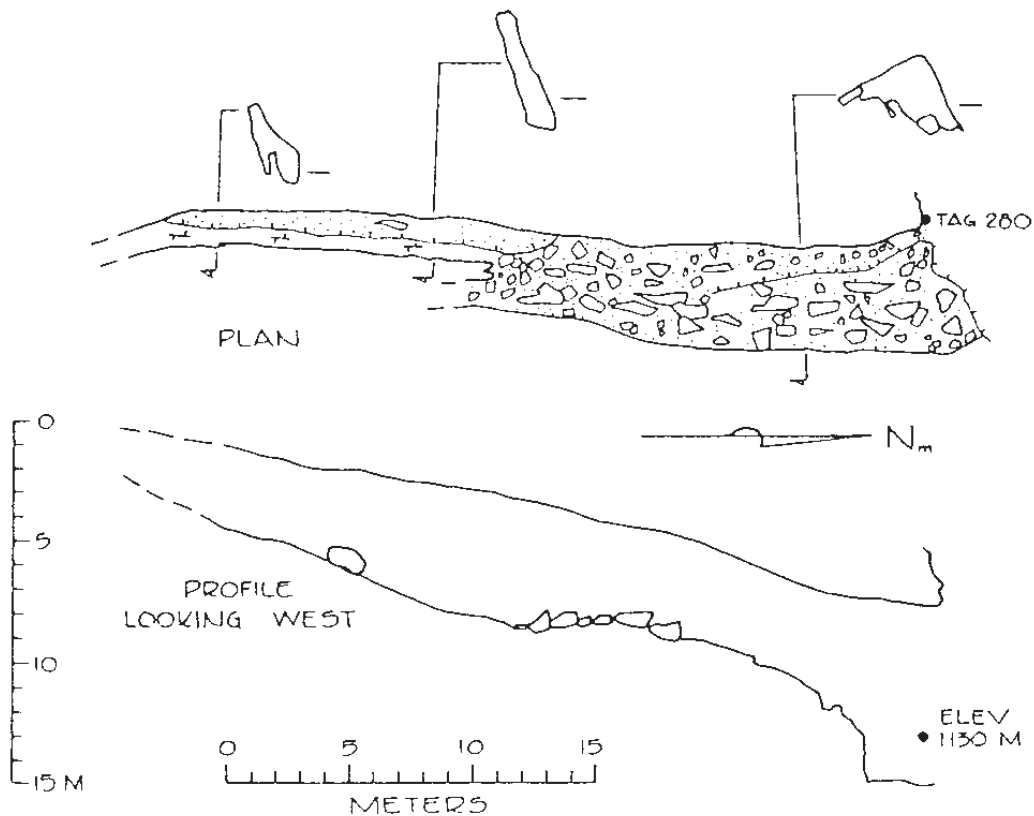

CUEVA DEL TENEDOR

LA TINAJA, NUEVO LEON, MEXICO
PEP 280

SUUNTO AND TAPE SURVEY
24 NOVEMBER 1993 BY
J CRADIT, B LUKE AND P SPROUSE
DRAFTED BY B LUKE
LENGTH: 37 METERS DEPTH: 15 METERS

Cueva del Tenedor

La Tinaja

Nuevo León

Death Coral Caver, no. 5, p. 16, 1995