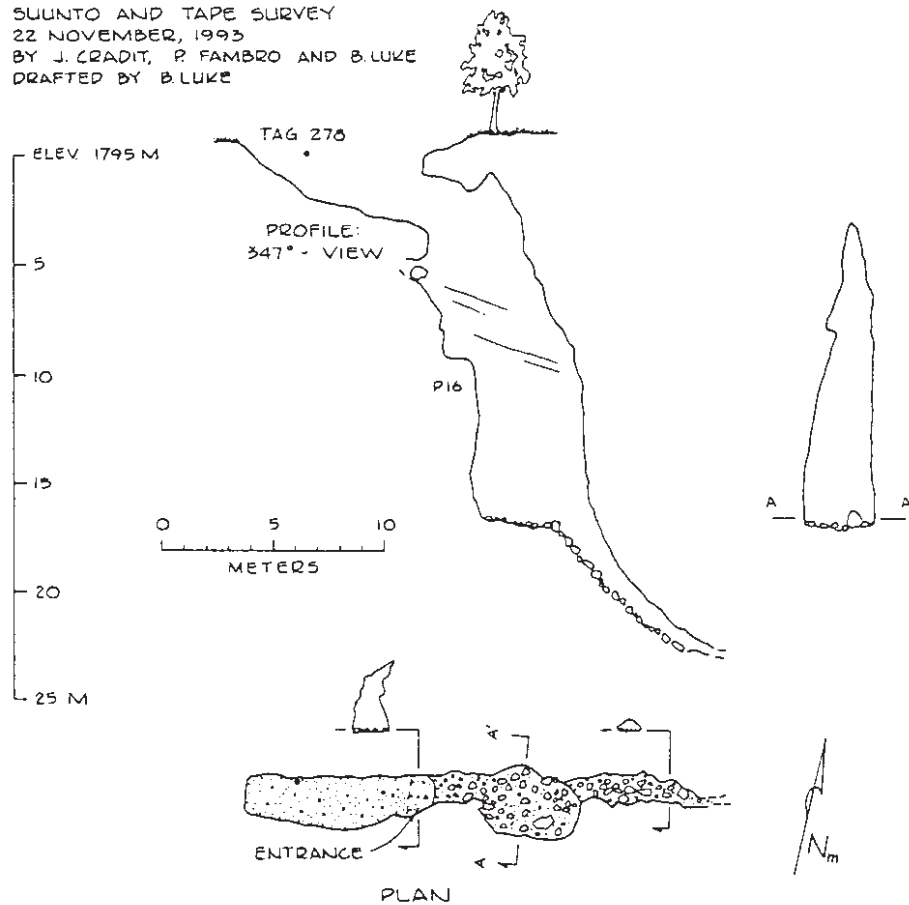

CUEVA DE VELOCIRAPTOR

CRETACEOUS PARK
AGUA DEL TORO, NUEVO LEÓN, MEXICO

PEP 278
LENGTH: 27 M DEPTH: 23 M

SUUNTO AND TAPE SURVEY
22 NOVEMBER, 1993
BY J. CRADIT, R. FAMBRO AND B. LUKE
DRAFTED BY B. LUKE

Cueva de Velociraptor

Agua del Toro

Nuevo León

Death Coral Caver, no. 5, p. 15, 1995