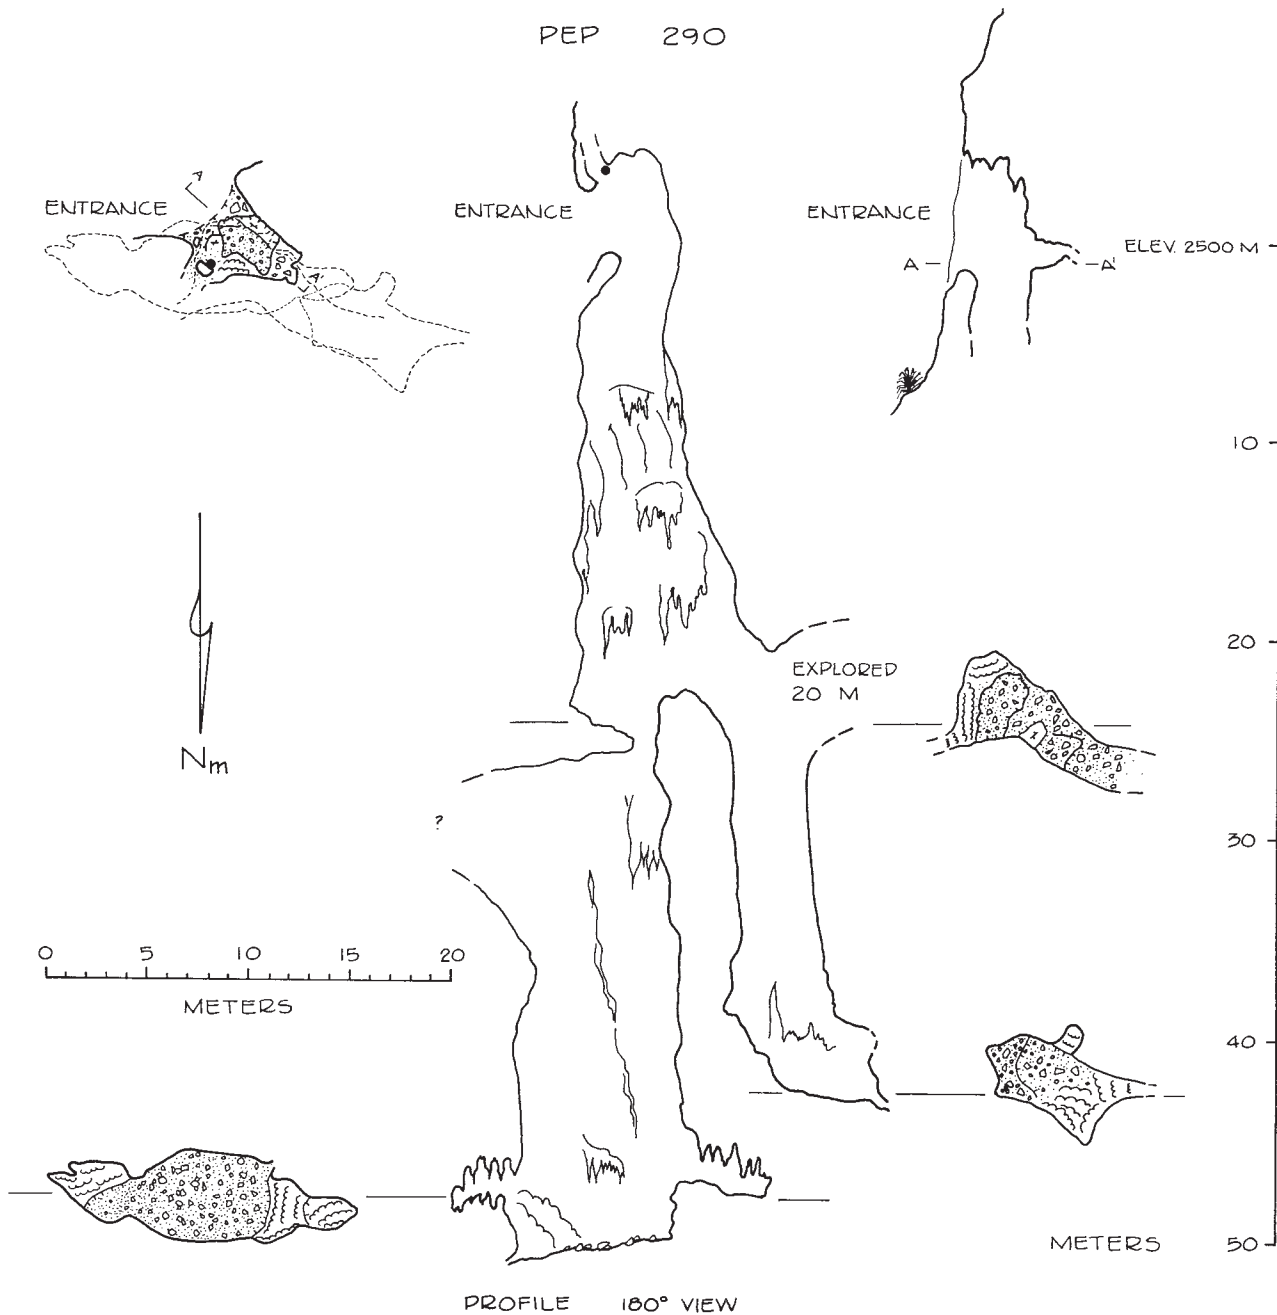

POZO DE EL CHORREADERO

LA ESCONDIDA
NUEVO LEON, MEXICO

LENGTH: 99 METERS

DEPTH: 55 METERS

PEP 290

SUUNTO AND TAPE SURVEY 27 NOVEMBER, 1993 BY BARBARA LUKE,
CHARLEY SAVVAS AND PETER SPROUSE. DRAFTED BY BARBARA LUKE.

Pozo de El Chorreadero
La Escondida, Mpo. Zaragoza
Nuevo León

Death Coral Caver, no. 4, p. 29, 1994