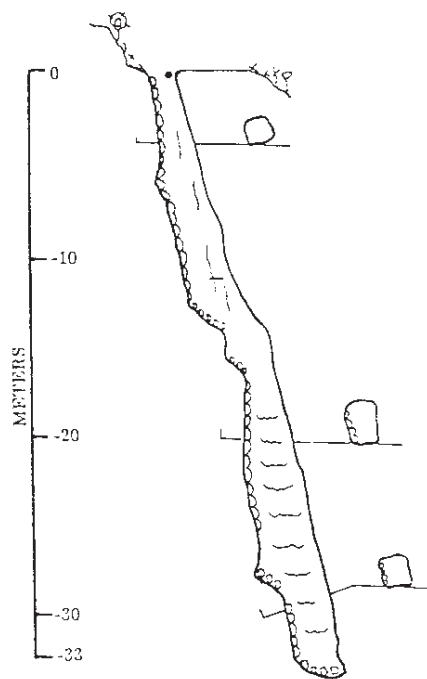

POZO DE LOS RISCOS  
Nuevo Leon, Mexico

E-W PROFILE

Surveyed January 3, 1987 by  
P. Bosted and T. Jones. Tag 163.

Drawn by P. Bosted

Cueva de los Riscos  
Cuatemoc, Mpo. Zaragoza  
Nuevo León  
Death Coral Caver, no. 4, p. 17, 1994