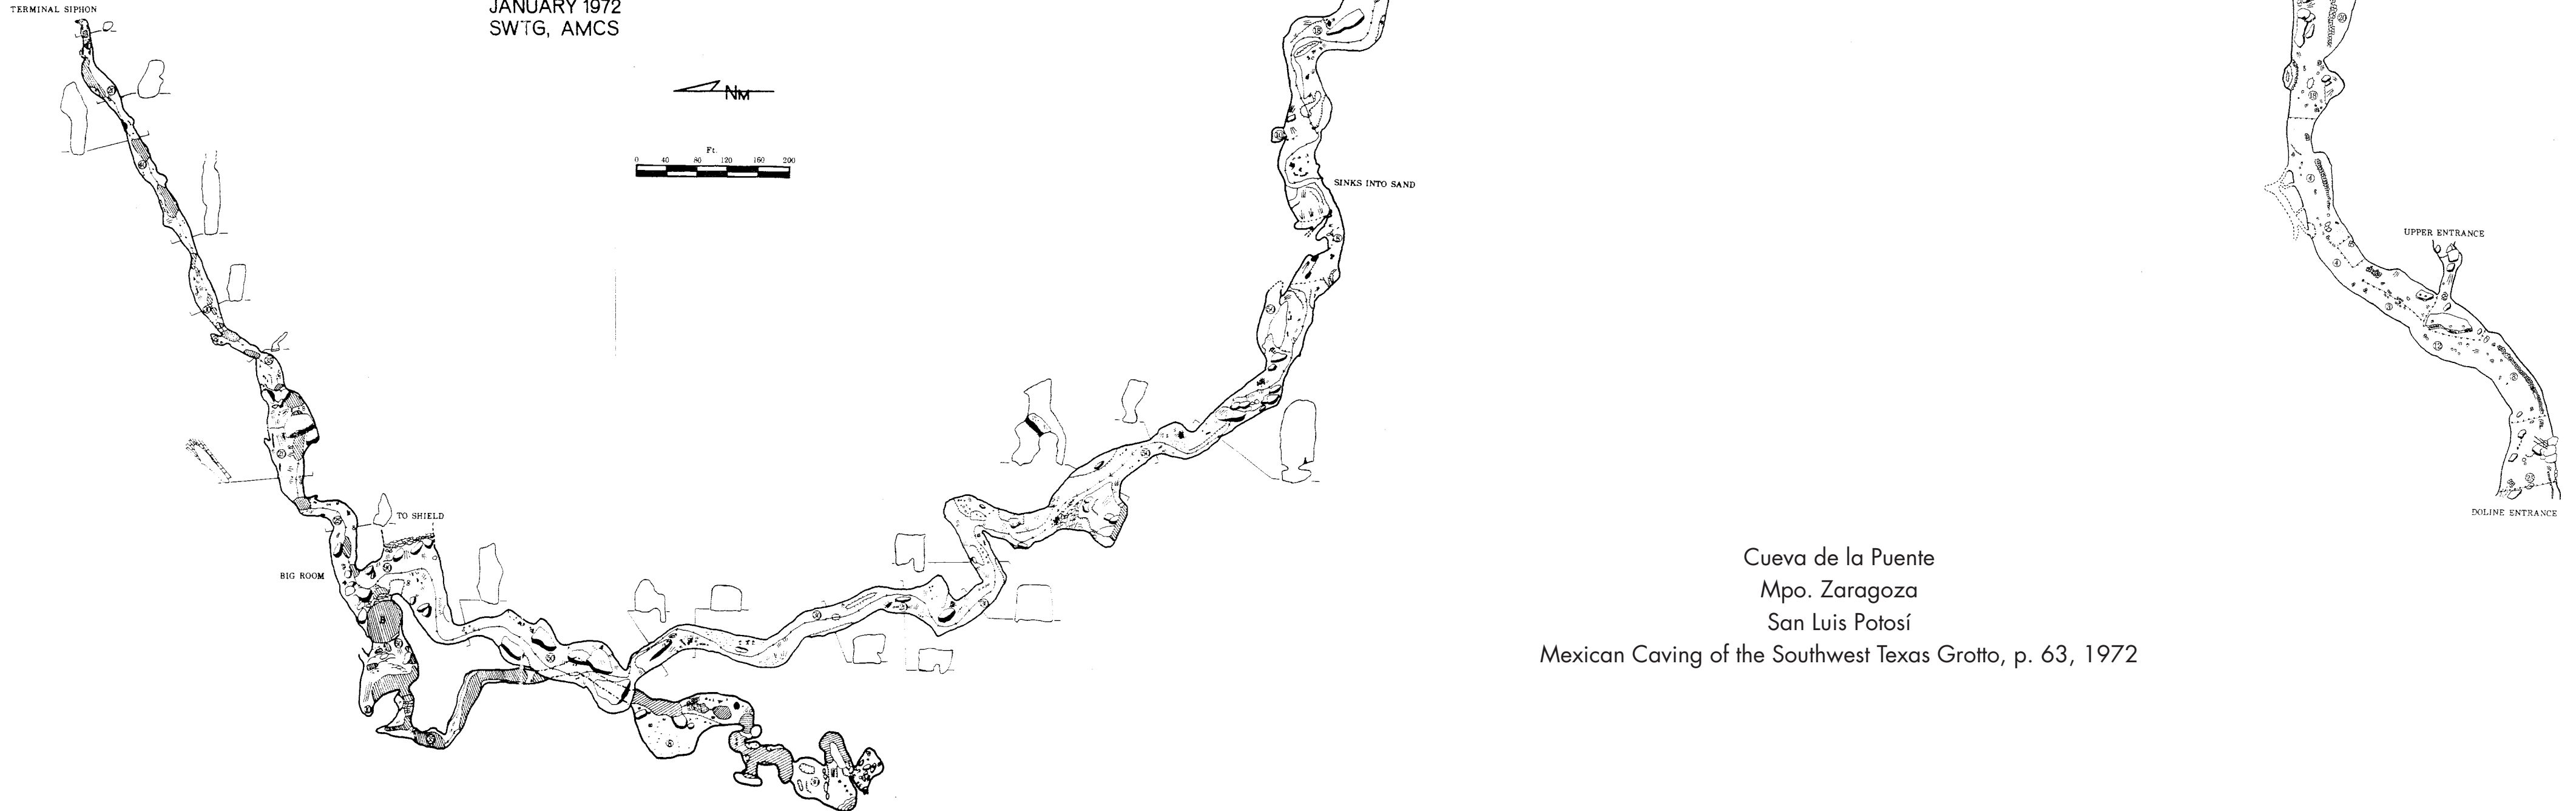

CUEVA DE LA PUENTE

MUNICIPIO DE ZARAGOZA, SAN LUIS POTOSI
BRUNTON AND TAPE SURVEY BY L. McNATT,
B. PETERSON, J. SUMBERA, M. WALSH, G. WEBSTER
DRAFTED BY J. SUMBERA, SEPTEMBER 1968;
B. HARRISON, SEPTEMBER 1971; D. CHRISTIE,
JANUARY 1972
SWTG, AMCS

Cueva de la Puente
Mpo. Zaragoza
San Luis Potosí
Mexican Caving of the Southwest Texas Grotto, p. 63, 1972