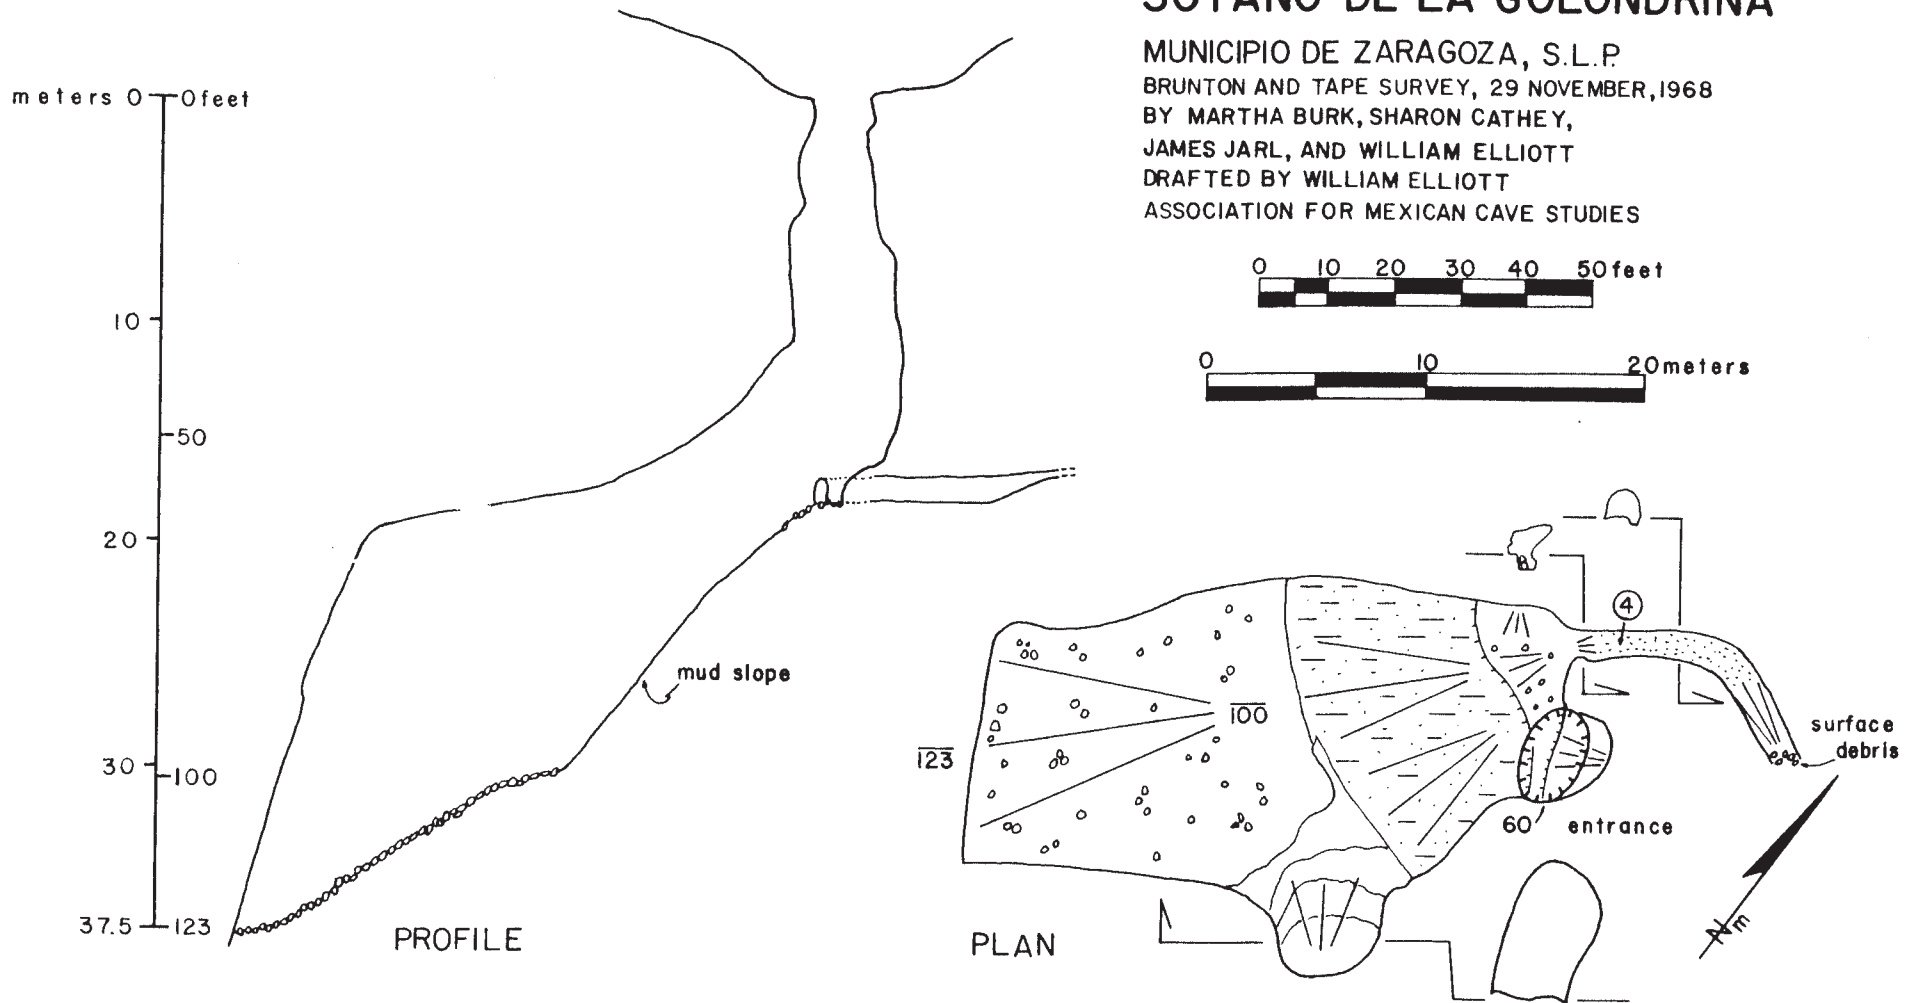

SOTANO DE LA GOLONDRINA

MUNICIPIO DE ZARAGOZA, S.L.P.
BRUNTON AND TAPE SURVEY, 29 NOVEMBER, 1968
BY MARTHA BURK, SHARON CATHEY,
JAMES JARL, AND WILLIAM ELLIOTT
DRAFTED BY WILLIAM ELLIOTT
ASSOCIATION FOR MEXICAN CAVE STUDIES

Sótano de la Golondrina

Mpo. Zaragoza

San Luis Potosí

Mexican Caving of the Southwest Texas Grotto, p. 50, 1972