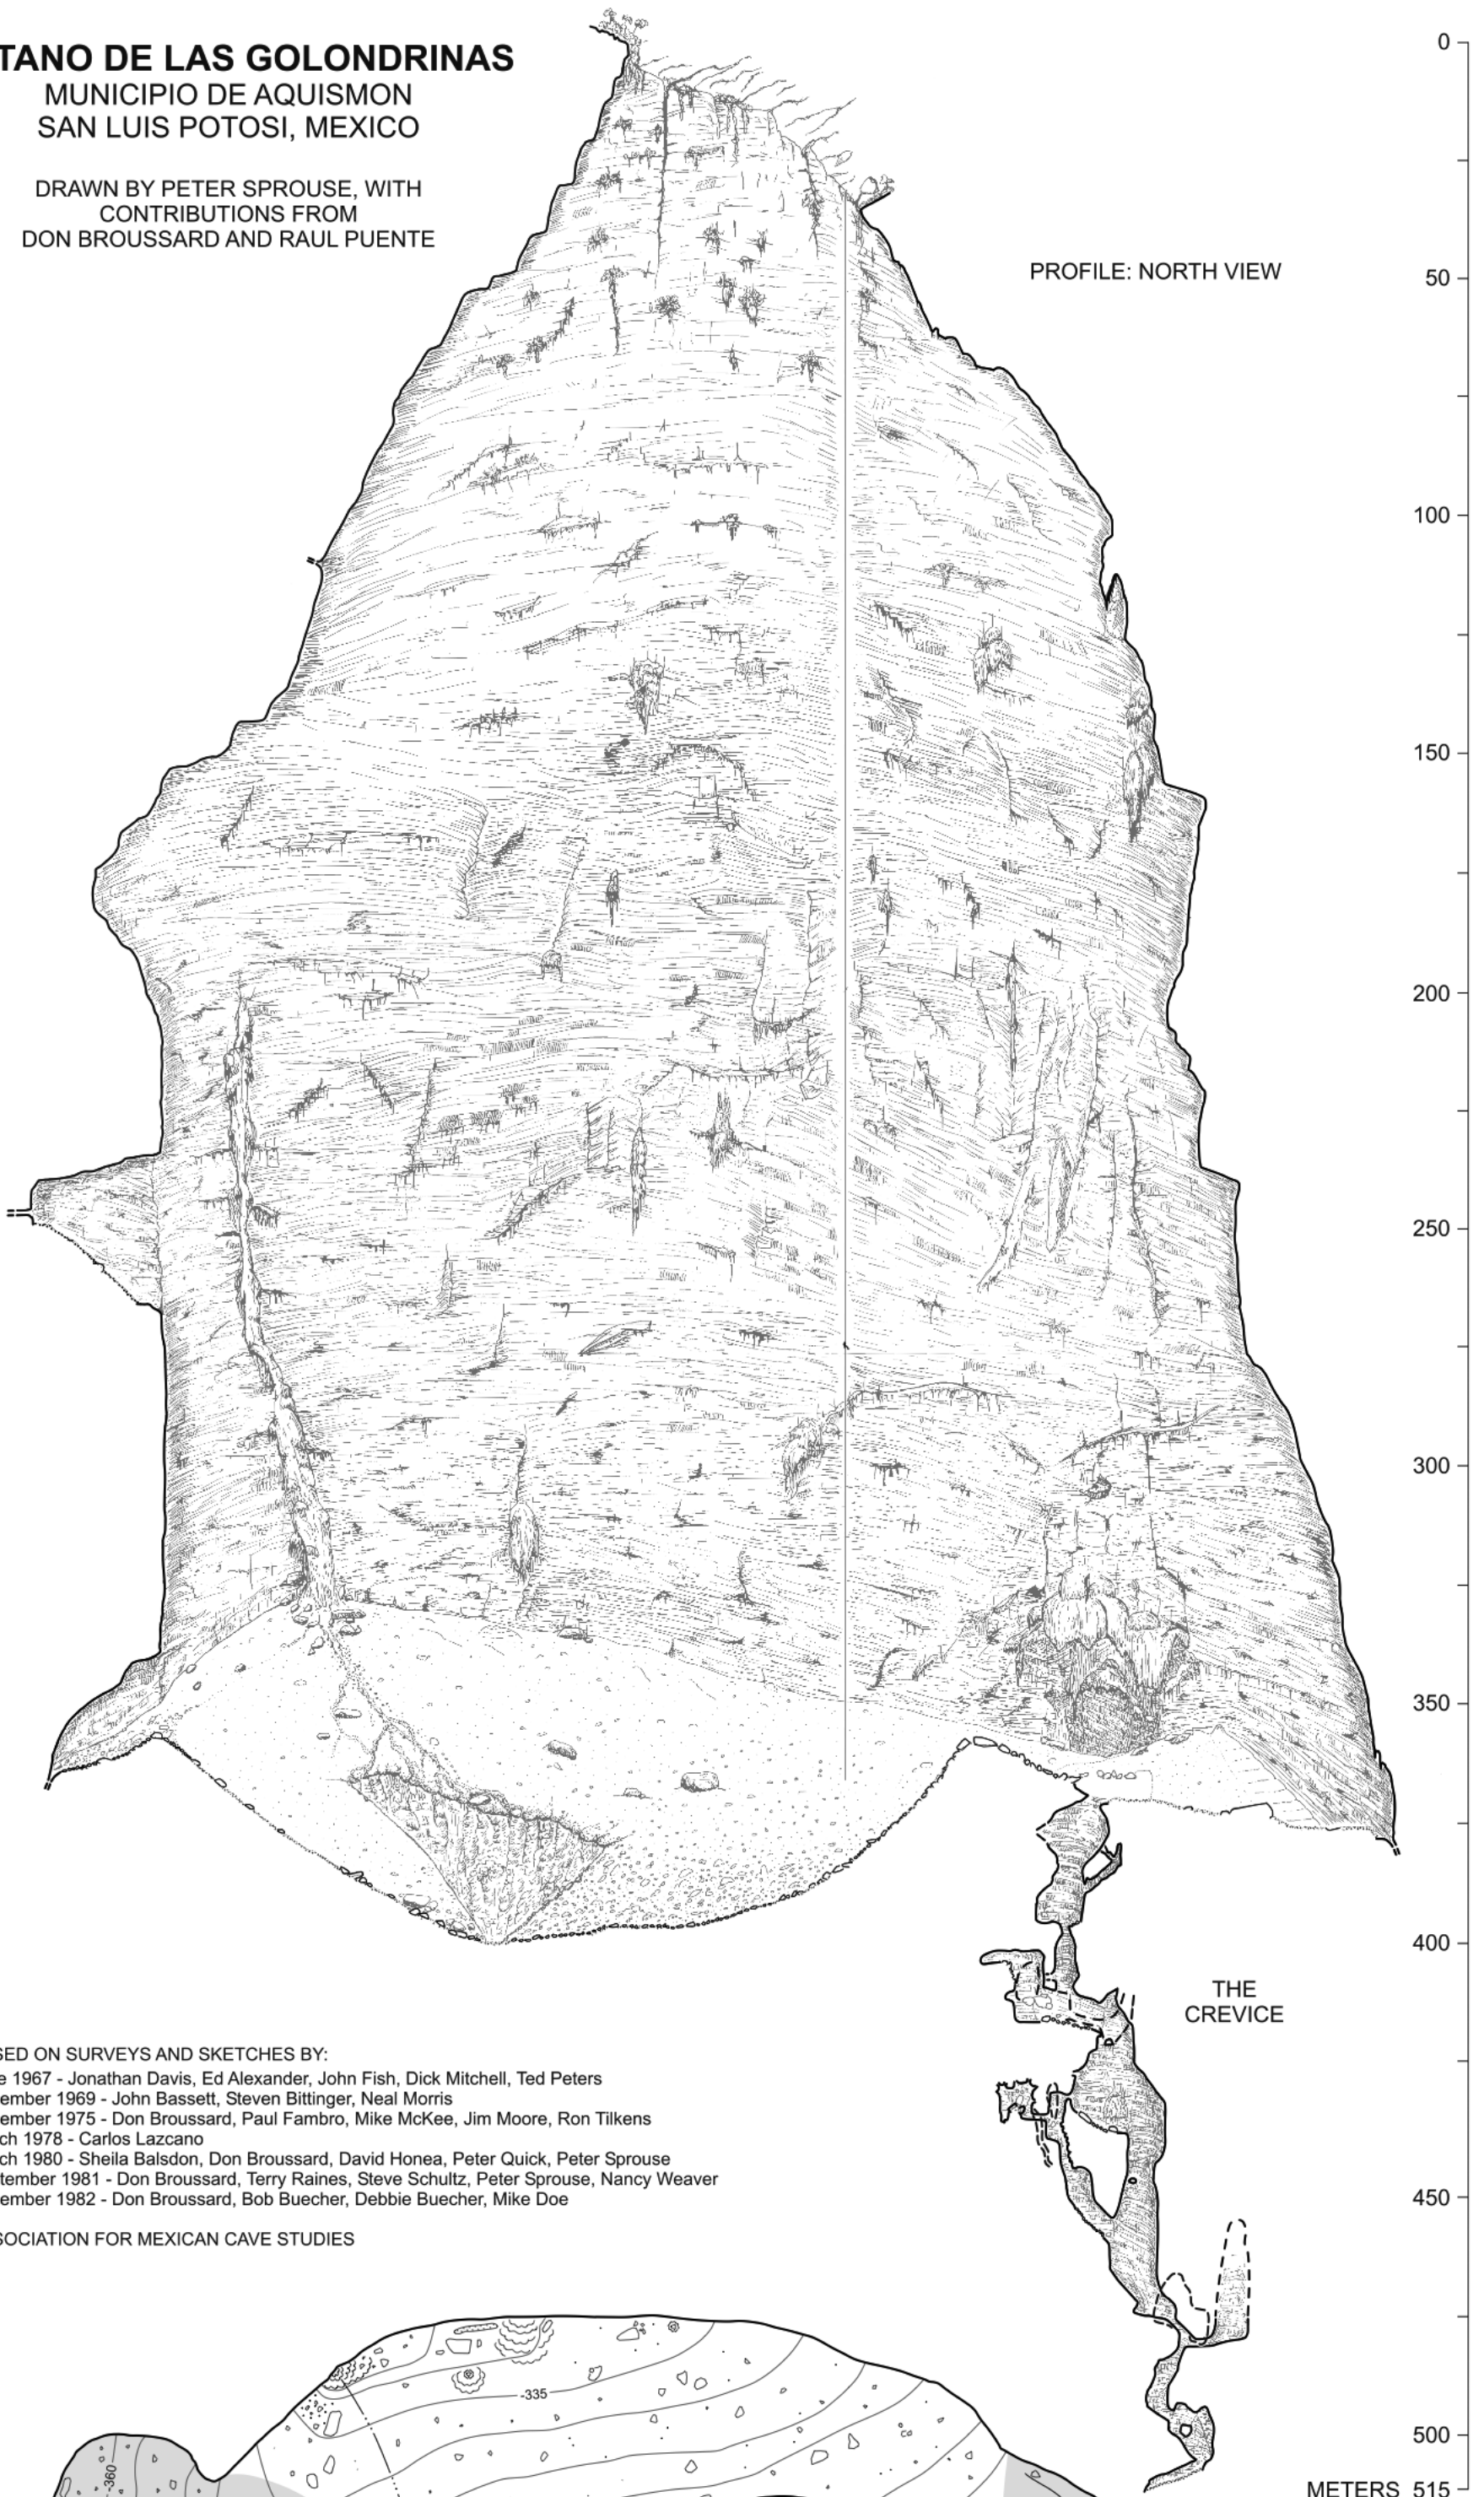

SOTANO DE LAS GOLONDRINAS
 MUNICIPIO DE AQUISMON
 SAN LUIS POTOSI, MEXICO

DRAWN BY PETER SPROUSE, WITH
 CONTRIBUTIONS FROM
 DON BROUSSARD AND RAUL PUENTE

PROFILE: NORTH VIEW

BASED ON SURVEYS AND SKETCHES BY:
 June 1967 - Jonathan Davis, Ed Alexander, John Fish, Dick Mitchell, Ted Peters
 December 1969 - John Bassett, Steven Bittinger, Neal Morris
 December 1975 - Don Broussard, Paul Fambro, Mike McKee, Jim Moore, Ron Tilkens
 March 1978 - Carlos Lazcano
 March 1980 - Sheila Balsdon, Don Broussard, David Honea, Peter Quick, Peter Sprouse
 September 1981 - Don Broussard, Terry Raines, Steve Schultz, Peter Sprouse, Nancy Weaver
 December 1982 - Don Broussard, Bob Buecher, Debbie Buecher, Mike Doe