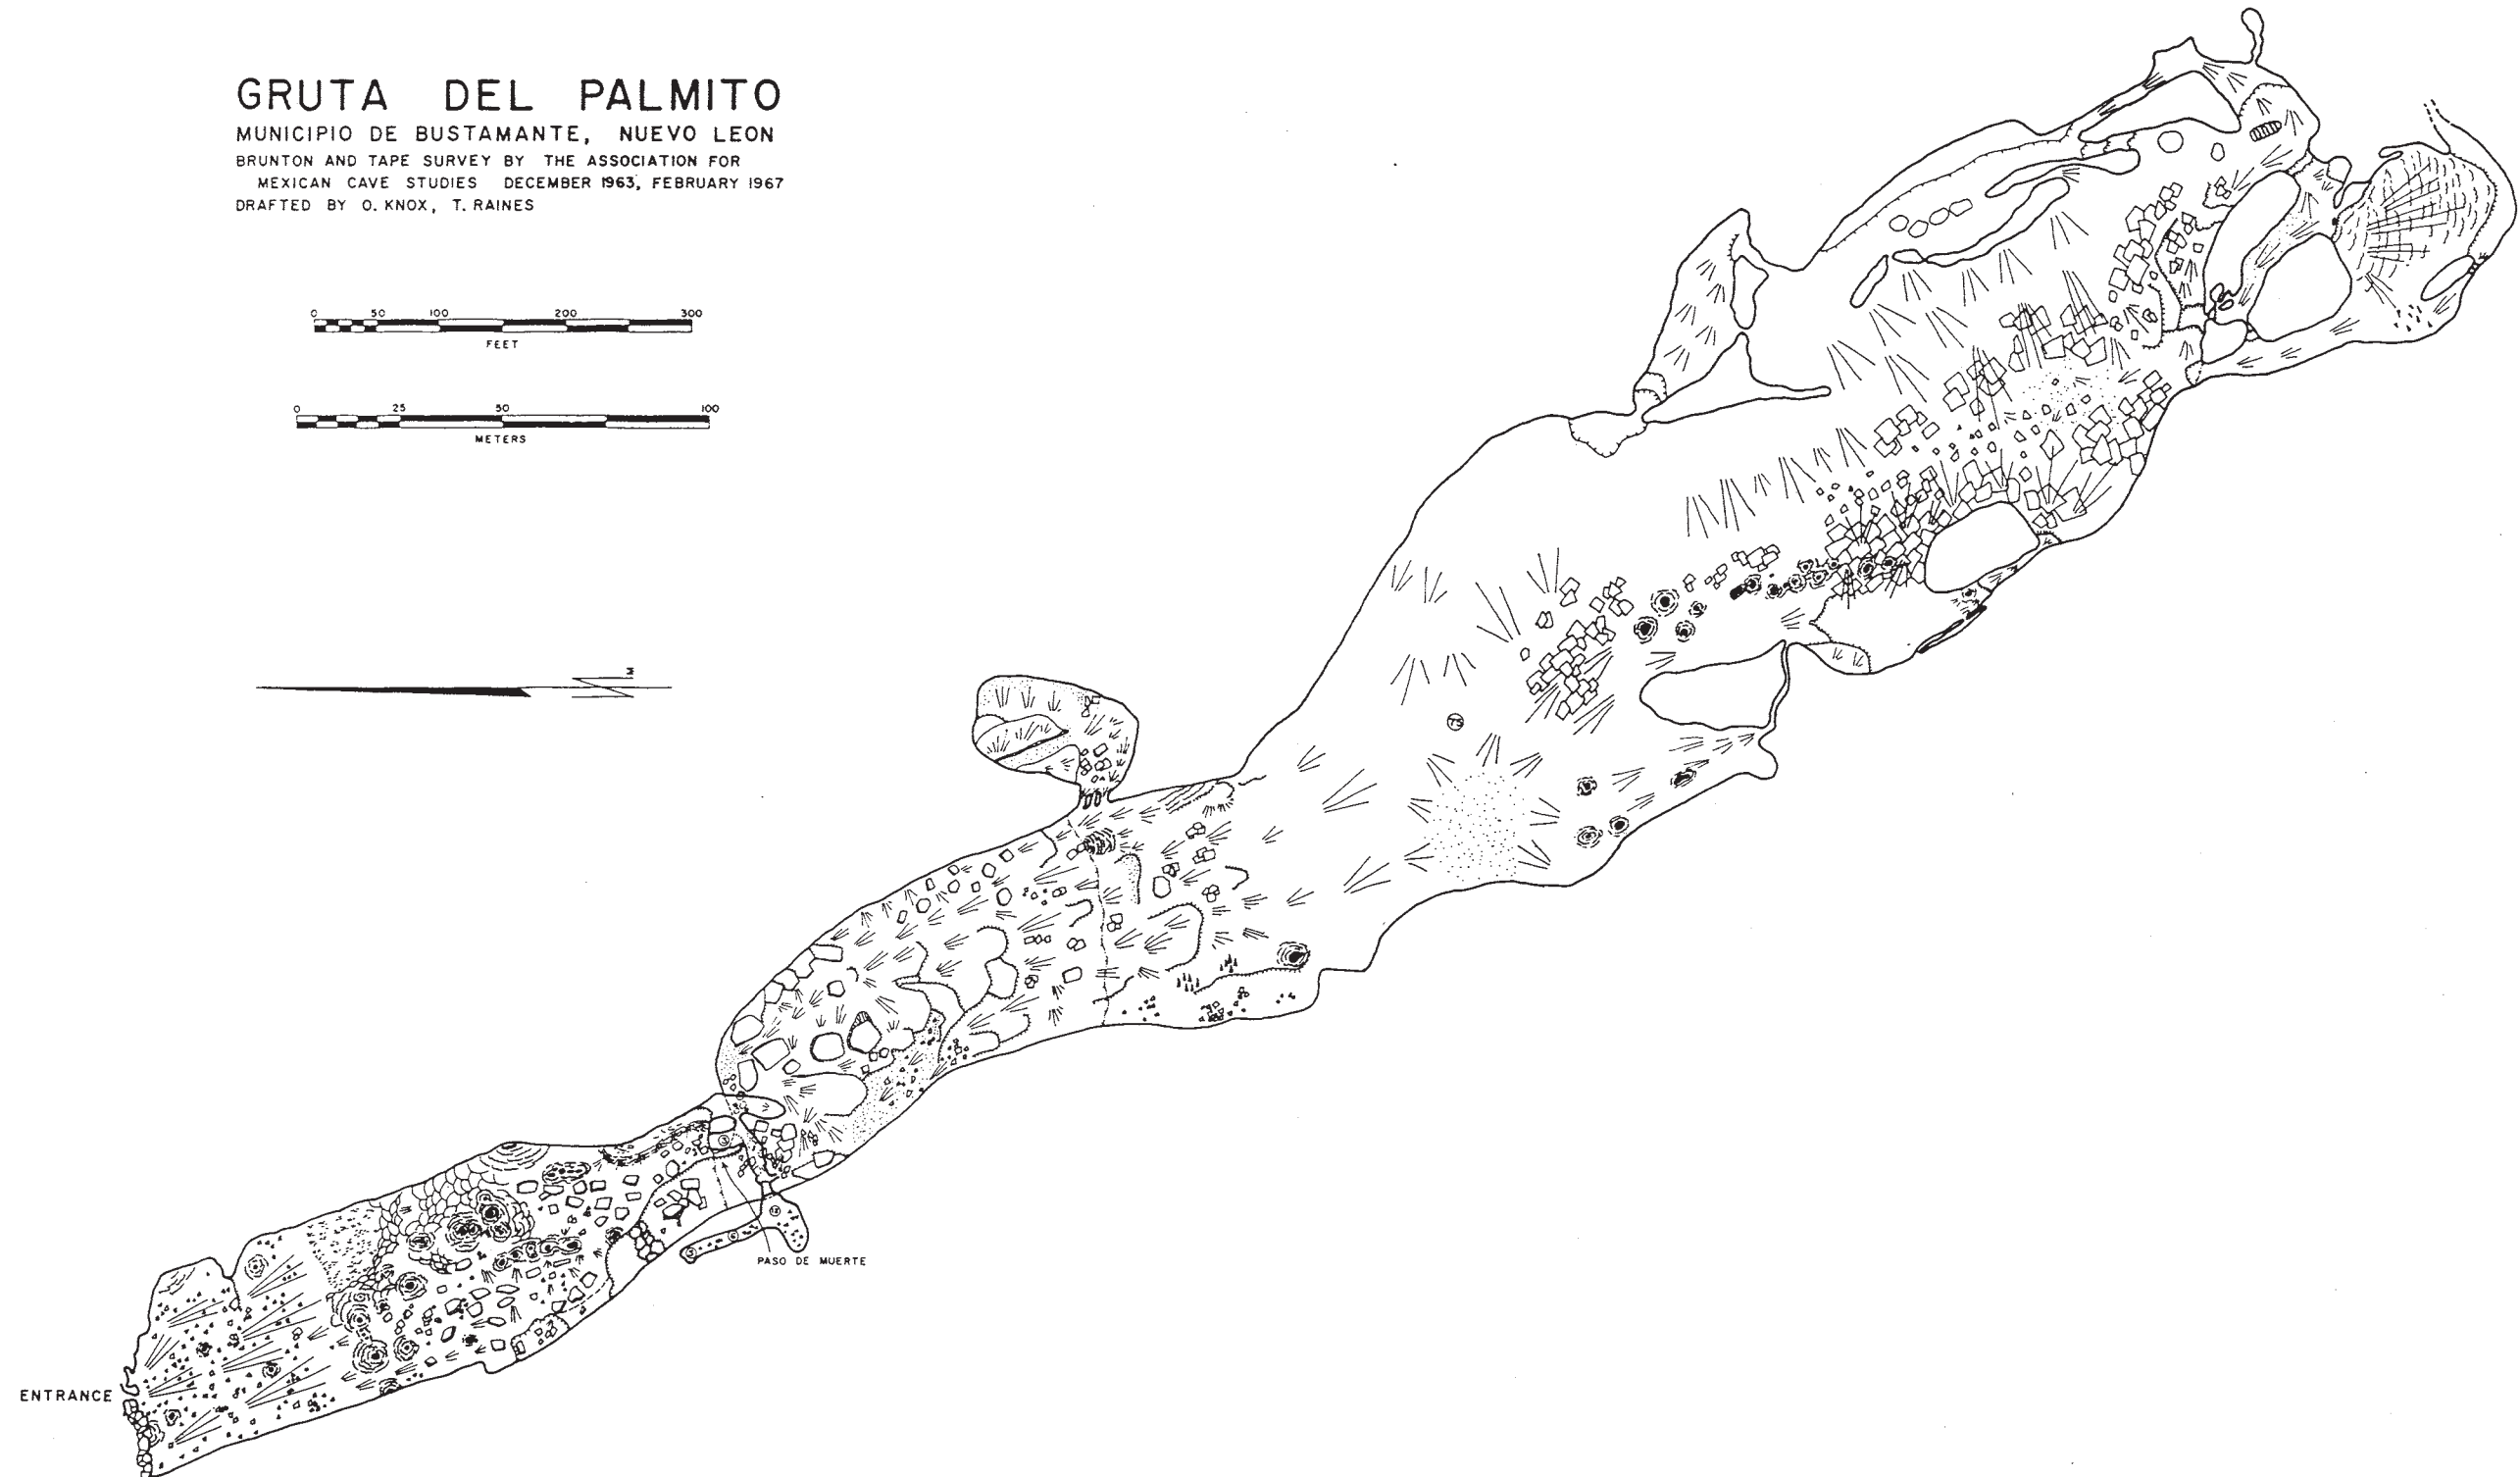

# GRUTA DEL PALMITO

MUNICIPIO DE BUSTAMANTE, NUEVO LEON  
BRUNTON AND TAPE SURVEY BY THE ASSOCIATION FOR  
MEXICAN CAVE STUDIES DECEMBER 1963, FEBRUARY 1967  
DRAFTED BY O. KNOX, T. RAINES

Gruta del Palmito  
Mpo. Bustamante  
Nuevo León

Caves of the Inter-American Highway, p. 17, 1967