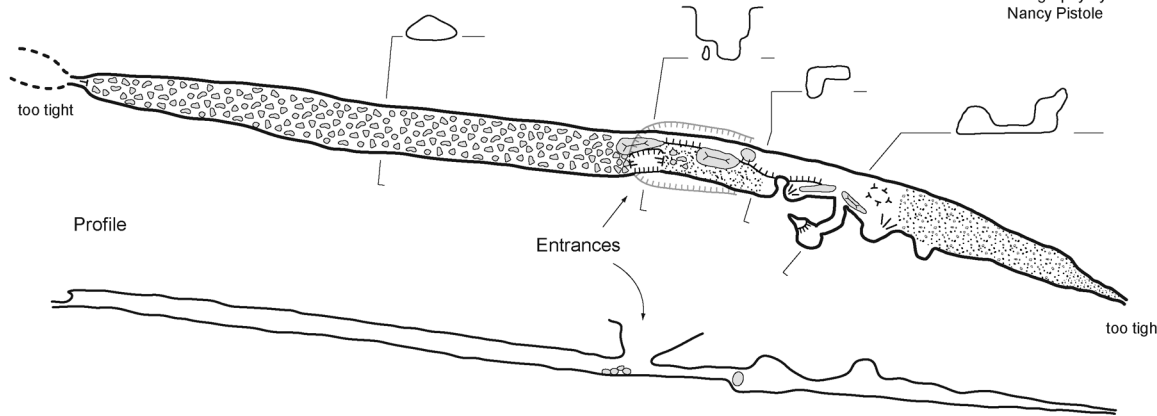

Cueva de Tequila

Reserva de la Biosfera El Pinacate y Gran Desierto de Altar, Sonora, Mexico

Length: approx. 95 meters

Surveyed with baseplate compass and Disto

9 January 2010

Surveyed by:

Russ Harter
Nancy Pistole
John Wyeth

Cartography by:
Nancy Pistole

Nmag 2010

0 5 10 15
Scale in meters

Plan

Cueva de Tequila

Reserva de la Biosfera El Pinacate y Gran Desierto de Altar

Sonora

AMCS Activities Newsletter 33, p. 24, 2010