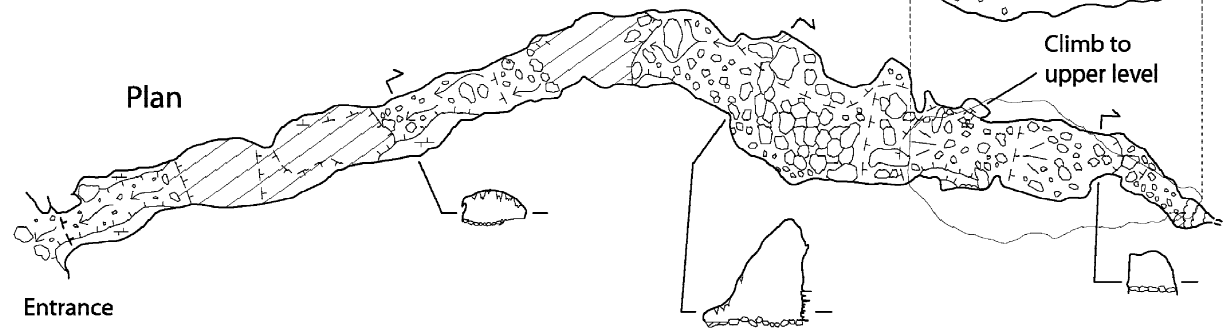

**Cueva Cuncubac**  
Cerro Blanco 4a, Chiapas, Mexico

NAD27CONUS  
Length: 50 m Depth: 12 m  
Drafted by Vickie Siegel  
March 2007

Tape and Suunto survey 16 January 2007 by:  
Paris Ferrand      Erin Niedringhaus  
Laura Rosales Lagarde      Vickie Siegel  
Seth Spoelman      Eladio Terreros Espinosa

Cueva Cuncubac  
Cerro Blanco 4a Secc., Mpo. Tacotalpa  
Tabasco  
AMCS Activities Newsletter 30, p. 87, 2007