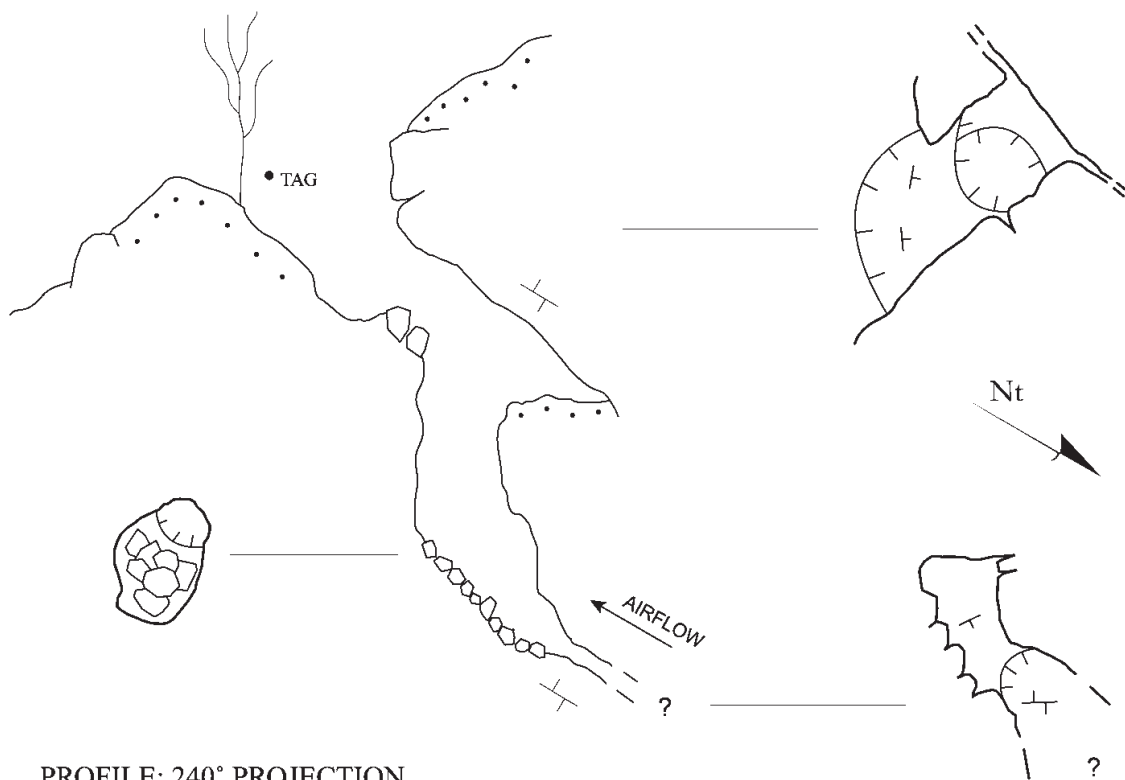

CUEVA DE LA LAVADORA (PEP 513)

Chupaderos
Nuevo León, México

Suunto & Tape Survey, 12 May 2005 by:
Mike Michaels, Nathan Parker, Bev Shade, and Samuel
Rodriguez Muñiz. Drafted by Bev Shade, April 2006
Length: 13 m Depth: 8 m

Cueva de la Lavadora
Chupaderos
Nuevo León

AMCS Activities Newsletter 29, p. 131, 2006

Death Coral Caver, no. 14, p. 8, 2009