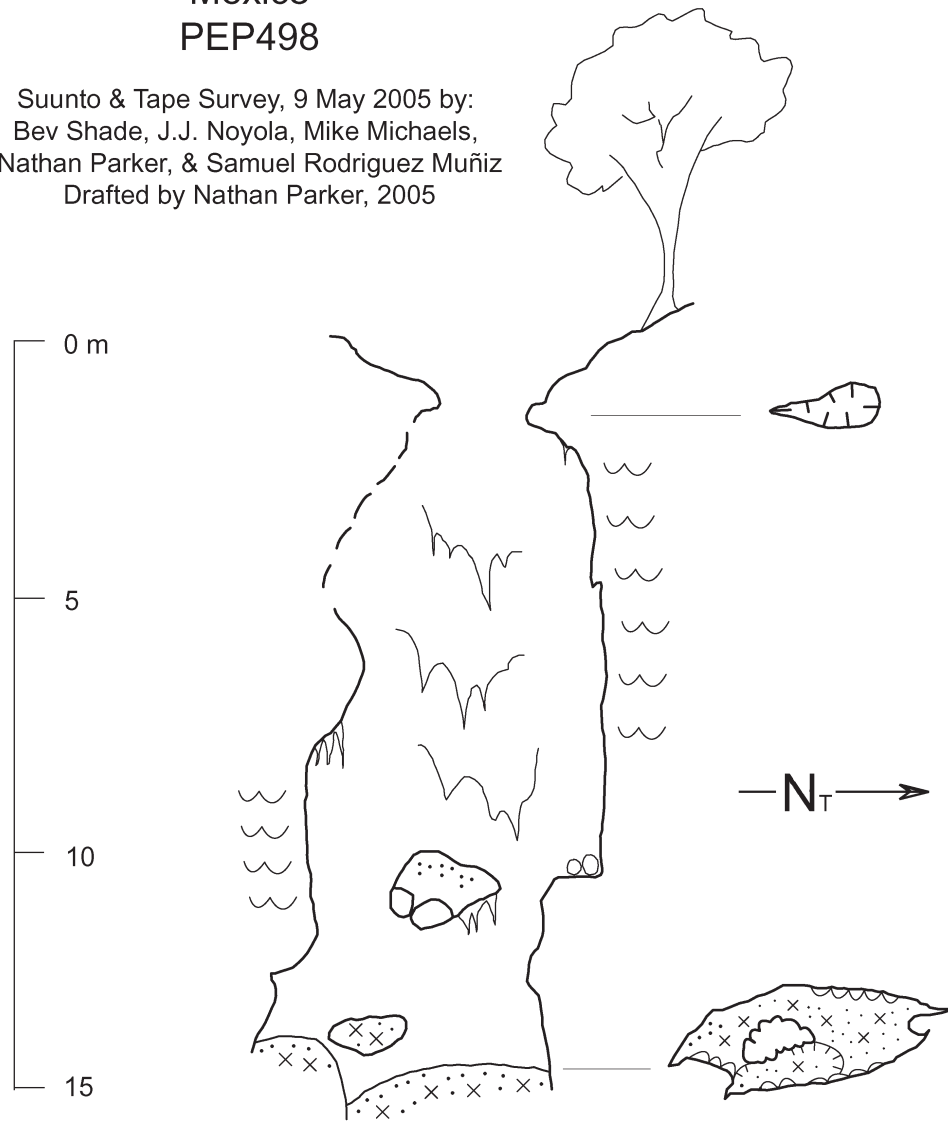

# Pozo del Arbol Llorón

Chupaderos, Nuevo Leon

México

PEP498

Suunto & Tape Survey, 9 May 2005 by:  
Bev Shade, J.J. Noyola, Mike Michaels,  
Nathan Parker, & Samuel Rodriguez Muñiz  
Drafted by Nathan Parker, 2005

PROJECTED PROFILE 250°

Pozo del Arbol Llorón

Chupaderos

Nuevo León

AMCS Activities Newsletter 29, p. 130, 2006

Death Coral Caver, no. 14, p. 6, 2009