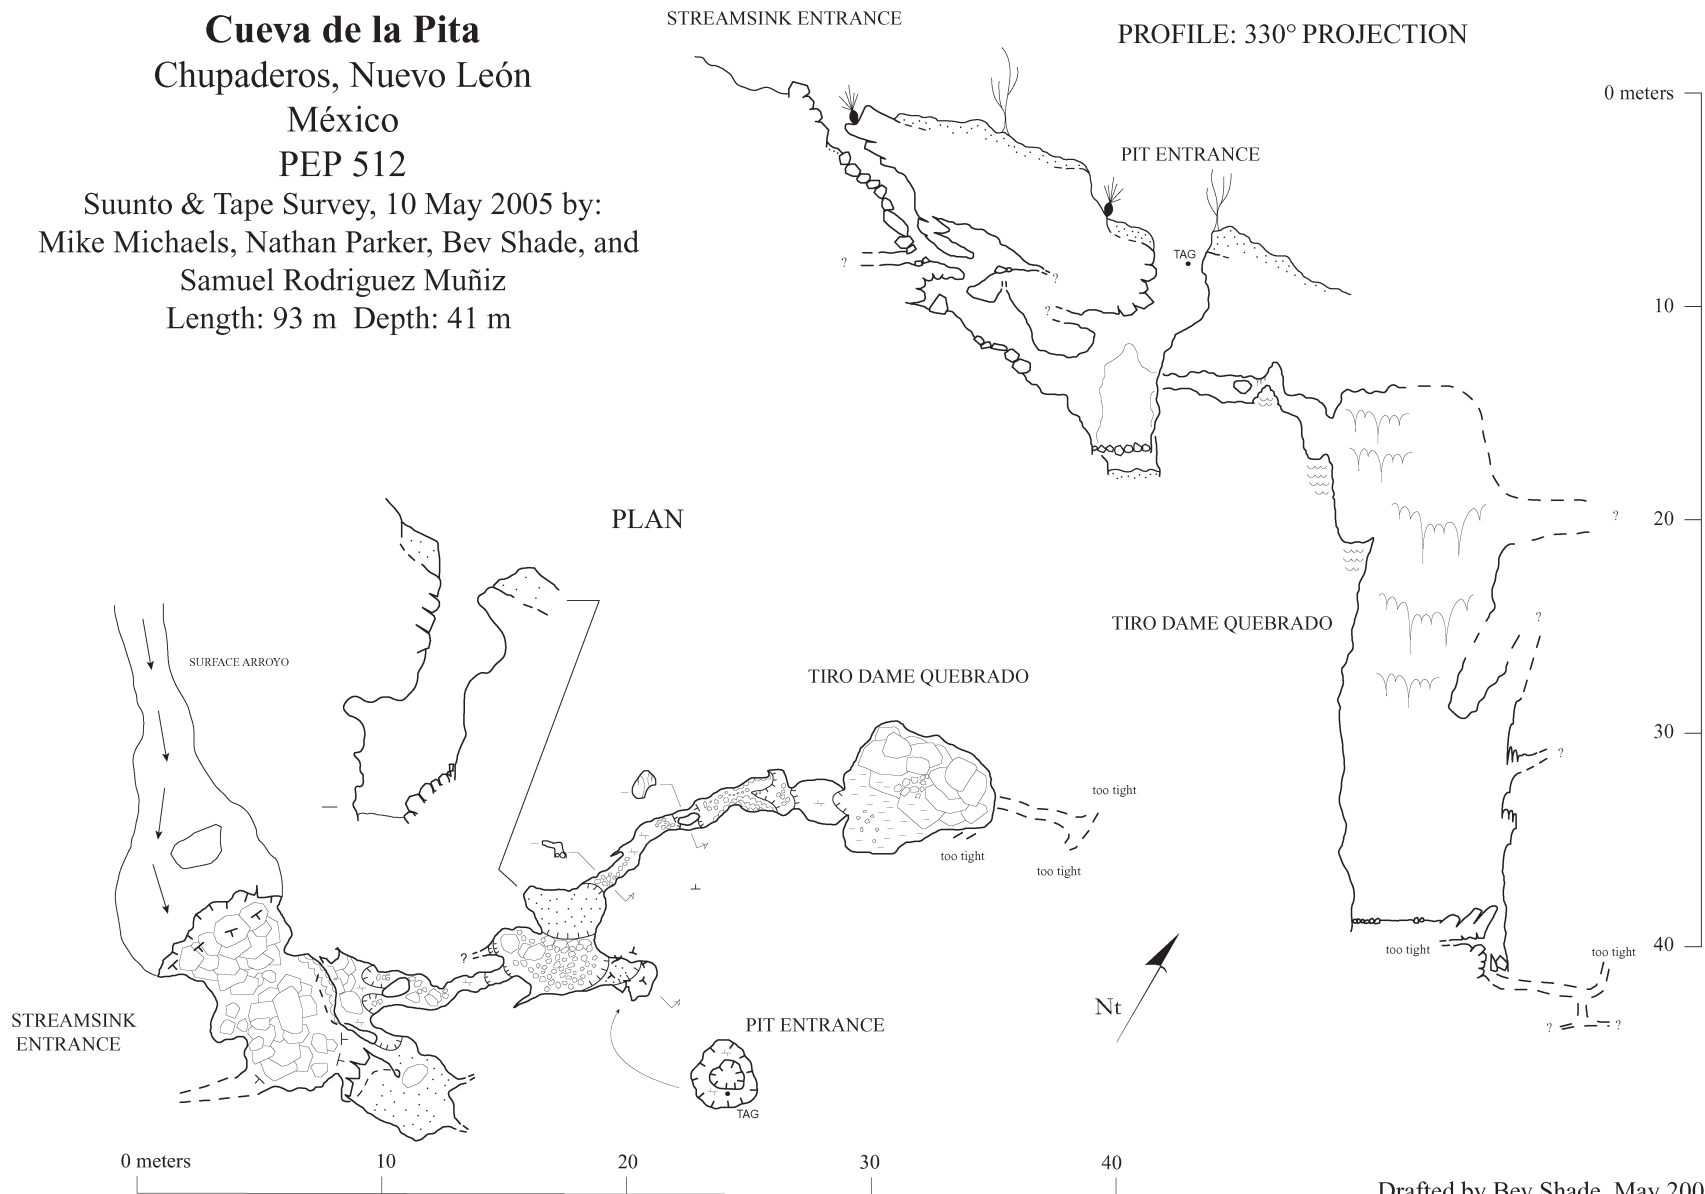

Cueva de la Pita
 Chupaderos, Nuevo León
 México
 PEP 512

Suunto & Tape Survey, 10 May 2005 by:
 Mike Michaels, Nathan Parker, Bev Shade, and
 Samuel Rodriguez Muñiz
 Length: 93 m Depth: 41 m

Drafted by Bev Shade, May 2005

Cueva de la Pita
 Chupaderos
 Nuevo León