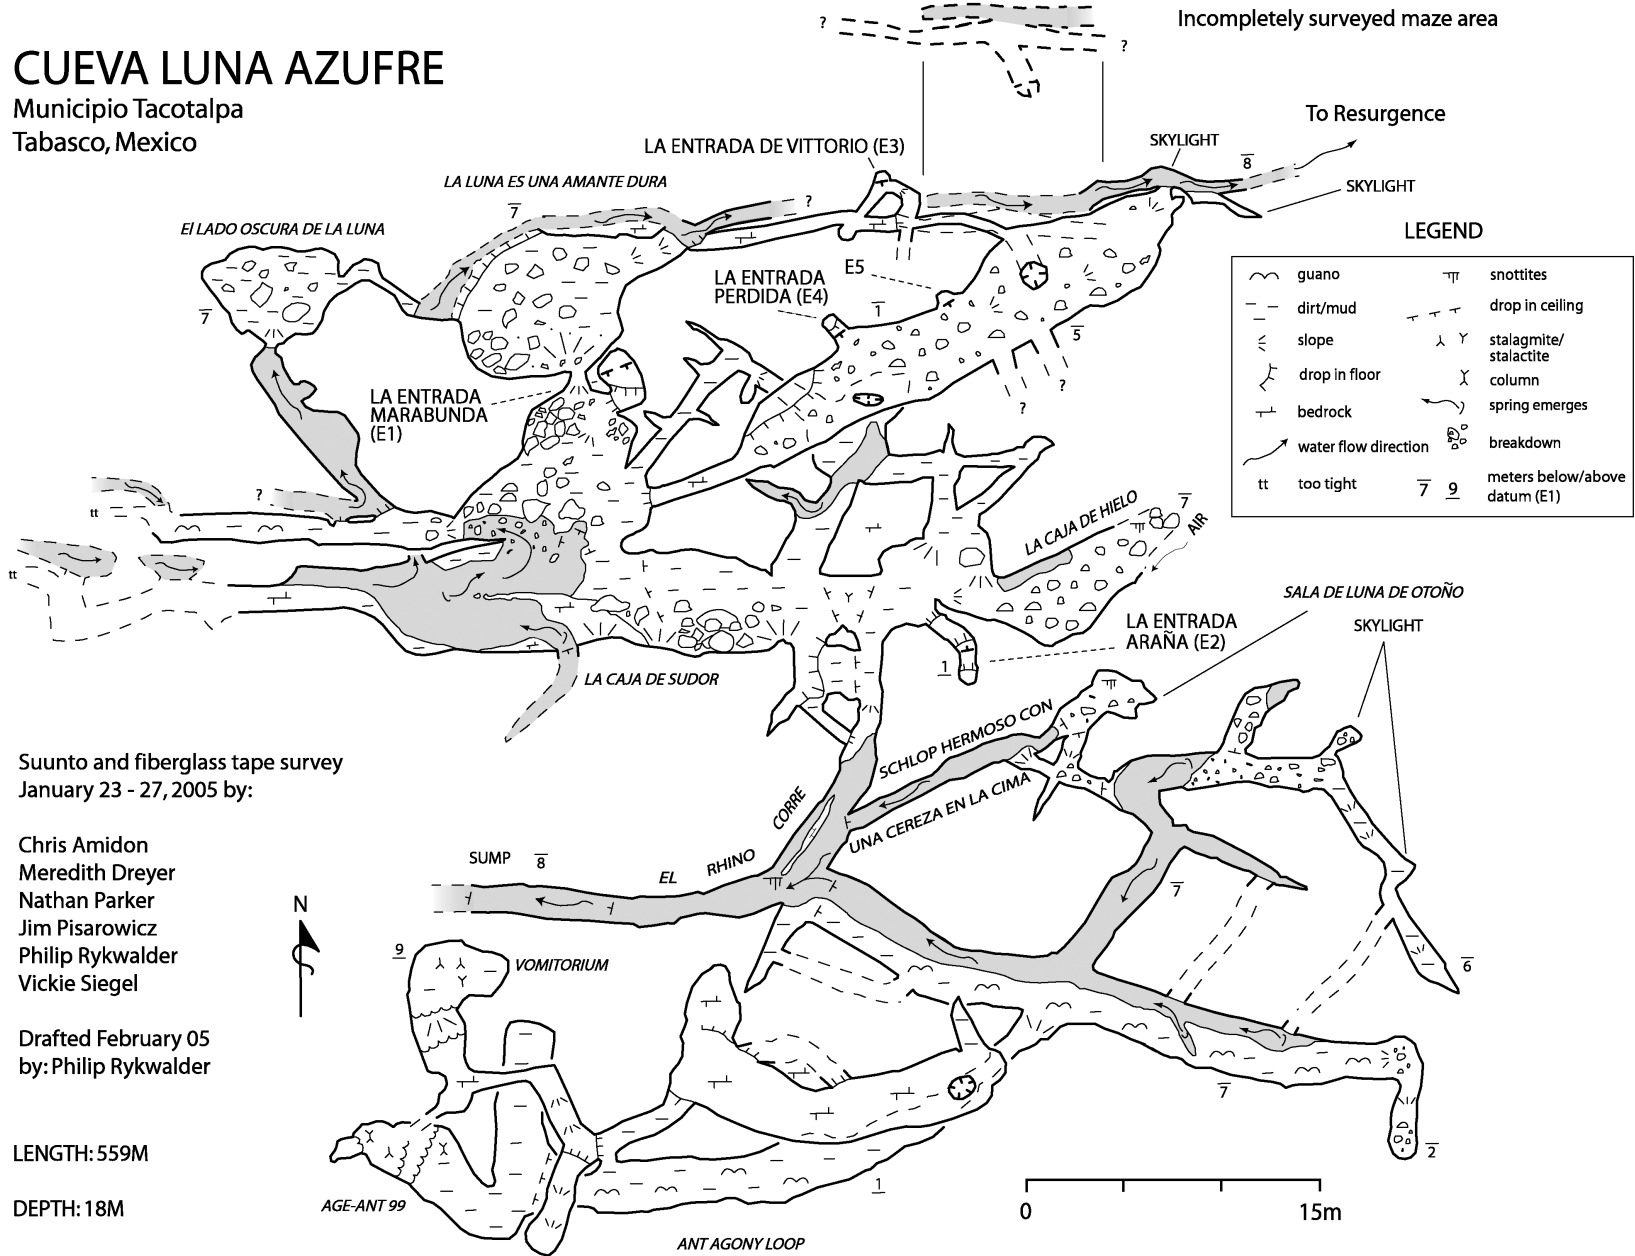

CUEVA LUNA AZUFRE

Municipio Tacotalpa
Tabasco, Mexico

Suunto and fiberglass tape survey
January 23 - 27, 2005 by:

Chris Amidon
Meredith Dreyer
Nathan Parker
Jim Pizarowicz
Philip Rykwaldler
Vickie Siegel

Drafted February 05
by: Philip Rykwaldler

LENGTH: 559M

DEPTH: 18M

Cueva Luna Azufre
Mpo. Tacotalpa
Tabasco