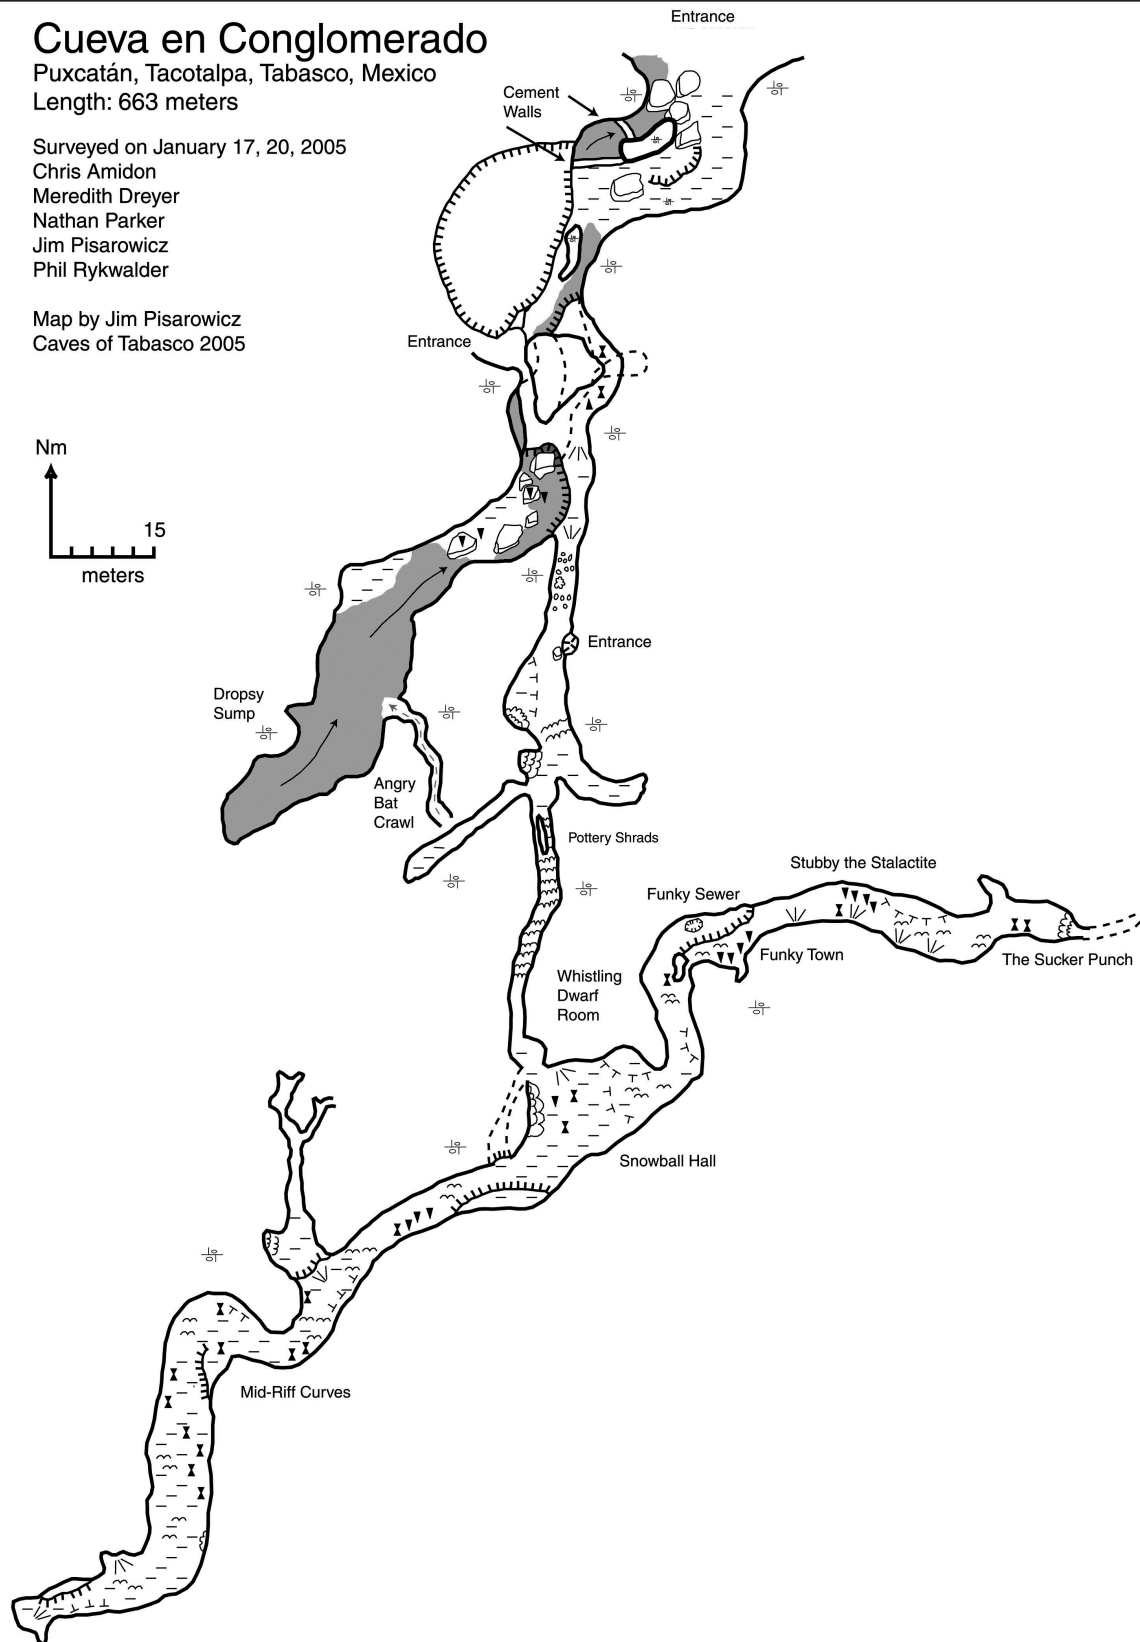

Cueva en Conglomerado

Puxcatán, Tacotalpa, Tabasco, Mexico

Length: 663 meters

Surveyed on January 17, 20, 2005

Chris Amidon

Meredith Dreyer

Nathan Parker

Jim Pisarowicz

Phil Rykwalder

Map by Jim Pisarowicz

Caves of Tabasco 2005

Cueva en Congolmerado
Puxcatlán, Mpo. Tacotalpa
Tabasco