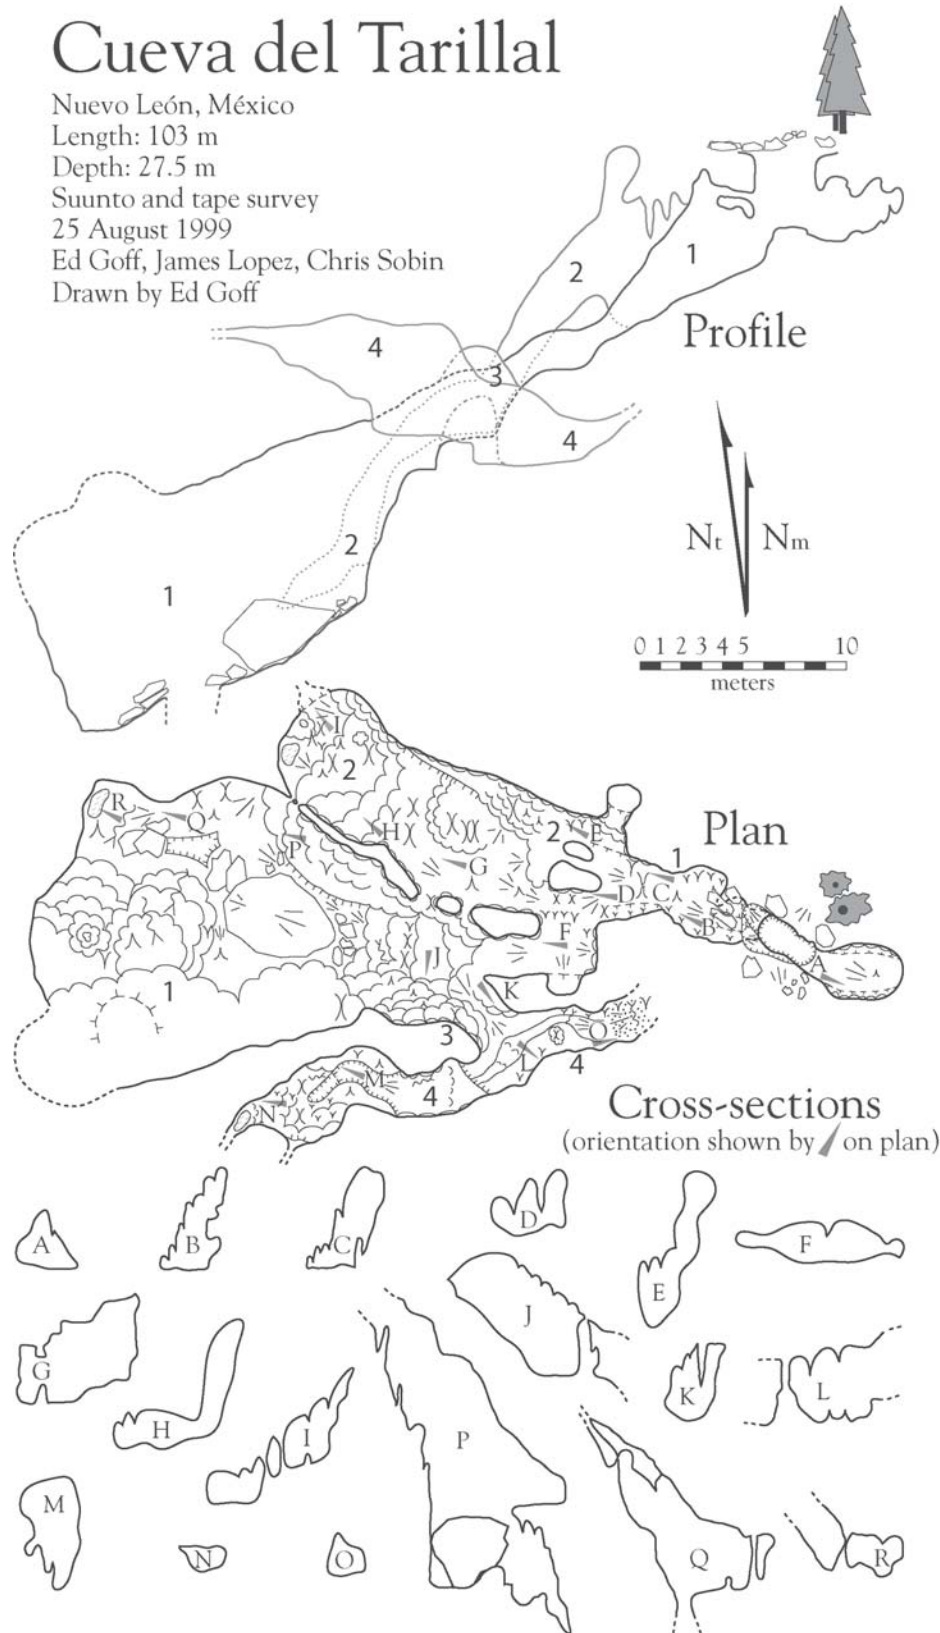

Cueva del Tarillal

Nuevo León, México

Length: 103 m

Depth: 27.5 m

Suunto and tape survey

25 August 1999

Ed Goff, James Lopez, Chris Sobin

Drawn by Ed Goff

Cueva del Tarillal

Arteaga

Nuevo León