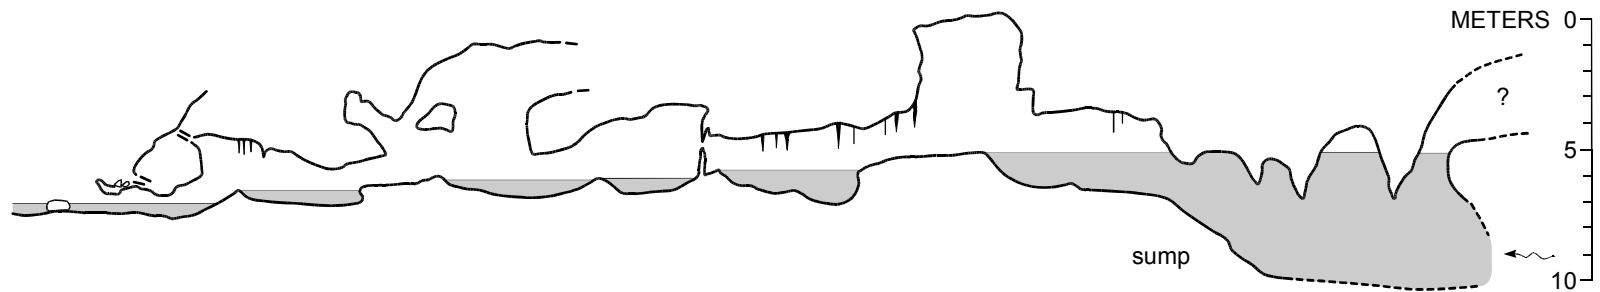

PLAN: ROTATED 285 DEGREES

CUEVA DE EL TULE
LAMPAZOS, NUEVO LEON

SUUNTO AND TAPE SURVEY
24 JANUARY 1998
PETER SPROUSE, MARIA TEHRANY, CYNDIE WALCK
LENGTH: 50 METERS DEPTH: 10 METERS
DRAWN BY PETER SPROUSE
SUMP SKETCHED BY CHARLEY SAVVAS

PROFILE: 285 DEGREE VIEW

Cueva de el Tule
Lampazos
Nuevo León