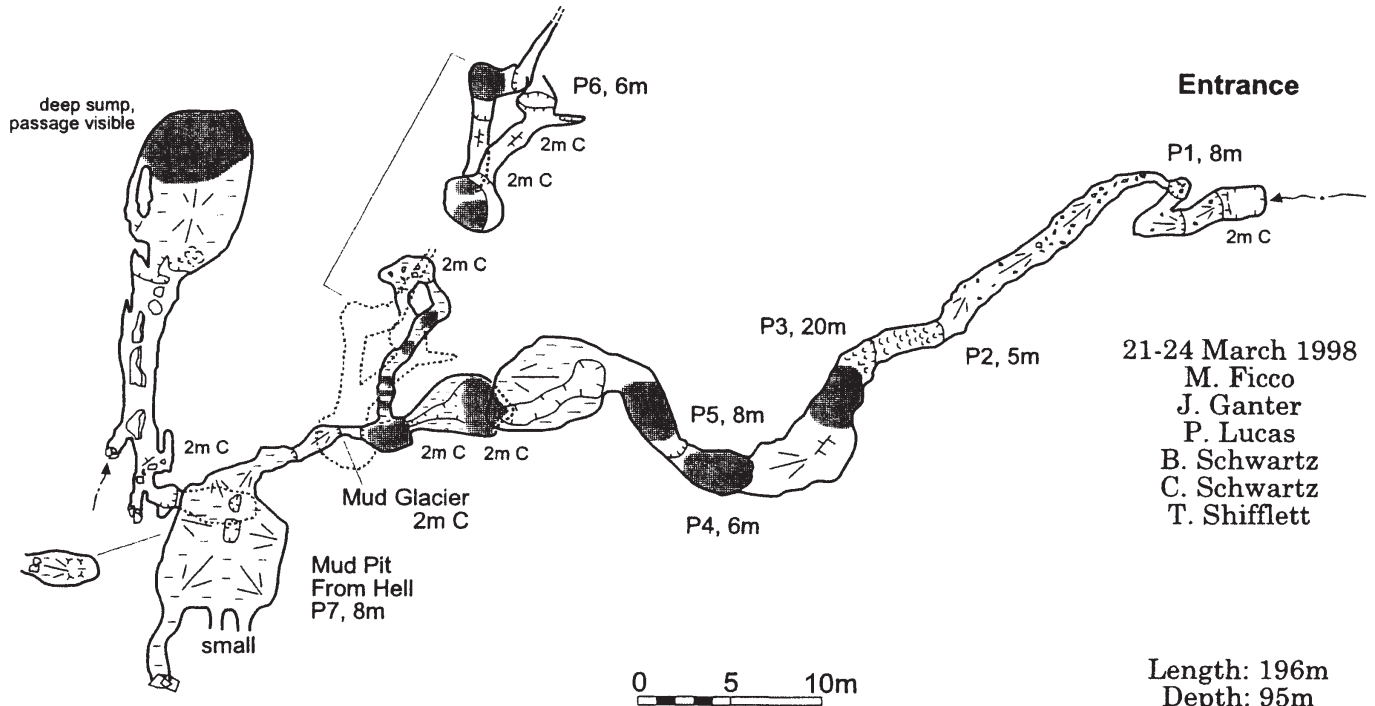

Cueva de los Ecos

San Gabriel,
San Luis Potosi,
Mexico

Plan View
Sheet 1 of 2

21-24 March 1998
M. Ficco
J. Ganter
P. Lucas
B. Schwartz
C. Schwartz
T. Shifflett

Length: 196m
Depth: 95m

Drawn by
J. Ganter

Cueva de los Ecos

San Gabriel,
San Luis Potosi,
Mexico

135-degree Profile View

Cueva de los Ecos
San Gabriel (Alaquines topo quadrangle)
San Luis Potosí

AMCS Activities Newsletter no. 23, pp. 28 and 31, 1999