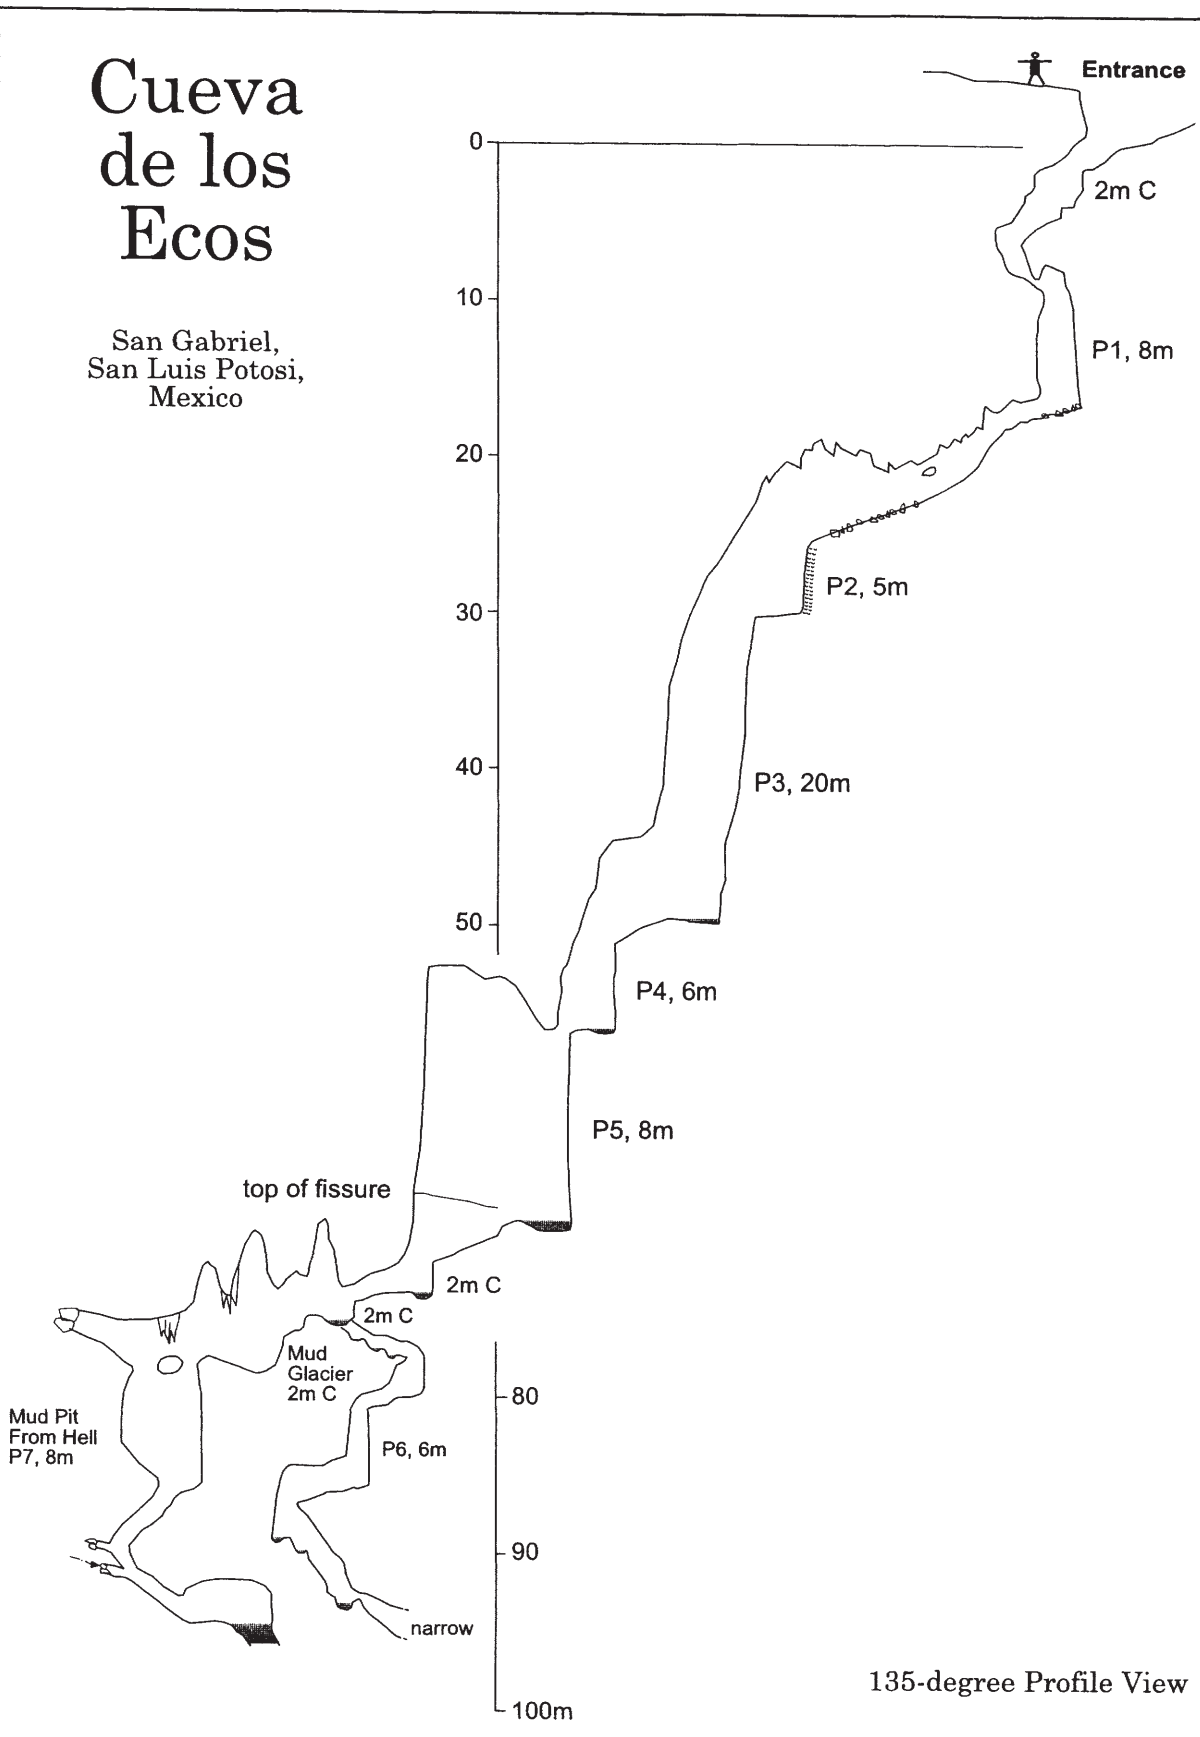

Cueva de los Ecos

San Gabriel,
San Luis Potosi,
Mexico

Plan View
Sheet 1 of 2

21-24 March 1998
M. Ficco
J. Ganter
P. Lucas
B. Schwartz
C. Schwartz
T. Shifflett

Length: 196m
Depth: 95m

Drawn by
J. Ganter

Cueva de los Ecos

San Gabriel,
San Luis Potosi,
Mexico

135-degree Profile View

Cueva de los Ecos
San Gabriel (Alaquines topo quadrangle)
San Luis Potosí

AMCS Activities Newsletter no. 23, pp. 28 and 31, 1999