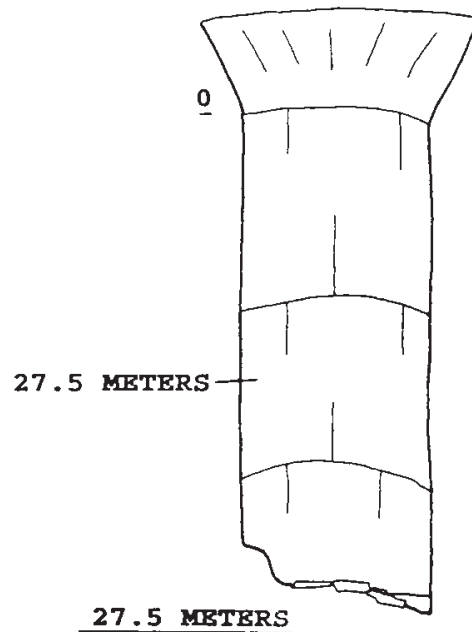

SIMA LA PICADURA
EN EL PECHO
CERRO BLANCO, SOCONUSCO
PUEBLO NUEVO SOLISTAHUACAN
CHIAPAS, MEXICO

DEPTH: 27.5 METERS
L.S.D.: 38.5 METERS
GRADE 5 SURVEY BY
JAMES H. SMITH, MARION O.
SMITH, AND TED WILSON
3/26/96
DRAFTED BY JAMES SMITH
1997