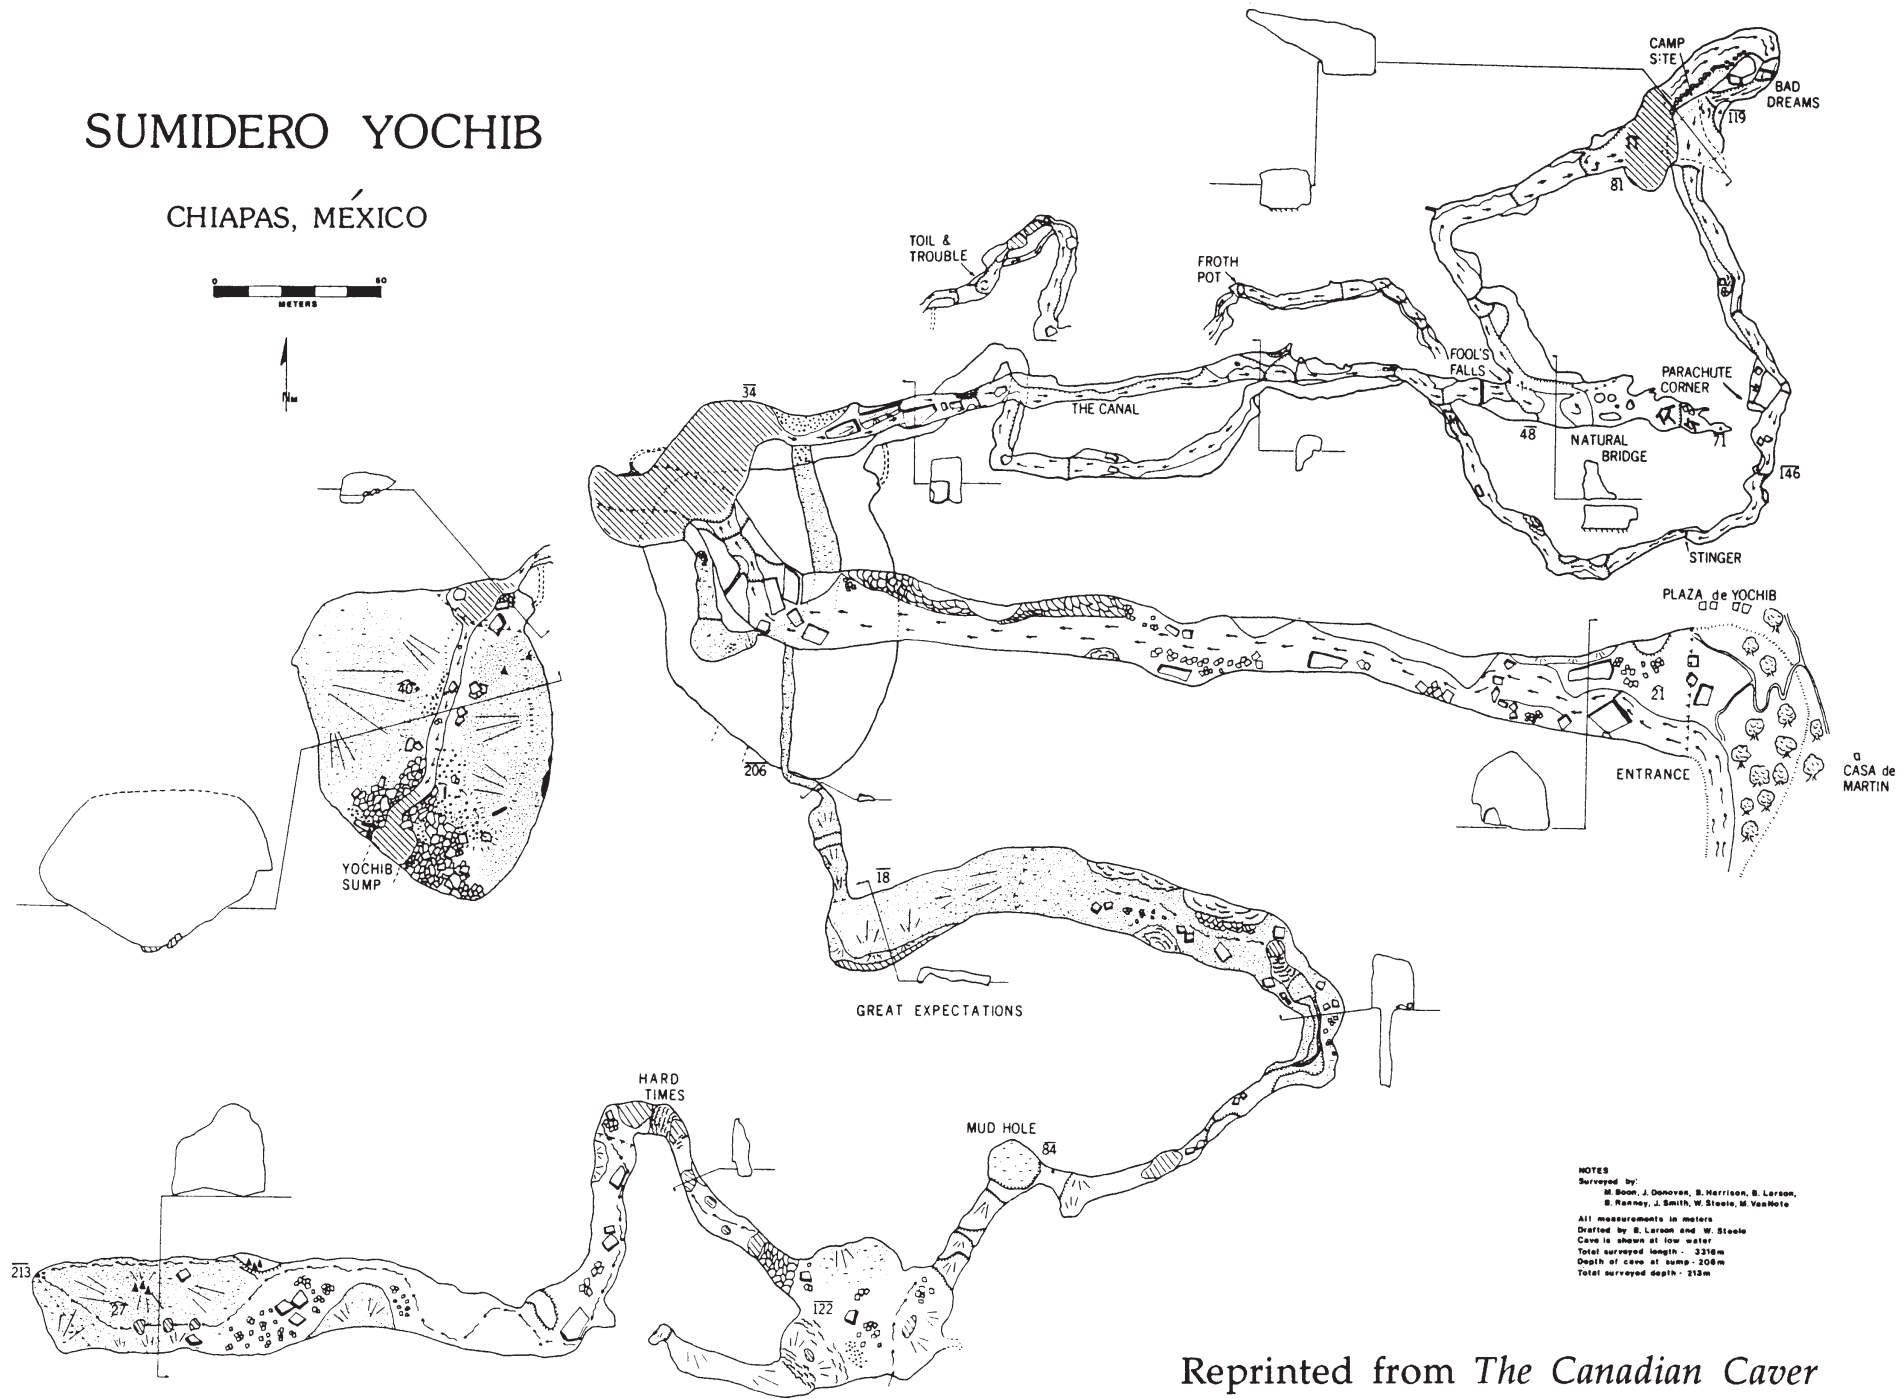

SUMIDERO YOCHIB

CHIAPAS, MÉXICO

© 1977 William Steele

Reprinted from *The Canadian Caver*
volume 9, number 2, page 5, 1977

Sumidero Yochib
Yochib
Chiapas

Canadian Caver, vol. 9, no. 2, p. 5, 1977
AMCS Activities Newsletter no. 22, p. 34, 1997