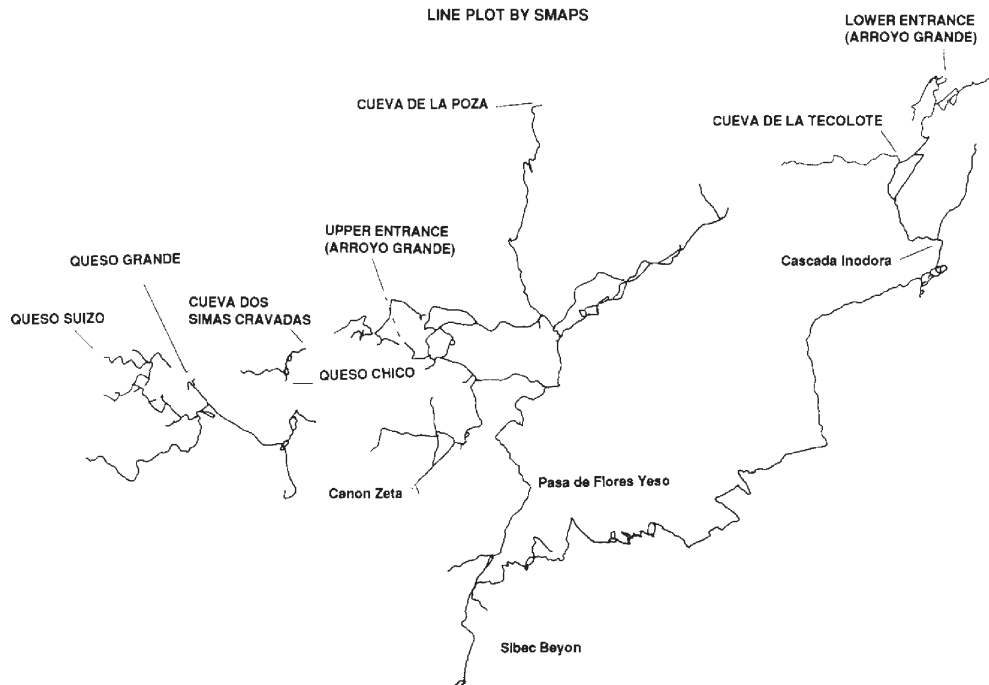

CUEVA DE ARROYO GRANDE AND OTHER AREA CAVES CHIAPAS, MEXICO

COMPASS & INCLINOMETER SURVEY

Chuck Allen	Peter Haberland
Liz Canning	Matt Oliphant
Mark Crapelle	Jim Pisarowicz
Michelle Comstock	Mike Sellars
Ruben Comstock	Joanne Smith
Don Coons	Chris Welsh
Miles Drake	Dave West
Sheri Engler	Karen Willmes
Don Glasco	Jerry Wilson
Fred Grady	Tom Wilson

Kambesis 1992

Cueva de Arroyo Grande and nearby caves
Arroyo Grande, Mpo. Pueblo Nuevo Solistahuacán
Chiapas
AMCS Activities Newsletter no. 19, p. 30, 1992