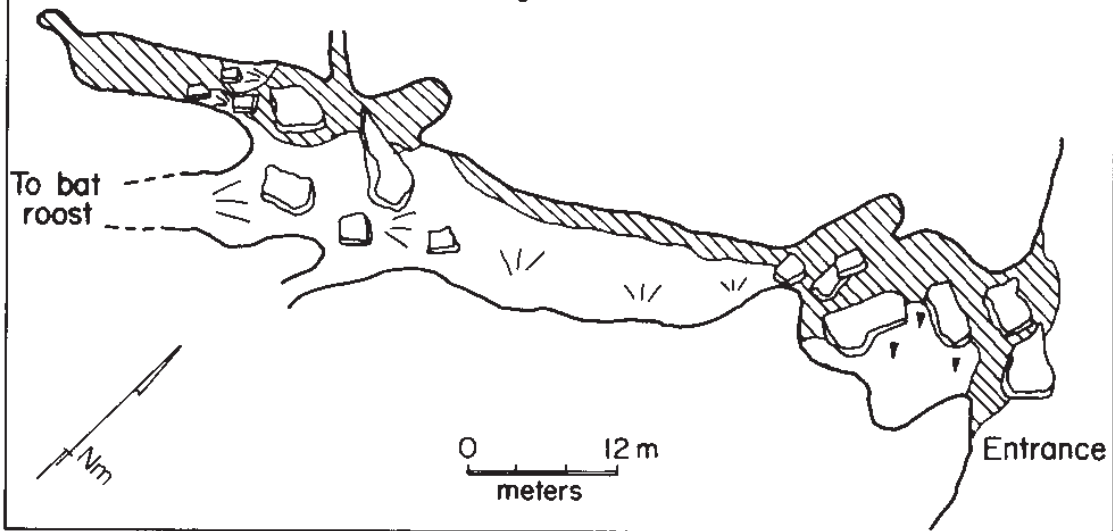

**CUEVA ELECTRICO**  
Teapa, Tabasco

Survey by Warren Netherton, Jim Pisarowicz  
17 February 1987  
Map by: Jim Pisarowicz, Jeff Horowitz  
Plot by SMAPS  
Length: 78 meters

Cueva Eléctrico  
Mpo. Teapa  
Tabasco