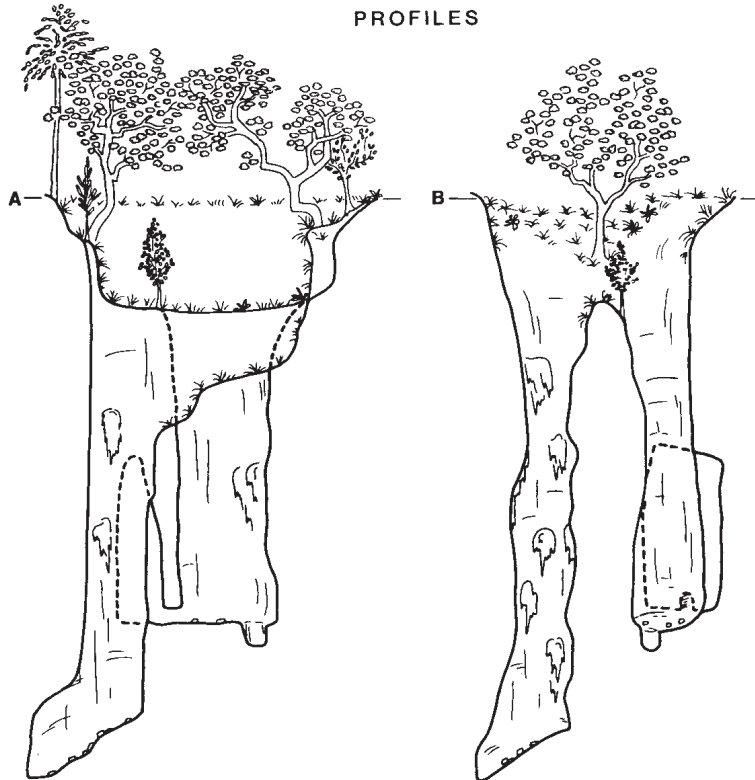

SOTANO DE LA CUEVA

TAMAULIPAS, MEXICO

Suunto and tape survey October 17, 1986 by:
Bill Farr and Carol Vesely
All symbols AMCS standard
Drafted by C.A.VESely, 1986

PLAN

PROFILES

Sótano de la Cueva
Mesas Juárez, Mpo. Villa Hidalgo
Tamaulipas
AMCS Activities Newsletter no. 16, p. 15, 1987