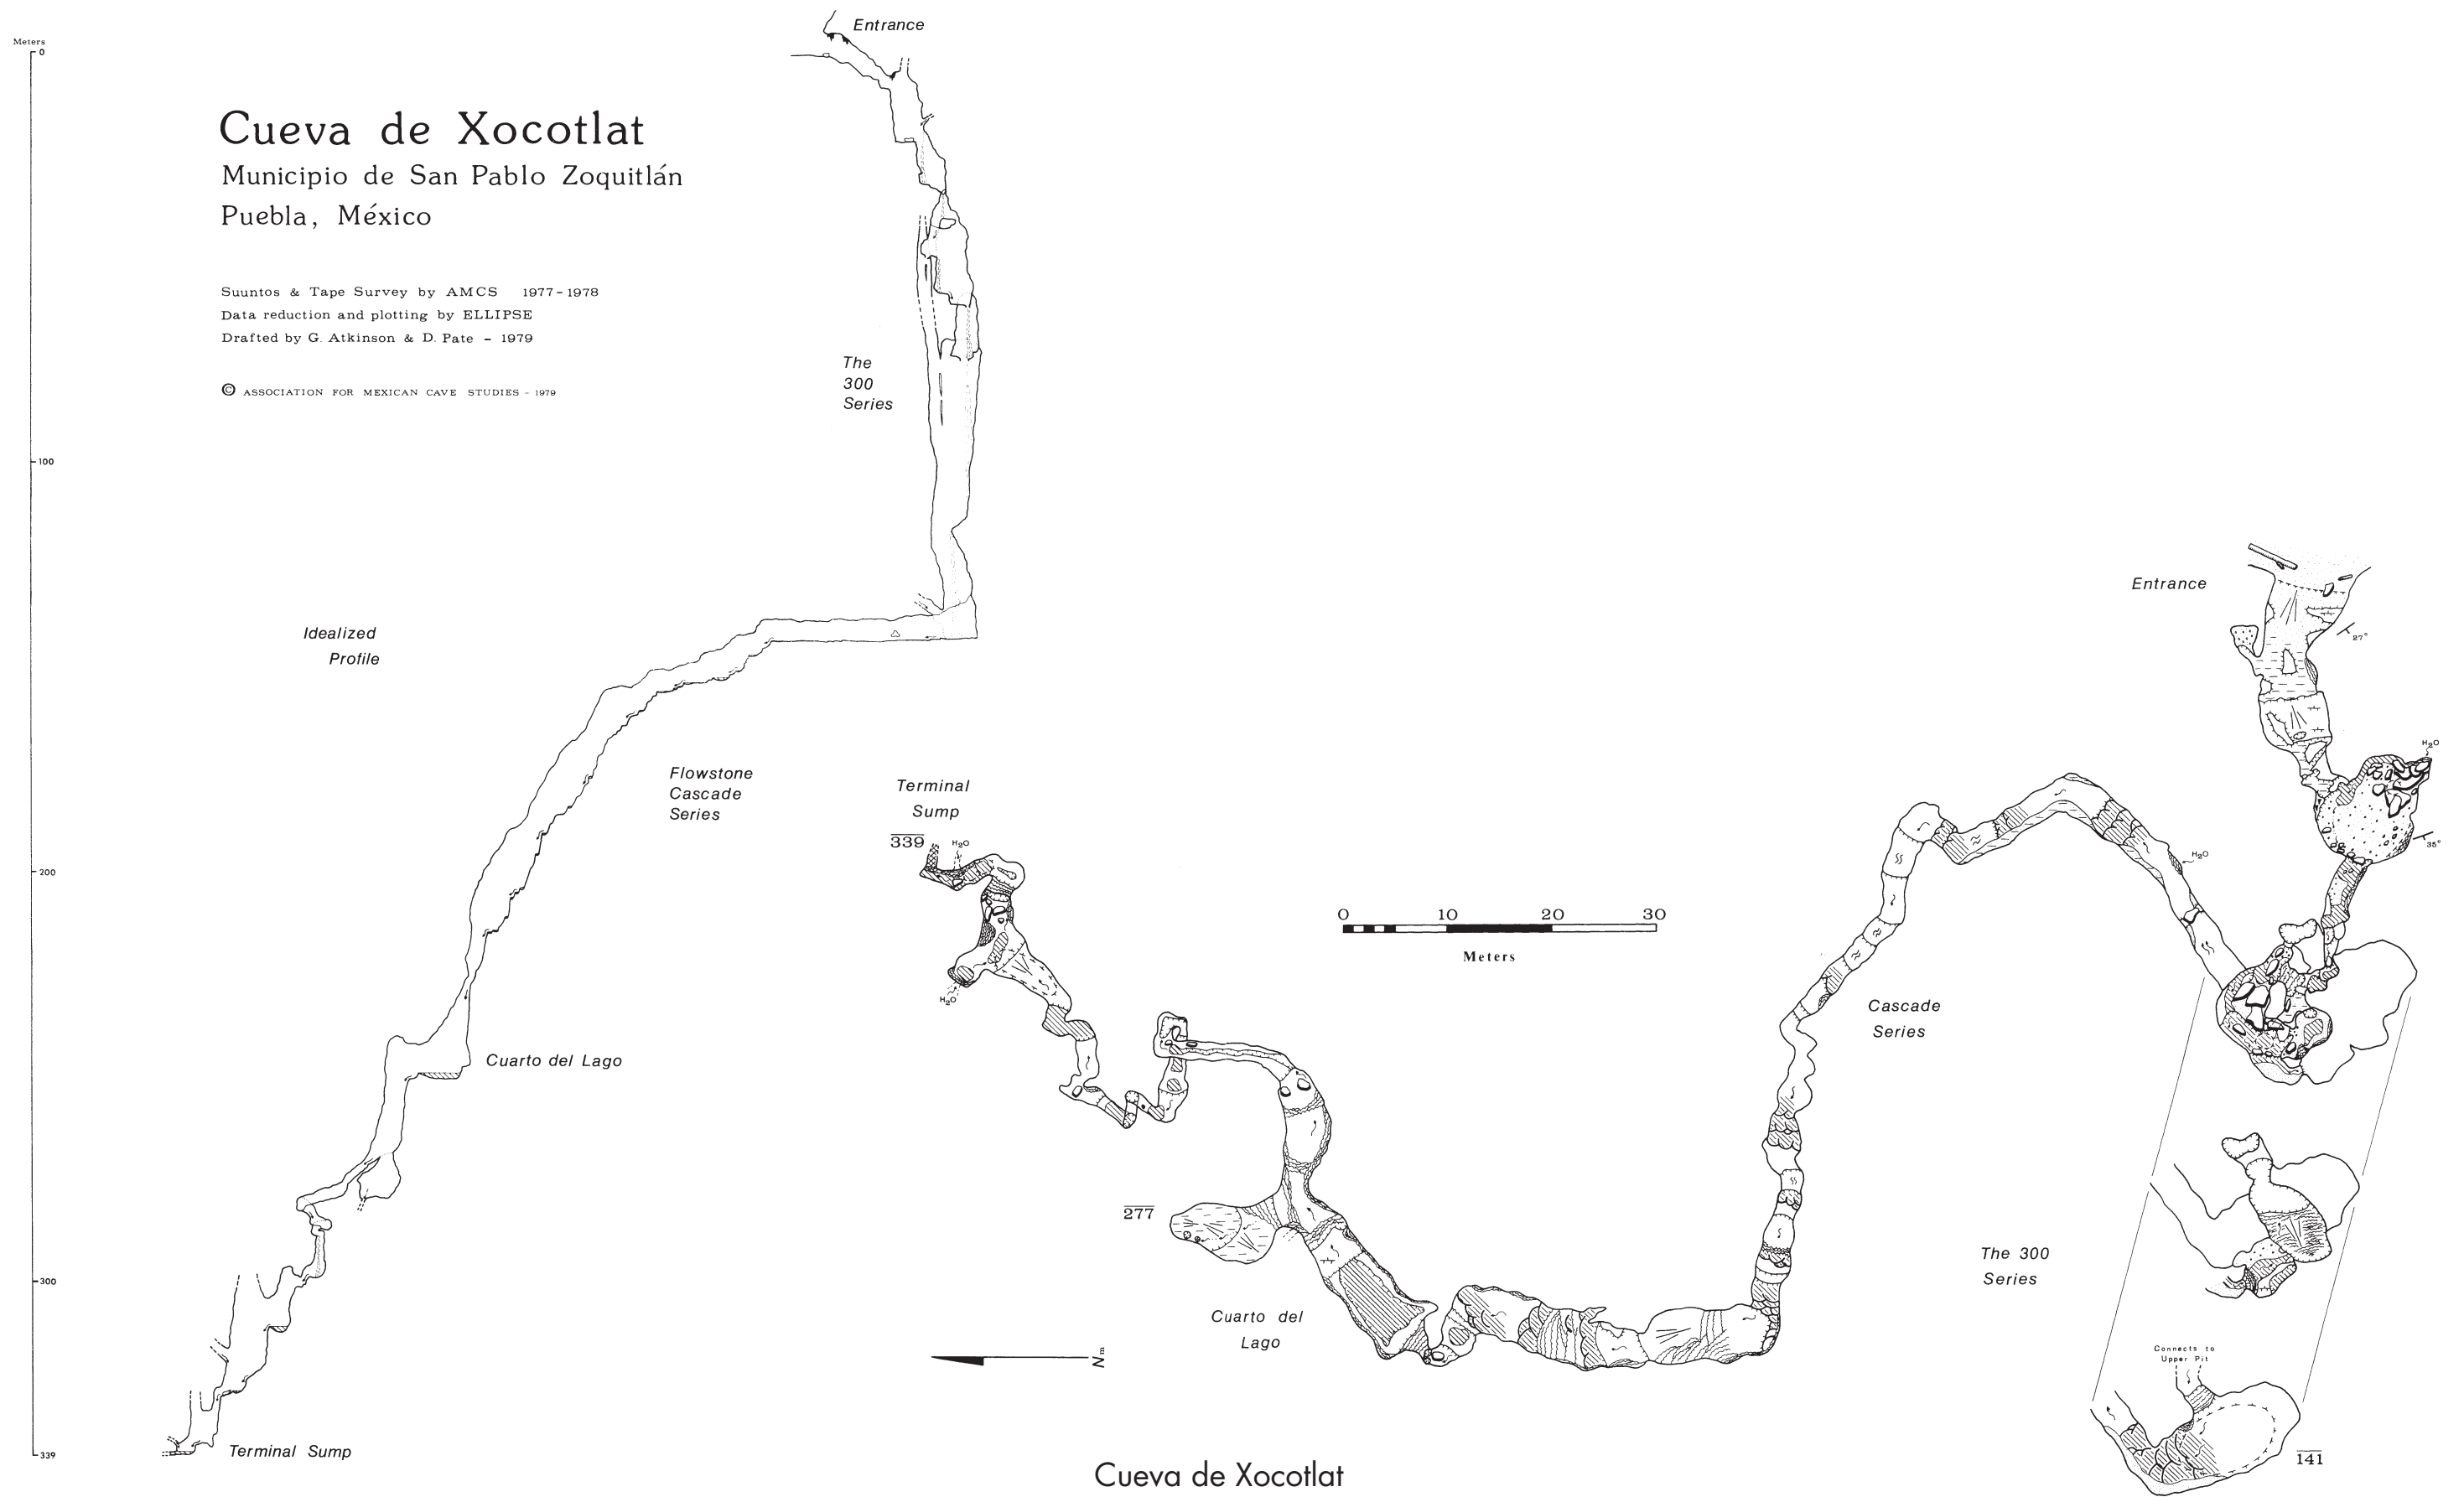

Cueva de Xocotlat

Municipio de San Pablo Zoquitlán
Puebla, México

Suuntos & Tape Survey by AMCS 1977-1978
Data reduction and plotting by ELLIPSE
Drafted by G. Atkinson & D. Pate - 1979

© ASSOCIATION FOR MEXICAN CAVE STUDIES - 1979

Cueva de Xocotlat
Mpo. San Pablo Zoquitlán
Puebla