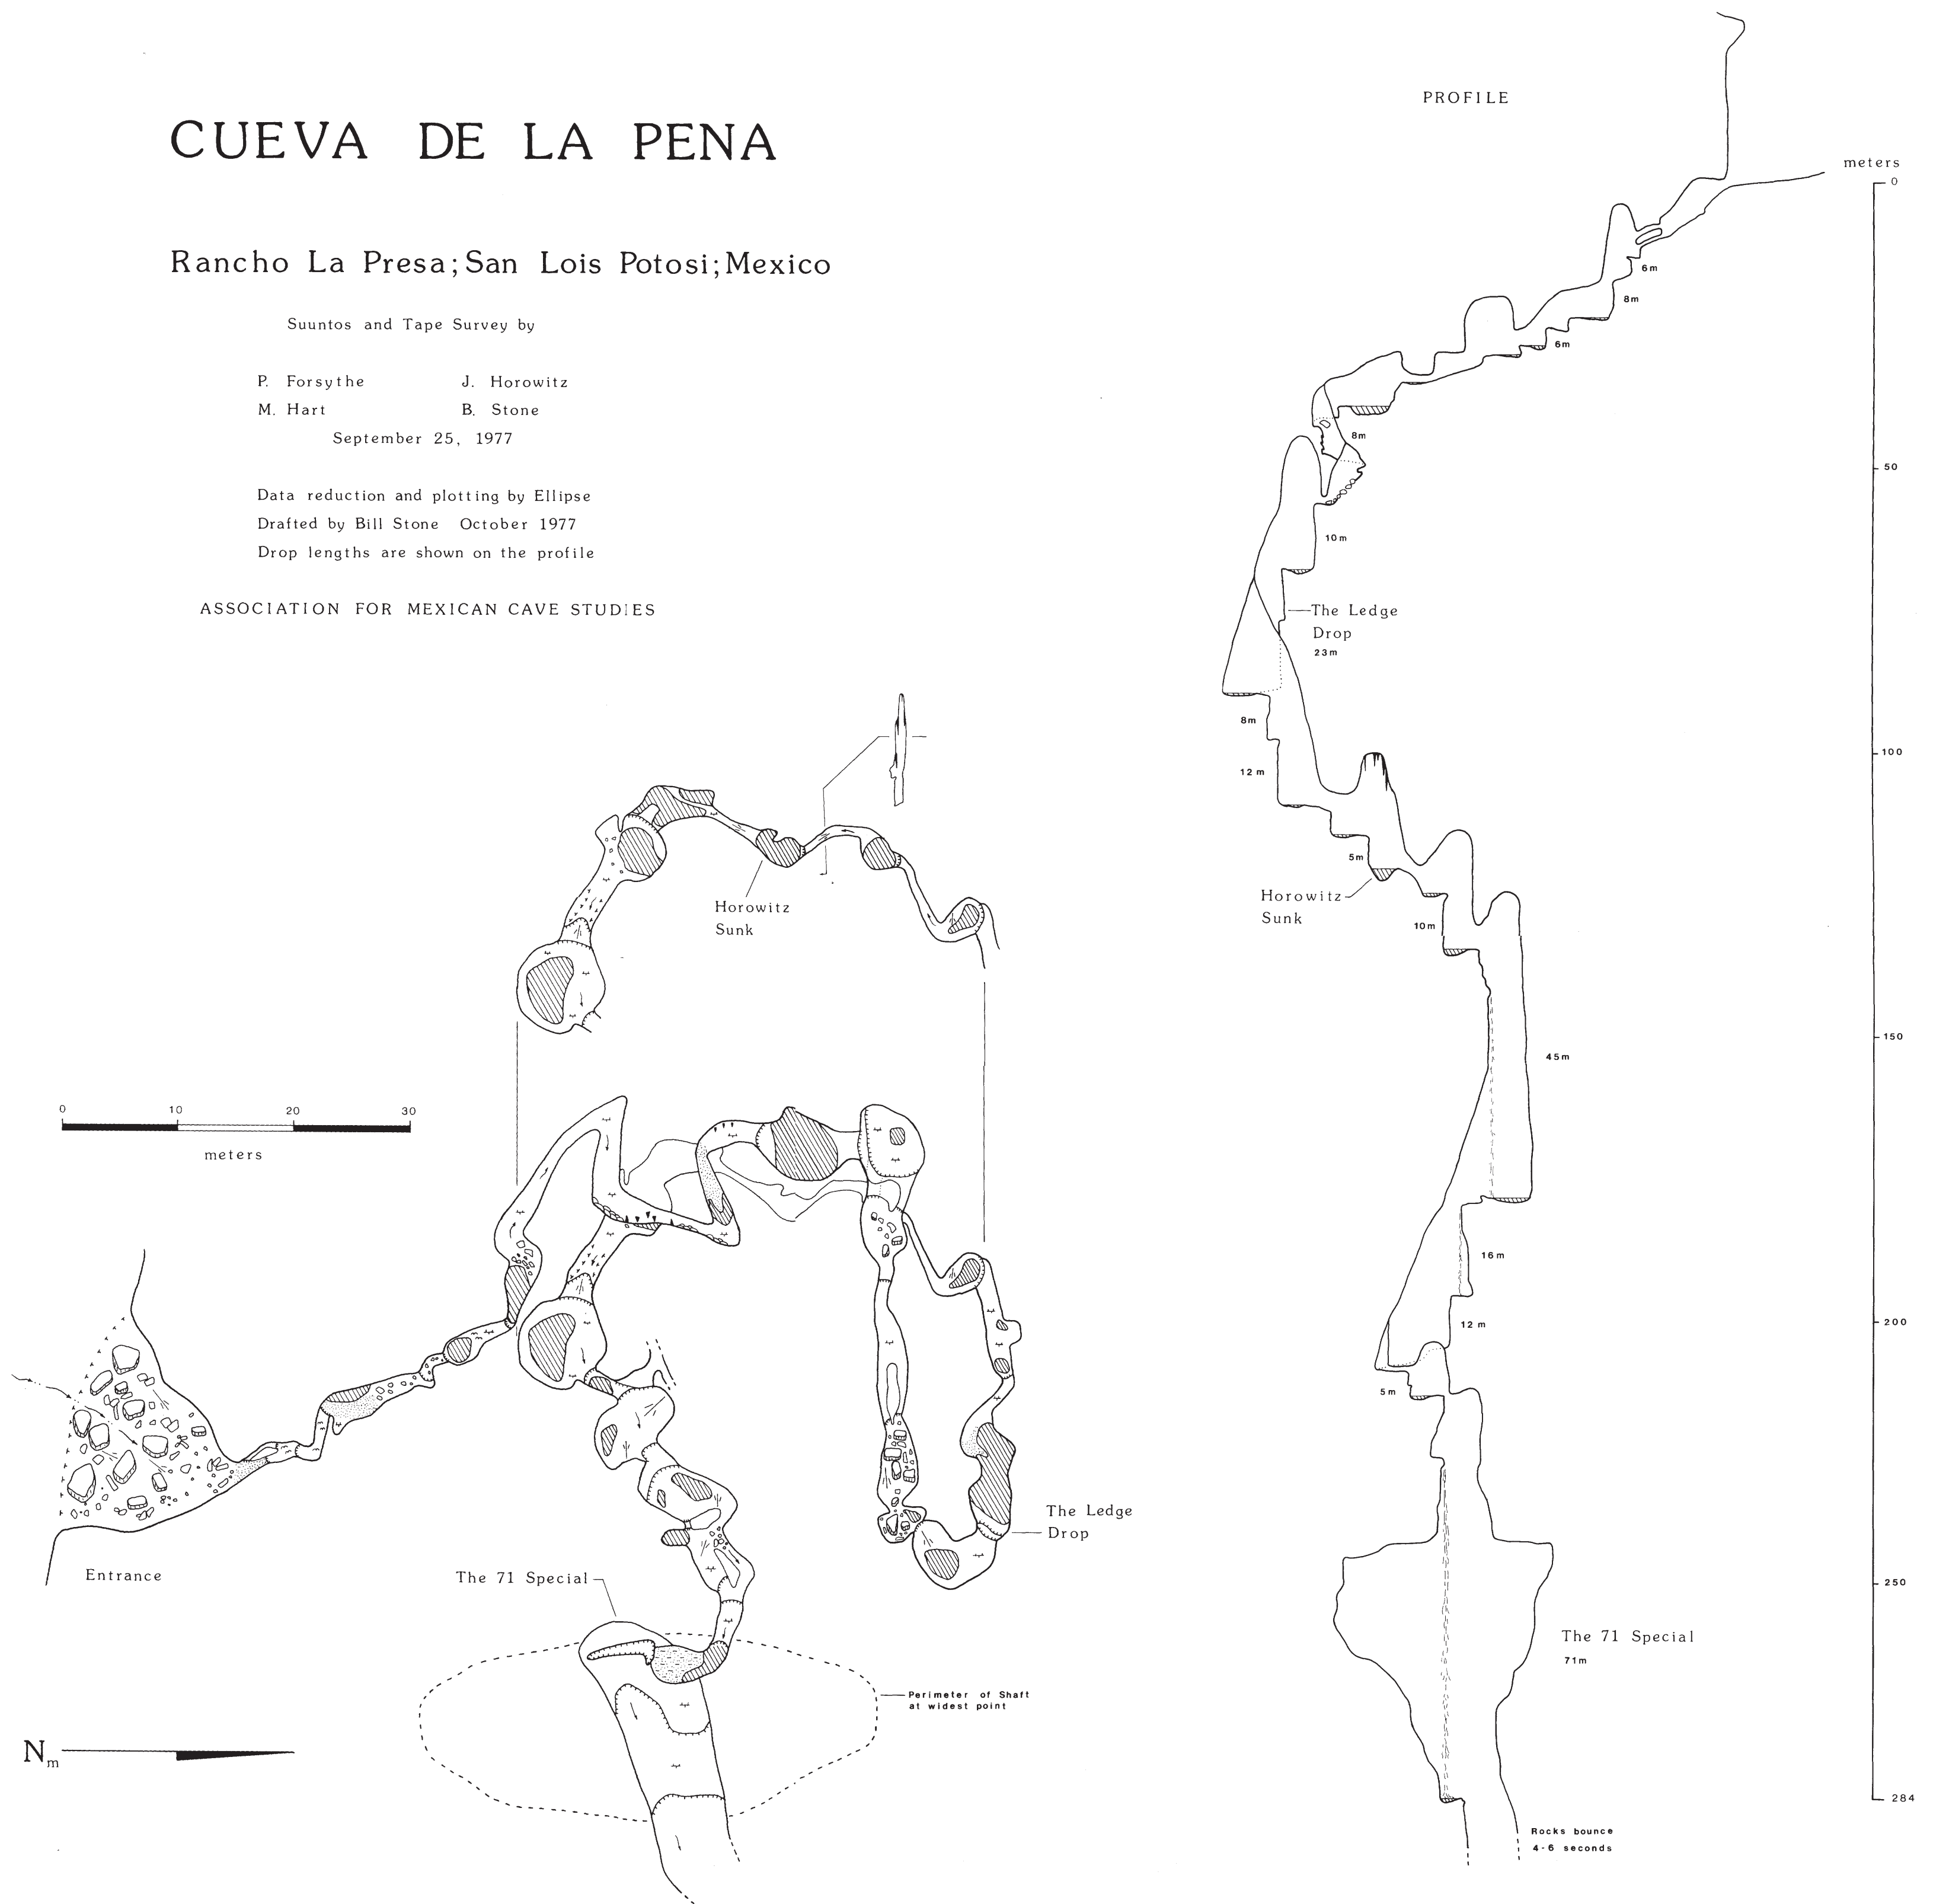

CUEVA DE LA PENA

Rancho La Presa; San Lois Potosi; Mexico

Suuntos and Tape Survey by

P. Forsythe J. Horowitz

M. Hart B. Stone

September 25, 1977

Data reduction and plotting by Ellipse

Drafted by Bill Stone October 1977

Drop lengths are shown on the profile

ASSOCIATION FOR MEXICAN CAVE STUDIES

Cueva de la Peña
Rancho la Presa
San Luis Potosí

AMCS Activities Newsletter no. 7, loose map, 1977