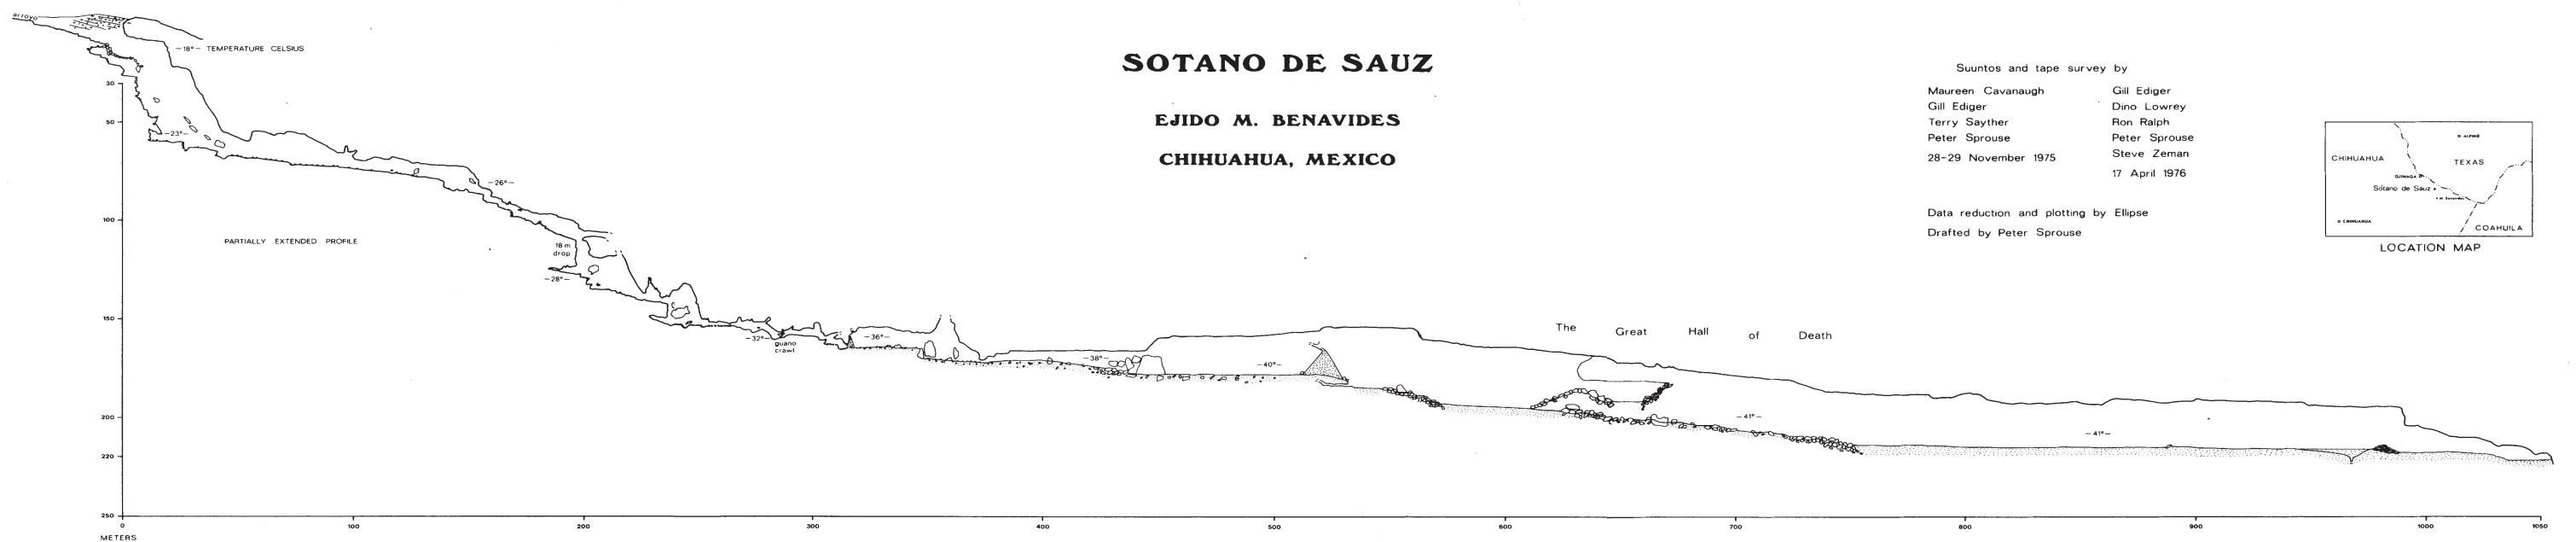

Data reduction and plotting by Ellipse  
Drafted by Peter Sprouse

Association for Mexican Cave Studies

© 1977 PETER SPROUSE

Sótano de Sauz  
Mpo. Manuel Benavides  
Chihuahua

Association for Mexican Cave Studies Newsletter, vol. 5, no. 2-3, loose map, 1977